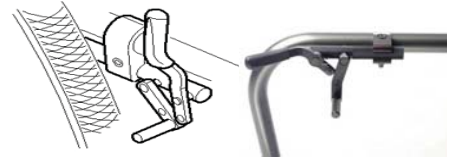

Brakes

DDR1300

Push brakes, levers bent