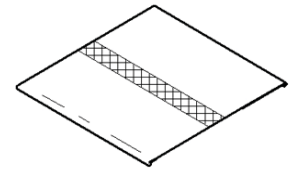

Seat upholstery

DDR0610

Standard seat upholstery

220 grams