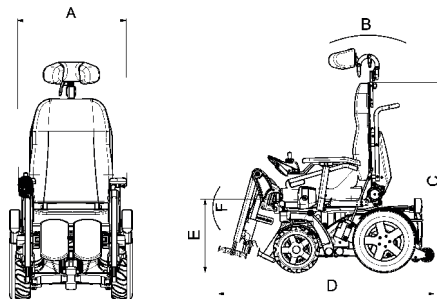

Date

Model

Wheelchair usage:    Mainly indoor            Mainly outdoor            Both indoor and outdoor

**Clients information**

Name (optional)

Age

Disability

**Required chair's dimensions**

Position	Description	Dimension	Unit
A	Overall width		mm
B	Back support angle		deg.
C	Overall height (w/o head support)		mm
D	Overall length		mm
E	Seat to floor height		mm
F	Leg support angle		deg.

Trusted Solutions,  
Passionate People