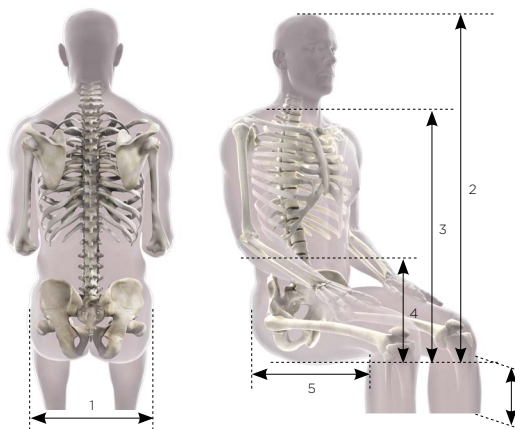

Date

Model

Wheelchair usage:    Mainly indoor            Mainly outdoor            Both indoor and outdoor

**Clients information**

Name (optional)

Age

Disability

**Required chair's dimensions**

Position	Description	Dimension	Unit
A	Overall width		mm
B	Back support angle		deg.
C	Overall height (w/o head support)		mm
D	Overall length		mm
E	Seat to floor height		mm
F	Leg support angle		deg.

Trusted Solutions,  
Passionate People

**Client's data**

Description	Dimension	Unit
Height		cm
Weight		kg
Waist		cm
Thigh		cm
Lower leg circumference		cm
Leg support angle		deg.
1 Hip width		cm
2 Seat to top of head		cm
3 Seat to shoulder		cm
4 Seat to elbow		cm
5 Knee to back		cm
6 Knee to heel		cm