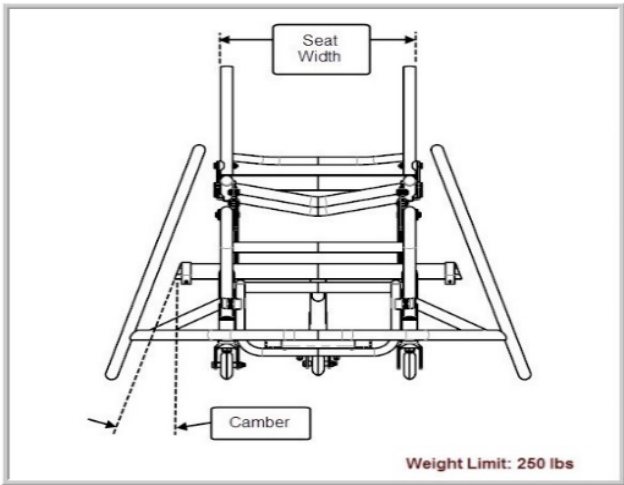

TE55015	Pink
TE55016	White
TE55017	Black
TE55018	Black
TE55019	Black
TE55020	Silver
TE55023	Grey

Product Diagrams:

Definitions:

Sun Equalizer Wheels:	All Sun Equalizer wheels have a crossed spoke lacing pattern. 24" have 36 spokes and come with 6 tab aluminum anodized handrims, 25" and 26" have 48 spokes and come with 12 tab aluminum anodized handrims.
Leather flaps:	The leather flap upgrade includes a 3" leather flaps for reinforced heavy duty upholstery and an aluminum back frame plug to help prevent tearing.
Exclusions:	
Wheels/tires:	Must choose the same size tires and handrims as wheels.

Product Guides:

Wheelbase Guide:			
Seat Depth:	10" to 14"	15" to 16"	17" to 18"
Recommended Wheelbase:	15"	17"	19"
Wheel Size Guide:			
Rear Seat Height:	Short	Short or Tall	Tall
Player Specifications:	Junior's/Short arms	Adult/3.0 or lower	Adult/3.5 or higher
Recommended Wheel Size:	24"	25"	26"