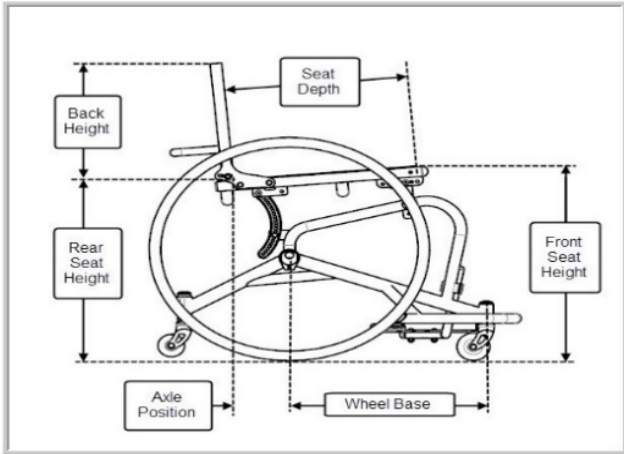

TE55015	Pink
TE55016	White
TE55017	Black
TE55018	Black
TE55019	Black
TE55020	Silver
TE55023	Grey

Product Diagrams:

Definitions:

Sun Equalizer Wheels:	All Sun Equalizer wheels have a crossed spoke lacing pattern. 24" have 36 spokes and come with 6 tab aluminum anodized handrims, 25" and 26" have 48 spokes and come with 12 tab aluminum anodized handrims.
Leather flaps:	The leather flap upgrade includes a 3" leather flaps for reinforced heavy duty upholstery and an aluminum back frame plug to help prevent tearing.
Exclusions:	
Wheels/tires:	Must choose the same size tires and handrims as wheels.

Product Guides:

Wheelbase Guide:			
Seat Depth:	10" to 14"	15" to 16"	17" to 18"
Recommended Wheelbase:	15"	17"	19"
Wheel Size Guide:			
Rear Seat Height:	Short	Short or Tall	Tall
Player Specifications:	Junior's/Short arms	Adult/3.0 or lower	Adult/3.5 or higher
Recommended Wheel Size:	24"	25"	26"