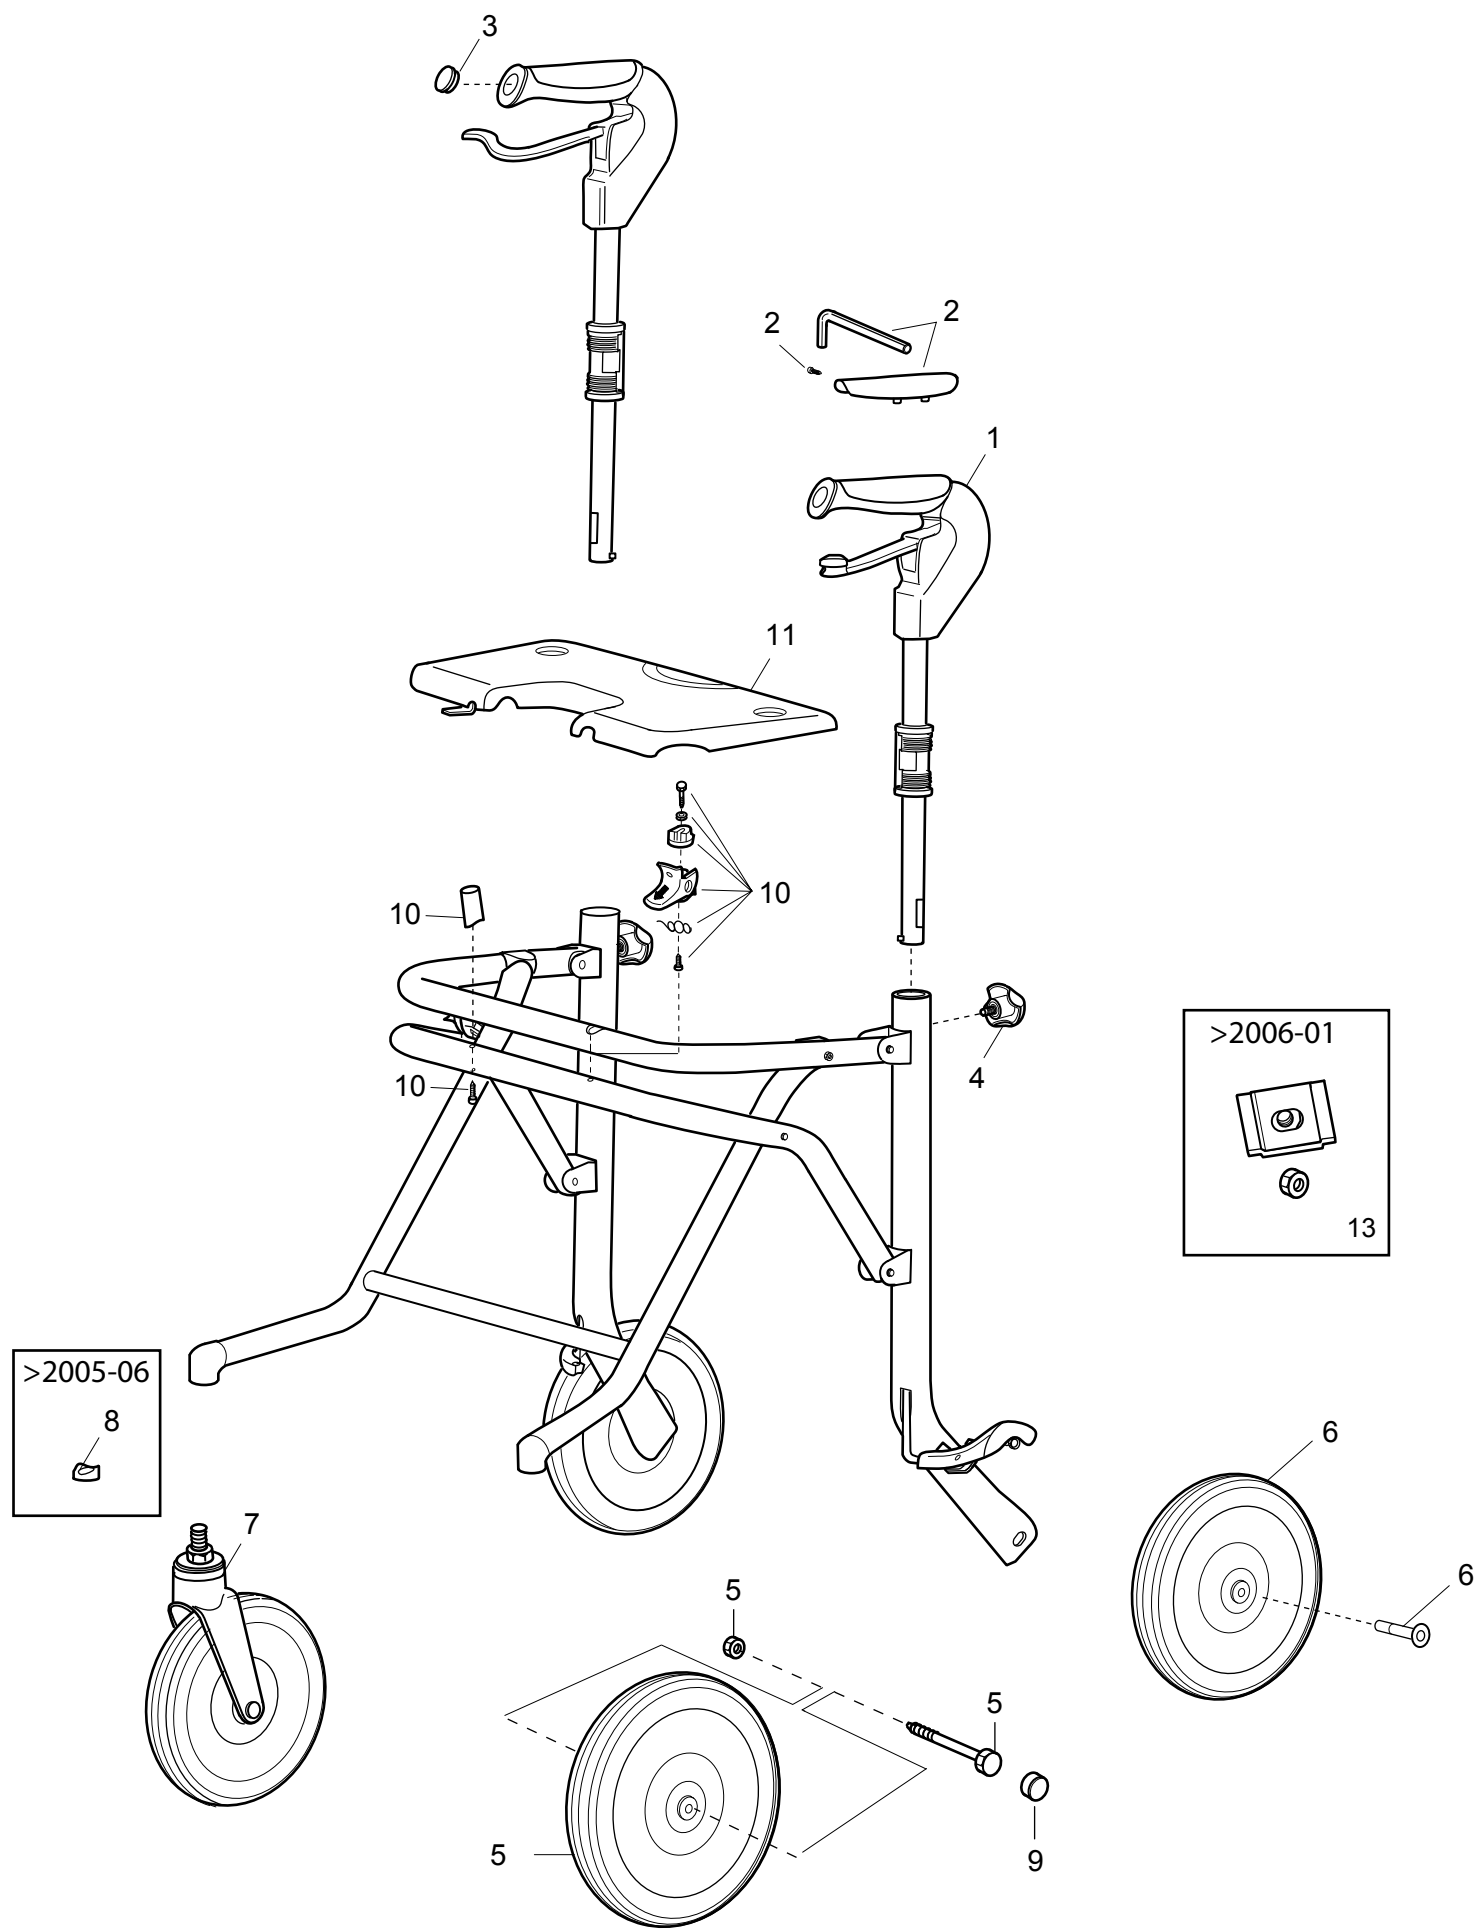

# DOLOMITE MELODY

- |    |         |   |
|----|---------|---|
| 1  | 12702-R | Brake handle Right cpl Melody -L/-M             |
|    | 12702-L | Brake handle Left cpl Melody -L/-M              |
|    | 12703-R | Brake handle Right cpl Melody -S                |
|    | 12703-L | Brake handle Left cpl Melody -S                 |
| 2  | 1452460 | Grip surface cpl with screw and torxkey,10-pack |
| 3  | 1452461 | Handle plug, 20-pack                            |
| 4  | 1452462 | Height adjustment knob and nut washer,10-pack   |
| 5  | 12609   | SLII Wheel cpl                                  |
| 6  | 1510552 | Rear wheel SL II                                |
| 7  | 13565   | Front fork cpl with SL II wheel black           |
| 8  | 70172   | Steel washer for front fork                     |
| 9  | 1452282 | Cover, 20-pack                                  |
| 10 | 1452464 | Distance and folding lock kit, 5-pack           |
| 11 | 12712   | Seat kit Melody -L,-M                           |
| 12 | 12713   | Seat kit Melody -S                              |
| 13 | 1510547 | Nut attachment with nut                         |
|    | 82180   | Operating instructions, Nordic                  |
|    | 82181   | Operating instructions, Europe                  |

82210 0806:9