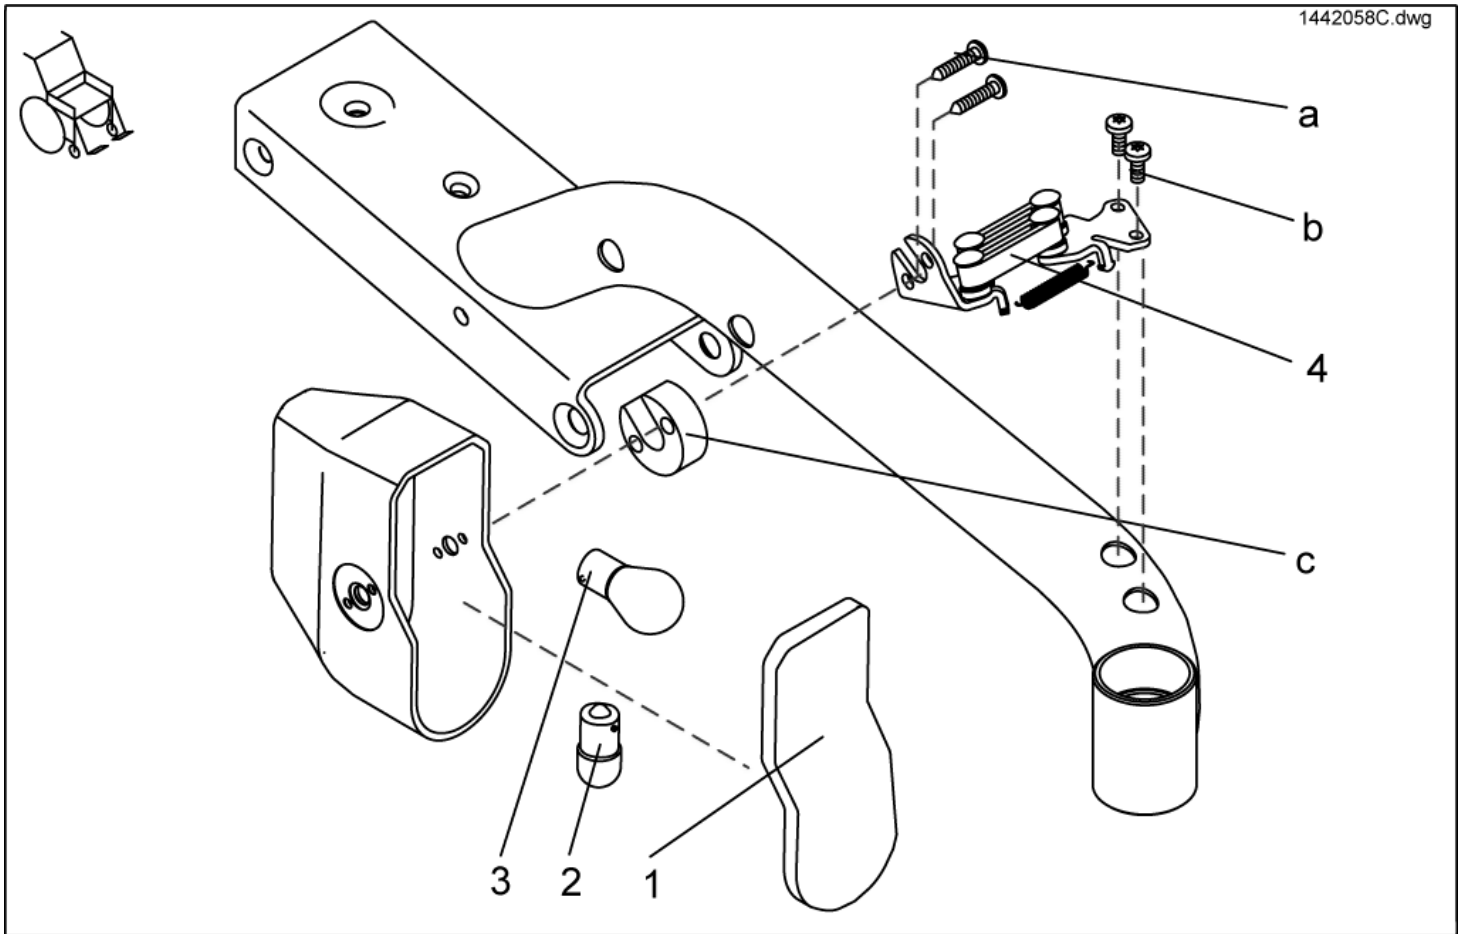

Lighting - Front Lights

item	ordercode	description	quantity
-	1420413	HEADLAMP LH 24V CPL.	1
-	1420412	HEADLAMP RH 24V CPL.	1
1	1433737	HEADLIGHT LENS	2
2	P31108	LIGHTBULB 24V/10W	2
3	1419271	LIGHTBULB 24V/21W, YELLOW	2
4	1428081	SWIVEL MECHANISM LH	1
4	1428082	SWIVEL MECHANISM RH	1
a-b	1442685	MOUNTING KIT FRONT LIGHT	1
a-c	SP1422822	FIXING SET FRONT HEADLIGHT FOR SB AB 43CM	1
a	NA	SELF-TAPPING CROSS HEAD SCREW 4,8 X 16	4
a	NA	BOLT 4,8 X 25 DIN 7981	4
b	NA	BOLT M5 X 12 DIN 7500	4
c	NA	SPACER	2