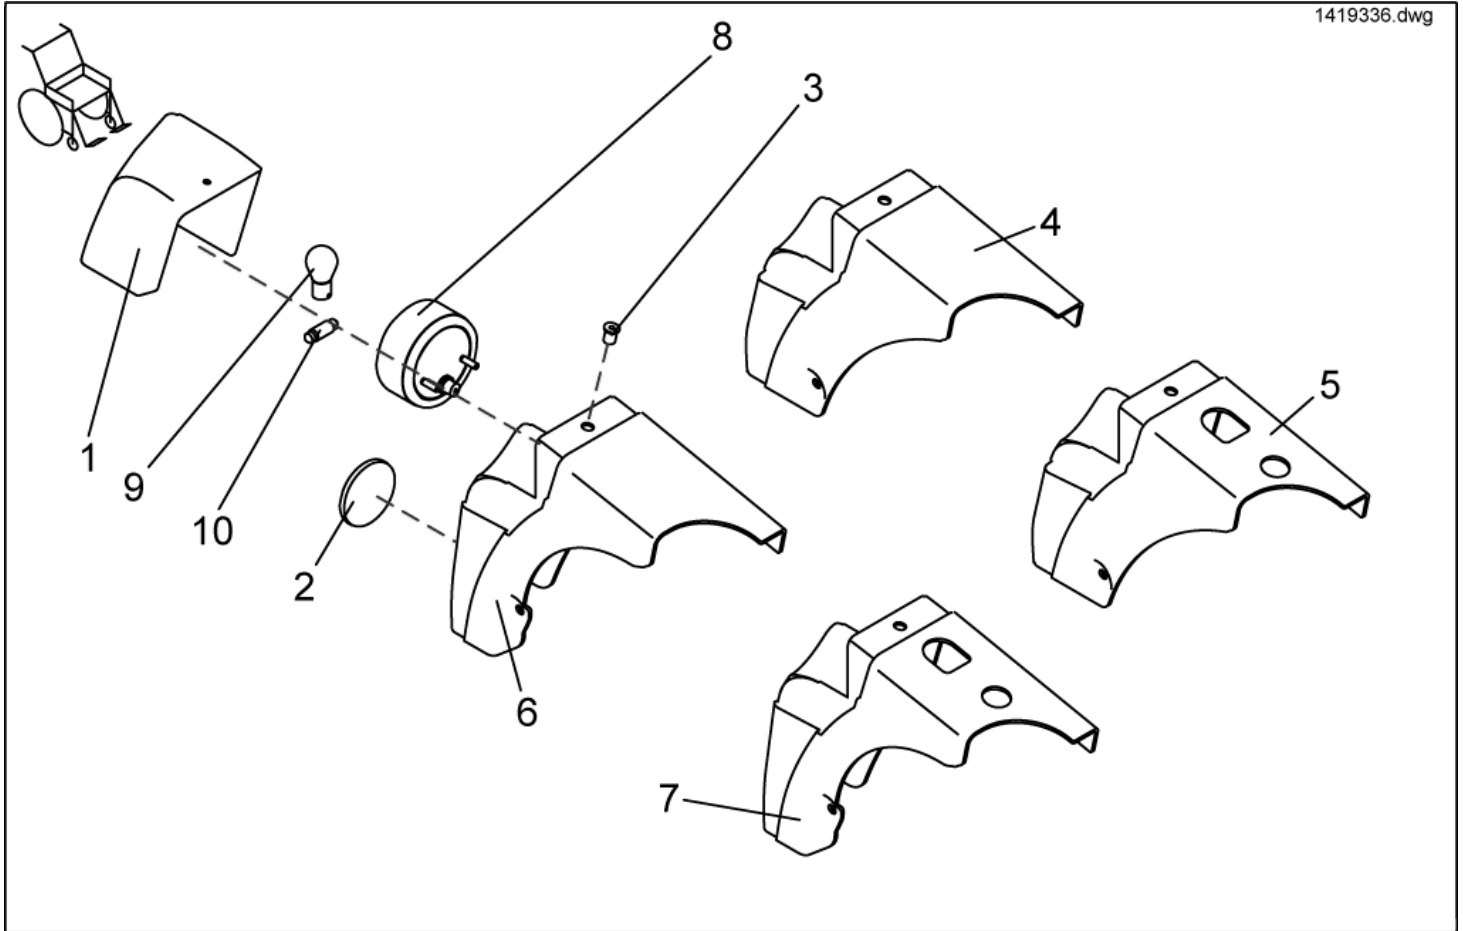

Lighting - Rear Lights

1419336.dwg

item	ordercode	description	quantity
-	SP1419335	LIGHT SUPPORT WITHOUT LIGHT & LUGGAGE CARRIER CPL.	1
-	SP1419336	LIGHT SUPPORT WITH LIGHT WITHOUT LUGGAGE CARRIER CPL.	1
-	SP1419337	LIGHT SUPPORT WITHOUT LIGHT FOR LUGGAGE CARRIER CPL.	1
-	SP1419338	LIGHT SUPPORT WITH LIGHT FOR LUGGAGE CARRIER CPL.	1
-	SP1433547	LIGHT SUPPORT WITHOUT LIGHT & LUGGAGE CARRIER	1
-	SP1433556	LIGHT SUPPORT WITH LIGHT WITHOUT LUGGAGE CARRIER	1
-	SP1433557	LIGHT SUPPORT WITHOUT LIGHT FOR LUGGAGE CARRIER	1
-	SP1433558	LIGHT SUPPORT WITH LIGHT FOR LUGGAGE CARRIER	1
1	1421738	LAMP CASING, SILVER LH	1
1	1421739	LAMP CASING, SILVER RH	1
1	SP1421738	LAMP CASING, NO LIGHTS	1
1	SP1421739	LAMP CASING, NO LIGHTS	1
1	1419331	Leuchtenverkleidung für Licht, links	1
1	1419332	Leuchtenverkleidung für Licht, rechts	1
2	1419274	REFLECTOR, RED	2, 4
3	1422052	GETO WELL NUT M5	4
4	1419333	REAR LIGHT SUPPORT LH	1
4	1419334	REAR LIGHT SUPPORT RH	1
5	1421815	LIGHT SUPPORT LH WITH LUGGAGE CARRIER CUTOUT	1
5	1421814	LIGHT SUPPORT RH WITH LUGGAGE CARRIER CUTOUT	1
6	1429342	LIGHT SUPPORT LH	1
6	1429343	LIGHT SUPPORT RH	1
7	1430143	LIGHT SUPPORT LH WITH LUGGAGE CARRIER CUTOUT	1
7	1430144	LIGHT SUPPORT RH WITH LUGGAGE CARRIER CUTOUT	1
8	1442736	REAR LIGHT 24V CPL.	2
9	1419271	LIGHTBULB 24V/21W, YELLOW	2
10	P31191	LAMP 24V/5W	2