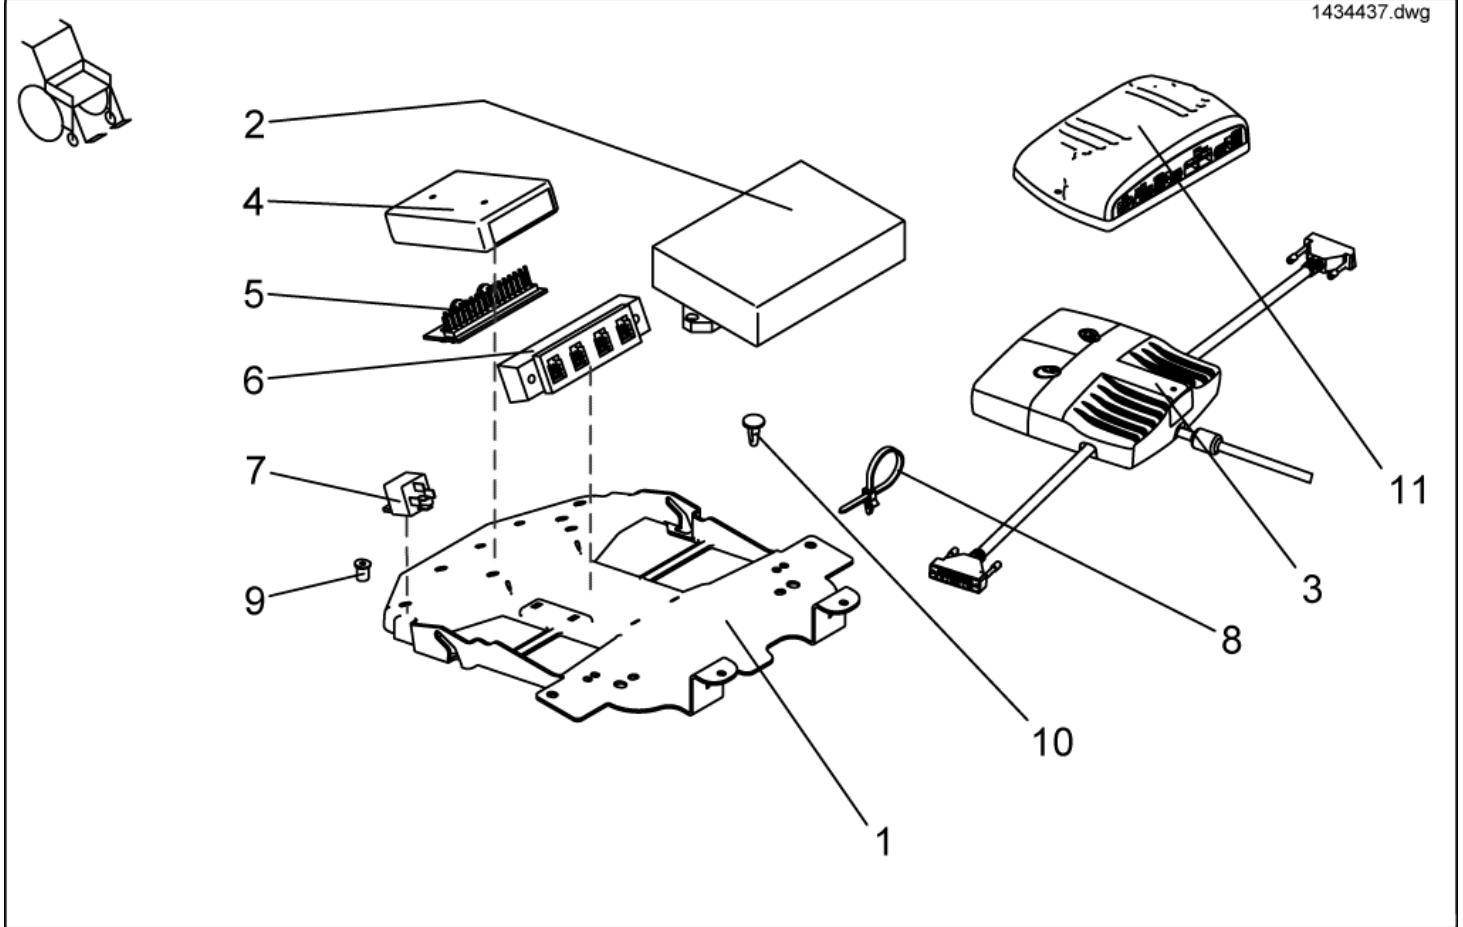

item	ordercode	description	quantity
1	1418528	DEVICE SUPPORT	1
1	NA	DEVICE SUPPORT SHARK	1
2	6001423	ACS ELECTRONIC MODULE DX-PMB AS (60A)	1
2	P10064	ACS POWER MODULE DX-PM2 (80A)	1
3	1430150	ACS POWER MODUL DX-GB 100A	1
4	6001825	ACS-LIGHTING MODULE 24 V STD.	1
4	P10081	ACS-CLAM (LIGHTING/ACTUATOR MODULE COMBINED)	1
5	1415004	CENTRAL LIGHT DISTRIBUTOR MAINBOARD	1
6	P10072	ACS-BUS T-ADAPTER (SPLITTER)	1
7	P11195	RELAY SWITCH 24V/10-20A	0-3
-	1431755	UPGRADE KIT SEAT ANGLE STABILISOR	1
-	1440533	ACS ELECTRONIC HOLDER ASSEMBLY KIT	1
-	NA	COUNTERSUNK CROSS HEAD SCREW M5 X 16	5
-	NA	COUNTERSUNK CROSS HEAD SCREW M5 X 20	2
-	NA	CROSS HEAD SCREW M4 X 16	2
-	SP1423191	ACS ELECTRONIC HOLDER ASSEMBLY KIT	1
-	NA	GETO WELL NUT M5	8
-	NA	RIVET	4
8	1422888	CABLE BINDER 5,0x225 SCHWARZ	4
9	1432557	GETO WELL NUT M4	2
9	1422052	GETO WELL NUT M5	7
10	1426351	NYLON MOULDED CRAMP	2
11	1433332	SHARK-ELECTRONIC DK-PMA1	1