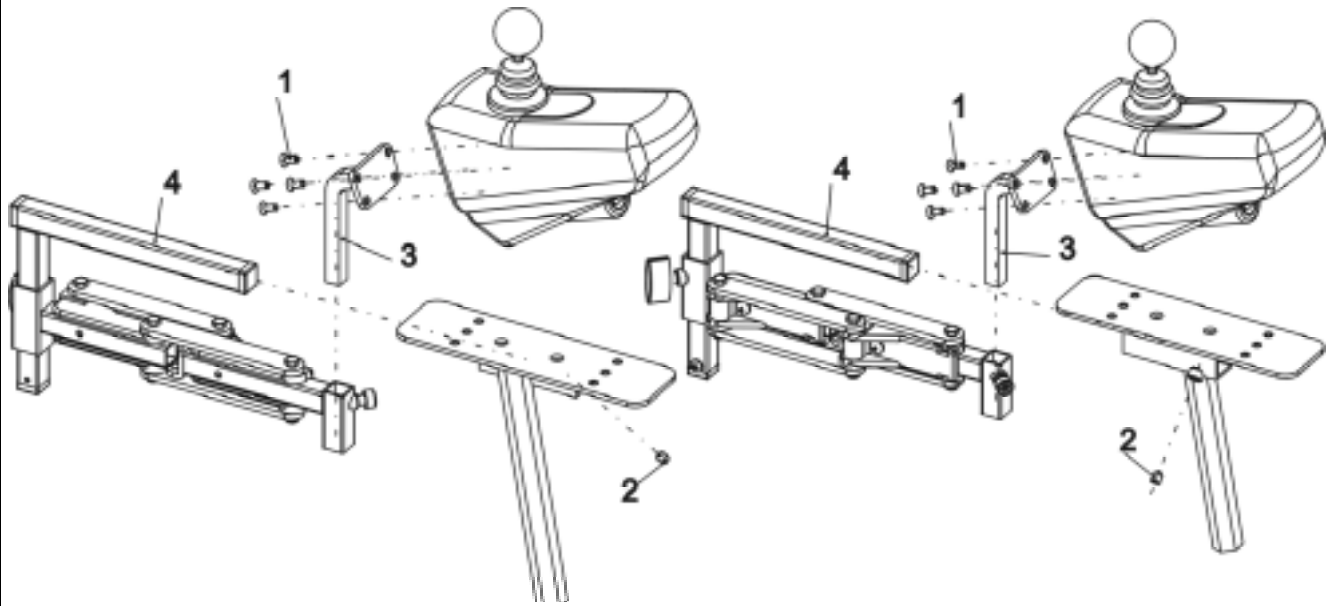

### Storm 3

Customer :  
 Customer No. :  
 Phone :

Contact :  
 Commission :  
 Serial No. :

Item	Qty	Part-No.	Part-Designation
3.8	3		WASHER 6,4 X 12,5 X 1,6
3.9	1		DOMED NYLOC NUT M6, SELF-LOCKING
3.10	1		TUBE END PLUG SL 22
3.11	2		HEX HEAD SCREW M6 X 20
-	1	<b>SP1422818</b>	<b>ASSEMBLY KIT F. SWITCHABLE CARER CONTROL CPL.</b>
4.1	2	Z12008A.P40	GRIPPING CLIP W. HEXAGON HOLE
4.2	1		ATTENDANT CONTROL, SECURING BRACKET; RAL 9005 BLACK
4.3	1		BRACKET; RAL 9005 BLACK
4.4	4		COUNTERSUNK SOCKET HEAD SCREW M6 X 35
4.5	4		NYLOC NUT M6
4.6	1		COUNTERSUNK SOCKET HEAD SCREW M6 X 16
4.7	3		WASHER 6,4 X 12,5 X 1,6
4.8	1		DOMED NYLOC NUT M6, SELF-LOCKING
4.9	2		HEX HEAD SCREW M6 X 20

### Storm 3

Customer :  
 Customer No. :  
 Phone :

Contact :  
 Commission :  
**Serial No. :**

<b>Item</b>	<b>Qty</b>	<b>Part-No.</b>	<b>Part-Designation</b>
4	1	1421795	SWING-OUT ACS REMOTE HOLDER RH
4	1	1421796	SWING-OUT ACS REMOTE HOLDER LH
-	1	<b>SP1423434</b>	<b>SWING-OUT HEIGHT ADJUSTABLE REM 24SC HOLDER ASSE --&gt;02/04</b>
1	4		COUNTERSUNK CROSS HEAD SCREW M4 X 10
2	1		GRUB SCREW M6 X 8
3	1		ADAPTER F. SWING-OUT ACS REMOTE HOLDER
-	1	<b>SP1436543</b>	<b>SWING-OUT REM 24 SD AND SHARK REMOTE HOLDER 03/04--&gt;</b>
-	1	1440441-9005	REMOTE HOLDER SWING AWAY REM 24SD
-	2		COUNTERSUNK CROSS HEAD SCREW M5 X 16

**Storm 3**

Customer :  
 Customer No. :  
 Phone :

Contact :  
 Commission :  
**Serial No. :**

<b>Item</b>	<b>Qty</b>	<b>Part-No.</b>	<b>Part-Designation</b>
-	1	SP1422879	HEIGHT ADJUSTABLE & SWING-OUT REMOTE HOLDER RH CPL. (G8...
-	1	SP1422880	HEIGHT ADJUSTABLE & SWING-OUT REMOTE HOLDER LH CPL. (G8...
-	1	SP1423704	SWING-OUT HEIGHT ADJUSTABLE REMOTE HOLDER ASSEMBLY KIT
1	4		COUNTERSUNK CROSS HEAD SCREW M5 X 12
2	1		GRUB SCREW M6 X 8
3	1		ADAPTER F. SWING-OUT & HEIGHT ADJUSTABLE ACS REMOTE HOL...
4	1	1421795	SWING-OUT ACS REMOTE HOLDER RH
4	1	1421796	SWING-OUT ACS REMOTE HOLDER LH