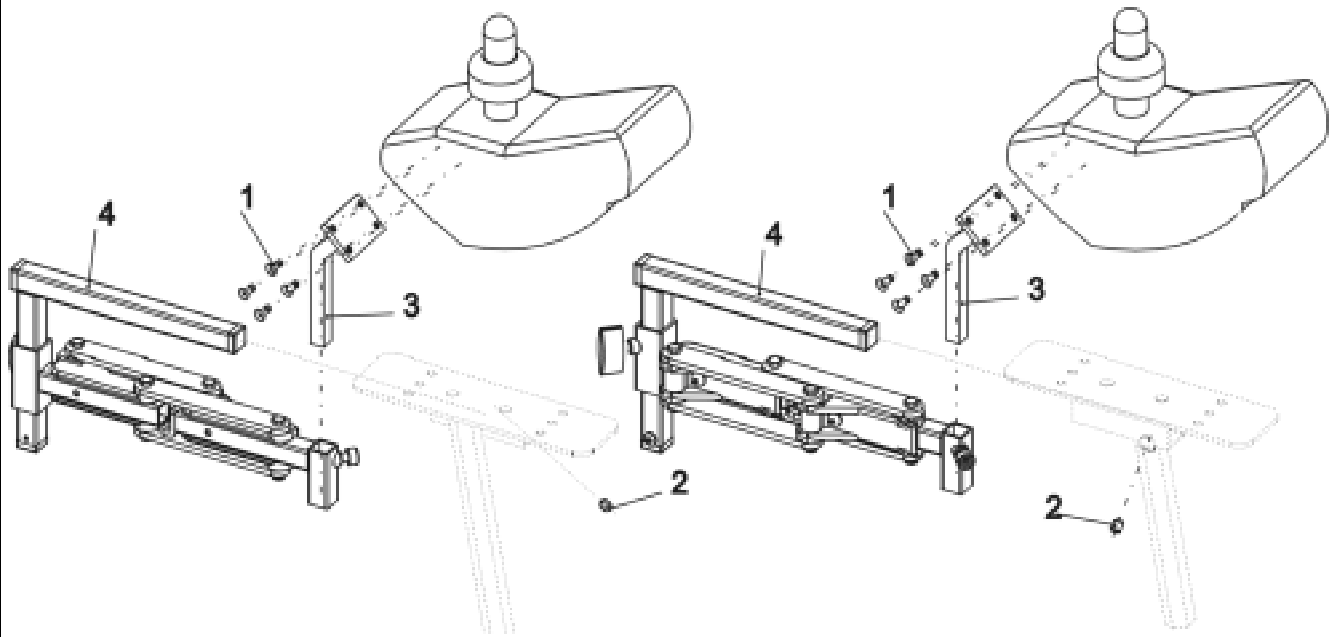

### Storm 3

Customer :  
 Customer No. :  
 Phone :

Contact :  
 Commission :  
 Serial No. :

Item	Qty	Part-No.	Part-Designation
3.8	3		WASHER 6,4 X 12,5 X 1,6
3.9	1		DOMED NYLOC NUT M6, SELF-LOCKING
3.10	1		TUBE END PLUG SL 22
3.11	2		HEX HEAD SCREW M6 X 20
-	1	<b>SP1422818</b>	<b>ASSEMBLY KIT F. SWITCHABLE CARER CONTROL CPL.</b>
4.1	2	Z12008A.P40	GRIPPING CLIP W. HEXAGON HOLE
4.2	1		ATTENDANT CONTROL, SECURING BRACKET; RAL 9005 BLACK
4.3	1		BRACKET; RAL 9005 BLACK
4.4	4		COUNTERSUNK SOCKET HEAD SCREW M6 X 35
4.5	4		NYLOC NUT M6
4.6	1		COUNTERSUNK SOCKET HEAD SCREW M6 X 16
4.7	3		WASHER 6,4 X 12,5 X 1,6
4.8	1		DOMED NYLOC NUT M6, SELF-LOCKING
4.9	2		HEX HEAD SCREW M6 X 20

### Storm 3

Customer :  
 Customer No. :  
 Phone :

Contact :  
 Commission :  
**Serial No. :**

<b>Item</b>	<b>Qty</b>	<b>Part-No.</b>	<b>Part-Designation</b>
4	1	1421795	SWING-OUT ACS REMOTE HOLDER RH
4	1	1421796	SWING-OUT ACS REMOTE HOLDER LH
-	1	<b>SP1423434</b>	<b>SWING-OUT HEIGHT ADJUSTABLE REM 24SC HOLDER ASSE --&gt;02/04</b>
1	4		COUNTERSUNK CROSS HEAD SCREW M4 X 10
2	1		GRUB SCREW M6 X 8
3	1		ADAPTER F. SWING-OUT ACS REMOTE HOLDER
-	1	<b>SP1436543</b>	<b>SWING-OUT REM 24 SD AND SHARK REMOTE HOLDER 03/04--&gt;</b>
-	1	1440441-9005	REMOTE HOLDER SWING AWAY REM 24SD
-	2		COUNTERSUNK CROSS HEAD SCREW M5 X 16