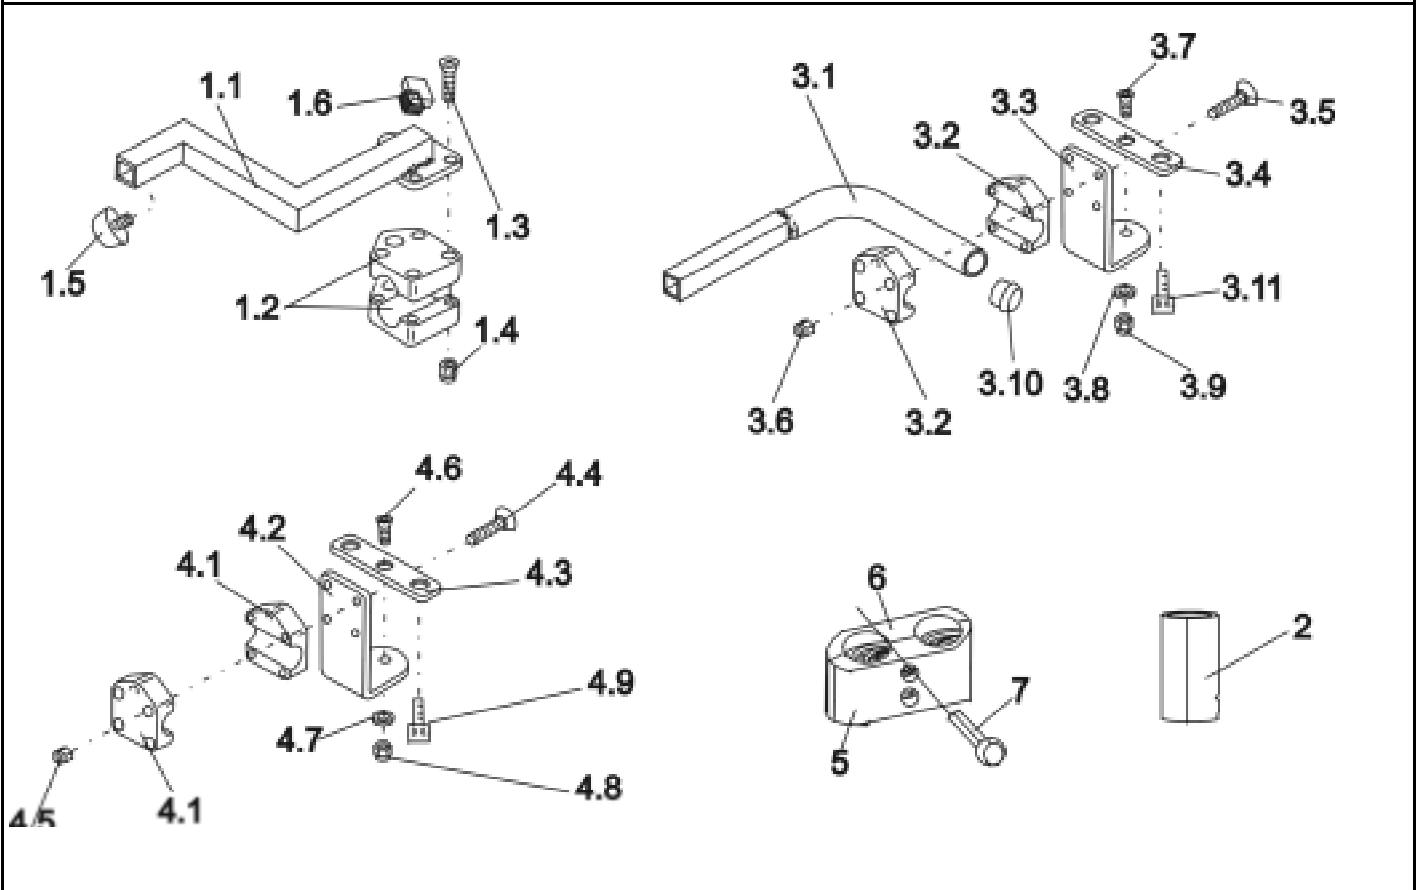

Customer :  
 Customer No. :  
 Phone :

Contact :  
 Commission :  
 Serial No. :

Item	Qty	Part-No.	Part-Designation
-	1	SP1422937	<b>ASSEMBLY KIT F. STD. CARER SEAT CONTROL LH .</b>
-	1	SP1422936	<b>ASSEMBLY KIT RH F. STD. CARER SEAT CONTROL</b>
1.1	1		ATTENDANT CONTROL SUPPORT TUBE LH; RAL 9005 BLACK
1.1	1		ATTENDANT CONTROL SUPPORT TUBE RH; RAL 9005 BLACK
1.2	2	Z12008A.P40	GRIPPING CLIP W. HEXAGON HOLE
1.3	4		COUNTERSUNK SOCKET HEAD SCREW M6 X 35
1.4	4		NYLOC NUT M6
1.5	1	L31001	HAND KNOB M6 X 10
1.6	1		TUBE END PLUG E 15 X 15
-	1		ATTENDANT JOYSTICK BOX SUPPORT TUBE LH BLACK ->02/04
-	1		ATTENDANT JOYSTICK BOX SUPPORT TUBE RH BLACK ->02/04
-	1	1440438-9005	ATTENDANT JOYSTICK BOX SUPPORT REM 24SD 03/04->
2	4	Z183264.99	BUSH RD. 22 X 1,5 X 40
5	2	0572Y02646	TUBE CLAMP DIA 22 MM; BLACK
6	2	0572Y02647	TUBE CLAMP DIA 22 MM; BLACK
7	4		SOCKET HEAD CAP SCREW M6 X 25
-	1	SP1422819	<b>ASSEMBLY KIT F. SWITCHABLE CARER RECARO CONTROL</b>
3.1	1	F383065-9005	HOLDER FOR CARER RECARO CONTROL; RAL 9005, DEEP BLACK
3.2	2	Z12008A.P40	GRIPPING CLIP W. HEXAGON HOLE
3.3	1		ATTENDANT CONTROL, SECURING BRACKET; RAL 9005 BLACK
3.4	1		BRACKET; RAL 9005 BLACK
3.5	4		COUNTERSUNK SOCKET HEAD SCREW M6 X 35
3.6	4		NYLOC NUT M6
3.7	1		COUNTERSUNK SOCKET HEAD SCREW M6 X 16

### Storm 3

Customer :  
 Customer No. :  
 Phone :

Contact :  
 Commission :  
 Serial No. :

Item	Qty	Part-No.	Part-Designation
3.8	3		WASHER 6,4 X 12,5 X 1,6
3.9	1		DOMED NYLOC NUT M6, SELF-LOCKING
3.10	1		TUBE END PLUG SL 22
3.11	2		HEX HEAD SCREW M6 X 20
-	1	<b>SP1422818</b>	<b>ASSEMBLY KIT F. SWITCHABLE CARER CONTROL CPL.</b>
4.1	2	Z12008A.P40	GRIPPING CLIP W. HEXAGON HOLE
4.2	1		ATTENDANT CONTROL, SECURING BRACKET; RAL 9005 BLACK
4.3	1		BRACKET; RAL 9005 BLACK
4.4	4		COUNTERSUNK SOCKET HEAD SCREW M6 X 35
4.5	4		NYLOC NUT M6
4.6	1		COUNTERSUNK SOCKET HEAD SCREW M6 X 16
4.7	3		WASHER 6,4 X 12,5 X 1,6
4.8	1		DOMED NYLOC NUT M6, SELF-LOCKING
4.9	2		HEX HEAD SCREW M6 X 20