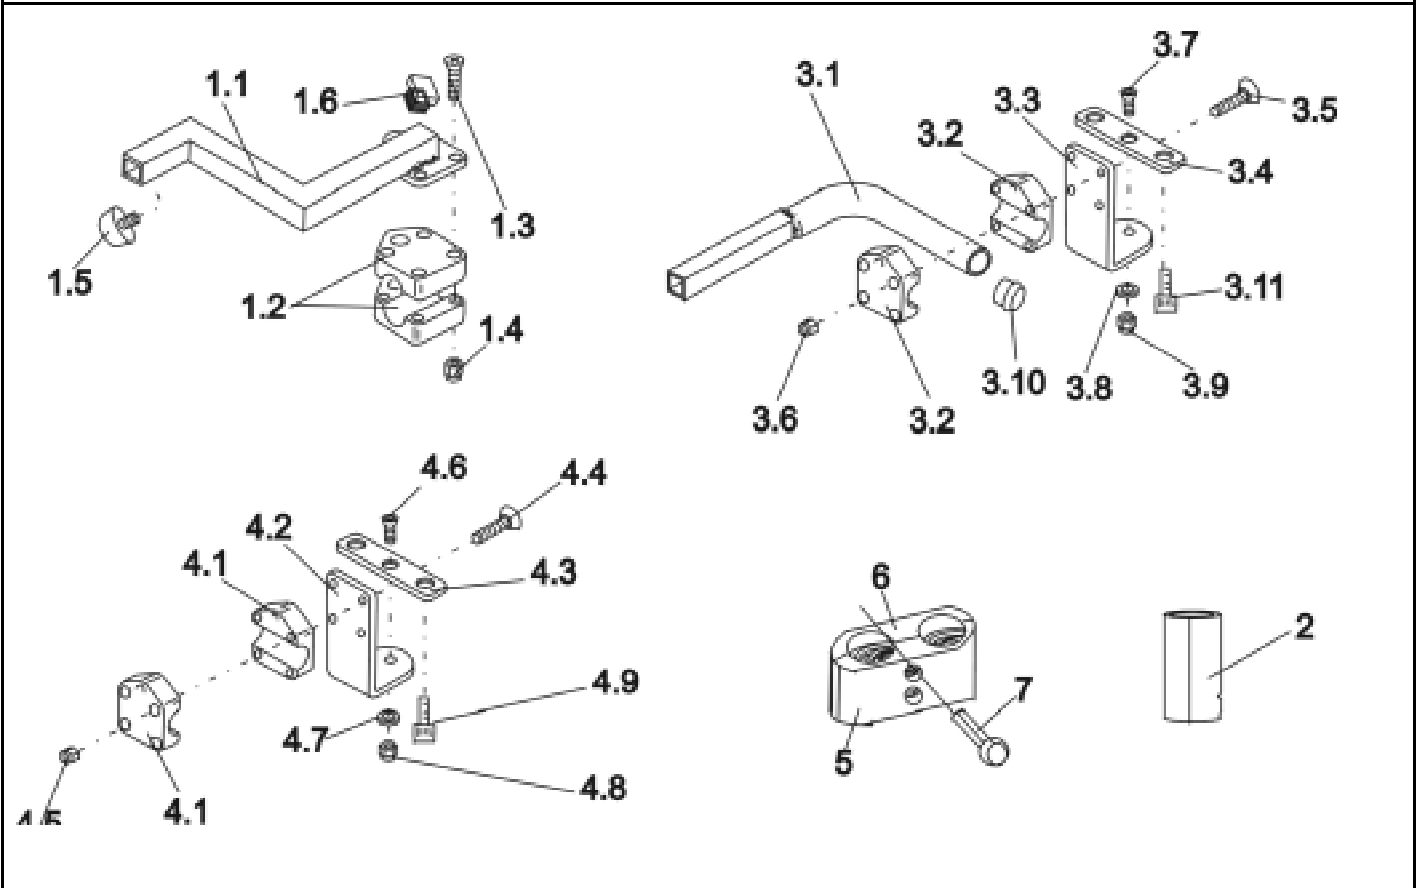

Customer :  
 Customer No. :  
 Phone :

Contact :  
 Commission :  
 Serial No. :

Item	Qty	Part-No.	Part-Designation
-	1	SP1422937	<b>ASSEMBLY KIT F. STD. CARER SEAT CONTROL LH .</b>
-	1	SP1422936	<b>ASSEMBLY KIT RH F. STD. CARER SEAT CONTROL</b>
1.1	1		ATTENDANT CONTROL SUPPORT TUBE LH; RAL 9005 BLACK
1.1	1		ATTENDANT CONTROL SUPPORT TUBE RH; RAL 9005 BLACK
1.2	2	Z12008A.P40	GRIPPING CLIP W. HEXAGON HOLE
1.3	4		COUNTERSUNK SOCKET HEAD SCREW M6 X 35
1.4	4		NYLOC NUT M6
1.5	1	L31001	HAND KNOB M6 X 10
1.6	1		TUBE END PLUG E 15 X 15
-	1		ATTENDANT JOYSTICK BOX SUPPORT TUBE LH BLACK ->02/04
-	1		ATTENDANT JOYSTICK BOX SUPPORT TUBE RH BLACK ->02/04
-	1	1440438-9005	ATTENDANT JOYSTICK BOX SUPPORT REM 24SD 03/04->
2	4	Z183264.99	BUSH RD. 22 X 1,5 X 40
5	2	0572Y02646	TUBE CLAMP DIA 22 MM; BLACK
6	2	0572Y02647	TUBE CLAMP DIA 22 MM; BLACK
7	4		SOCKET HEAD CAP SCREW M6 X 25
-	1	SP1422819	<b>ASSEMBLY KIT F. SWITCHABLE CARER RECARO CONTROL</b>
3.1	1	F383065-9005	HOLDER FOR CARER RECARO CONTROL; RAL 9005, DEEP BLACK
3.2	2	Z12008A.P40	GRIPPING CLIP W. HEXAGON HOLE
3.3	1		ATTENDANT CONTROL, SECURING BRACKET; RAL 9005 BLACK
3.4	1		BRACKET; RAL 9005 BLACK
3.5	4		COUNTERSUNK SOCKET HEAD SCREW M6 X 35
3.6	4		NYLOC NUT M6
3.7	1		COUNTERSUNK SOCKET HEAD SCREW M6 X 16

### Storm 3

Customer :  
 Customer No. :  
 Phone :

Contact :  
 Commission :  
 Serial No. :

Item	Qty	Part-No.	Part-Designation
3.8	3		WASHER 6,4 X 12,5 X 1,6
3.9	1		DOMED NYLOC NUT M6, SELF-LOCKING
3.10	1		TUBE END PLUG SL 22
3.11	2		HEX HEAD SCREW M6 X 20
-	1	<b>SP1422818</b>	<b>ASSEMBLY KIT F. SWITCHABLE CARER CONTROL CPL.</b>
4.1	2	Z12008A.P40	GRIPPING CLIP W. HEXAGON HOLE
4.2	1		ATTENDANT CONTROL, SECURING BRACKET; RAL 9005 BLACK
4.3	1		BRACKET; RAL 9005 BLACK
4.4	4		COUNTERSUNK SOCKET HEAD SCREW M6 X 35
4.5	4		NYLOC NUT M6
4.6	1		COUNTERSUNK SOCKET HEAD SCREW M6 X 16
4.7	3		WASHER 6,4 X 12,5 X 1,6
4.8	1		DOMED NYLOC NUT M6, SELF-LOCKING
4.9	2		HEX HEAD SCREW M6 X 20