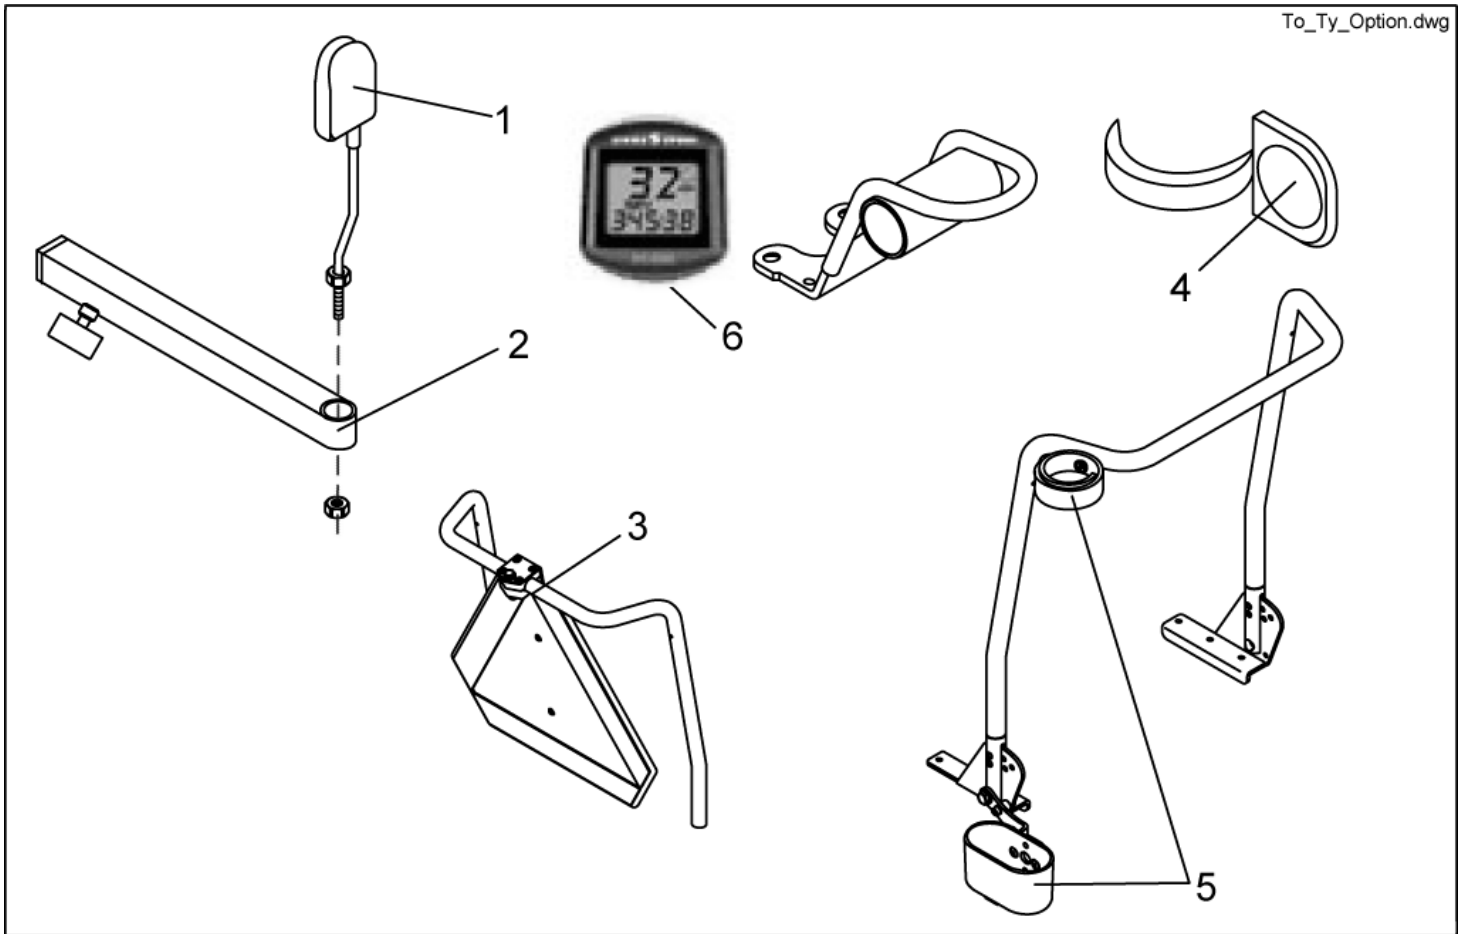

## Options

To\_Ty\_Option.dwg

item	ordercode	description	quantity
-	Z12008A.P40	GRIPPING CLIP W. HEXAGON HOLE	2
-	Z183255-9005	ACS-SPEEDOMETER BRACKET REM 24; RAL 9005	1
-	Z183296-9005	ACS SPEEDOMETER HOLDER G 80I; RAL 7021BLACK-GREY	1
-	Z183259	ACS-SPEEDOMETER CABLE	1
-	1421733	ACS-REED-SENSOR CABLE	1
-	P22317	CABLE SOCKET 6 X 10 X 13; BLACK	1
-	P30497	MAGNET, ROUND 6 X 25	1
-	SP1422868	ON-BOARD TOOLS C/W BAG, REPLACEMENT SET	1
-	Q99991	PUMP WITH INSERT HOSE	1
1+2	SP1422881	REAR MIRROR completely with support	1
1	SP1422955	REAR MIRROR	1
2	SP1423435	REAR MIRROR SUPPORT RAIL CPL.	1
3	SP1430410	REAR MARKING SIGN ECE-R 69 CPL.	1
-	1430834	REAR MARKING SIGN ECE-R 69	1
4	1422545	TRUNK SUPPORT FLEX; BLUE	2
4	1440284	TRUNK SUPPORT, BLACK	2
4	5253067-TR04	TRUNK SUPPORT; VINYL GREY	2
-	5253170	FIXING PIECE	2
5	SP1422844	CANE HOLDER STD. CPL.	1
5	SP1422949	CANE HOLDER CONTOUR / FLEX SEAT CPL.	1
5	SP1423159	CANE HOLDER RECARO CPL.	1
6	SP1421843	SIGMA SPORT BC 600 SPEEDOMETER; CPL. (REM 24)	1
6	SP1422841	SIGMA SPORT BC 600 SPEEDOMETER; CPL. (G 80I)	1
-	1442684	touch-up paint RAL 9005 black	1

# Kerb Climber

1418452.dwg

item	ordercode	description	quantity
-	SP1434453	CURBCLIMBER WITH FRONT FIXATION CPL.	1
1	SP1418452	KERB CLIMBER CPL.	1
2	1434454-9005	KERBSTONE RAISER RECEPTACLE WITH FIXING BRACKETS	1
3	N10499	GAS STRUT	1
4	1433733	KERB CLIMBER WITH SHOE	1
5	N02201	BUSH BB 1517 DU	2
6	L01039	TUBE END PLUG F 38 X 20	1