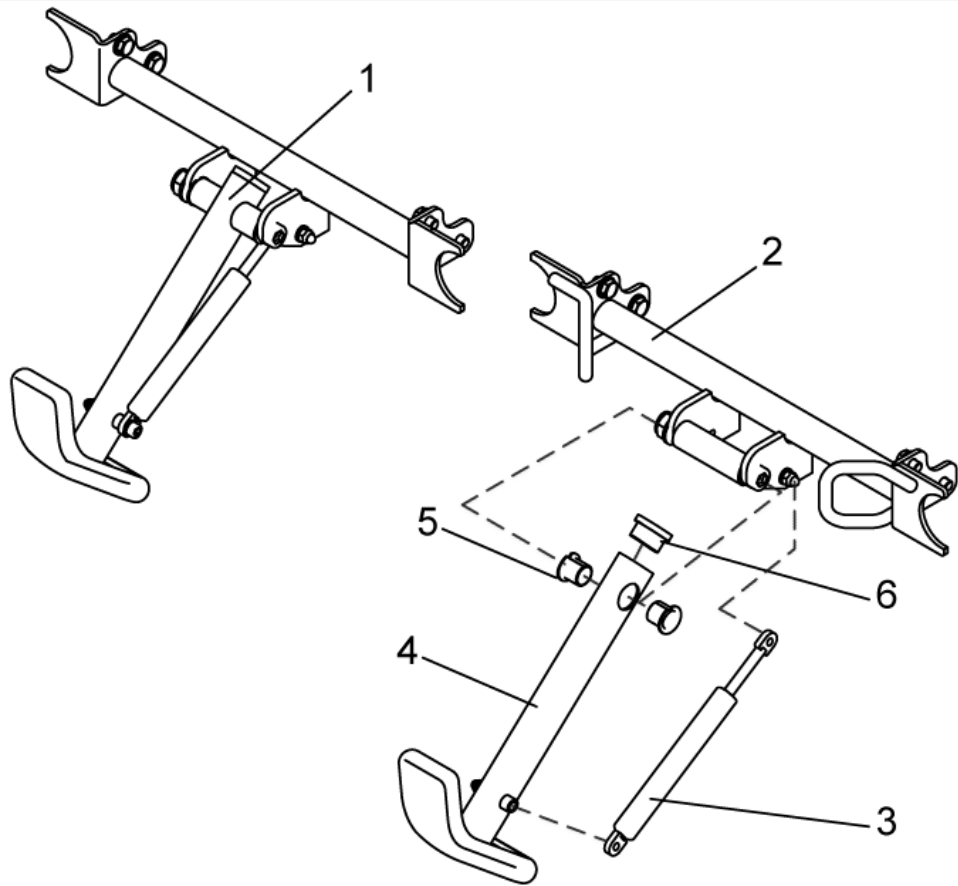

## Options

To\_Ty\_Option.dwg

item	ordercode	description	quantity
-	Z12008A.P40	GRIPPING CLIP W. HEXAGON HOLE	2
-	Z183255-9005	ACS-SPEEDOMETER BRACKET REM 24; RAL 9005	1
-	Z183296-9005	ACS SPEEDOMETER HOLDER G 80I; RAL 7021BLACK-GREY	1
-	Z183259	ACS-SPEEDOMETER CABLE	1
-	1421733	ACS-REED-SENSOR CABLE	1
-	P22317	CABLE SOCKET 6 X 10 X 13; BLACK	1
-	P30497	MAGNET, ROUND 6 X 25	1
-	SP1422868	ON-BOARD TOOLS C/W BAG, REPLACEMENT SET	1
-	Q99991	PUMP WITH INSERT HOSE	1
1+2	SP1422881	REAR MIRROR completely with support	1
1	SP1422955	REAR MIRROR	1
2	SP1423435	REAR MIRROR SUPPORT RAIL CPL.	1
3	SP1430410	REAR MARKING SIGN ECE-R 69 CPL.	1
-	1430834	REAR MARKING SIGN ECE-R 69	1
4	1422545	TRUNK SUPPORT FLEX; BLUE	2
4	1440284	TRUNK SUPPORT, BLACK	2
4	5253067-TR04	TRUNK SUPPORT; VINYL GREY	2
-	5253170	FIXING PIECE	2
5	SP1422844	CANE HOLDER STD. CPL.	1
5	SP1422949	CANE HOLDER CONTOUR / FLEX SEAT CPL.	1
5	SP1423159	CANE HOLDER RECARO CPL.	1
6	SP1421843	SIGMA SPORT BC 600 SPEEDOMETER; CPL. (REM 24)	1
6	SP1422841	SIGMA SPORT BC 600 SPEEDOMETER; CPL. (G 80I)	1
-	1442684	touch-up paint RAL 9005 black	1

# Kerb Climber

1418452.dwg

item	ordercode	description	quantity
-	SP1434453	CURBCLIMBER WITH FRONT FIXATION CPL.	1
1	SP1418452	KERB CLIMBER CPL.	1
2	1434454-9005	KERBSTONE RAISER RECEPTACLE WITH FIXING BRACKETS	1
3	N10499	GAS STRUT	1
4	1433733	KERB CLIMBER WITH SHOE	1
5	N02201	BUSH BB 1517 DU	2
6	L01039	TUBE END PLUG F 38 X 20	1