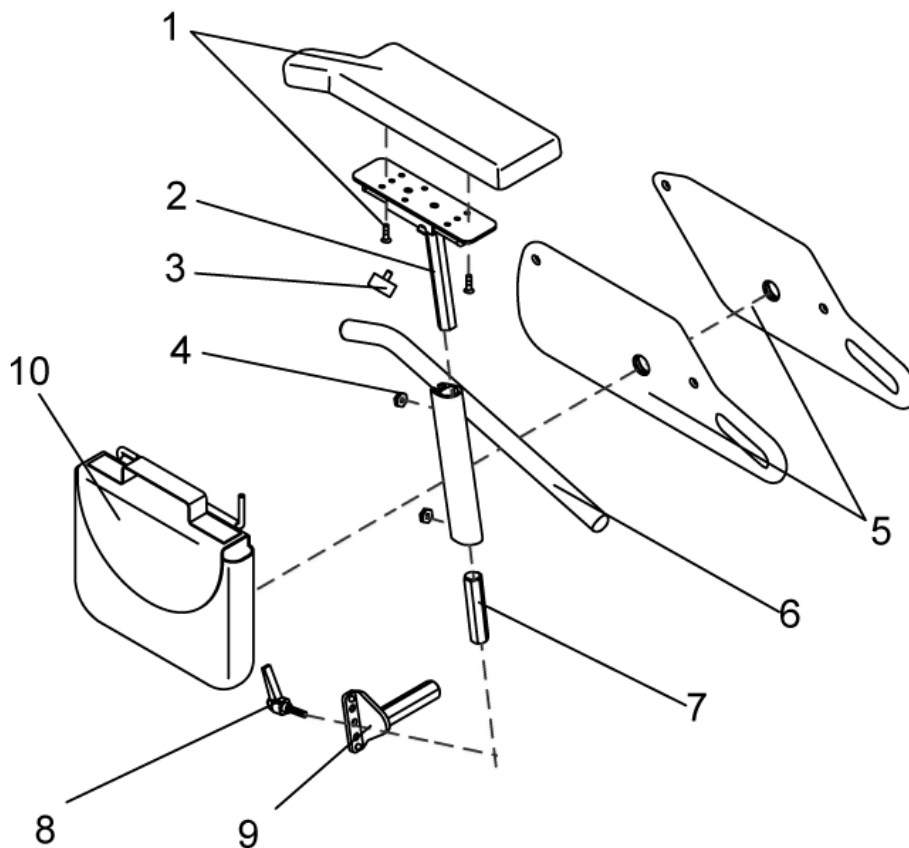

Side Panels - Euro Side Panels

1429339.dwg

item	ordercode	description	quantity
1	1429339	ARMREST RH CPL. (EURO)	1
1	1429340	ARMREST LH CPL. (EURO)	1
2	SP1423224	ARMREST PAD LH CPL.	1
2	SP1423221	ARMREST PAD RH CPL.	1
3	1428474-9005	ARM SUPPORT LH CPL.	1
3	1428470-9005	ARM SUPPORT RH CPL.	1
4	1428459-9005	SIDE PANEL MOUNTING LH	1
4	1428465-9005	SIDE PANEL MOUNTING RH	1
5	L32902	LEVER M6 X 10; BLACK	2
6	1430359	COVER CAP SIDE PANEL RH F. STORM ³ -EURO	1
6	1430211	COVER CAP (EURO)	1
7	1420471	SIDE PART PLATE	1

Side Panels - Standard Side Panels

Seitenteile.dwg

item	ordercode	description	quantity
1,2,3,4,5,6,7,8,9	NA	ARMREST ASSEMBLIES COMPLETE »»» SEE "STANDARD ARMREST ASSEMBLIES CPL."	2
1	SP1423224	ARMREST PAD LH CPL.	1
1	SP1423221	ARMREST PAD RH CPL.	1
2	1421717-9005	ARM PAD RECEPTACLE LH	1
2	1421716-9005	ARM PAD RECEPTACLE RH	1
3	L31001	HAND KNOB M6 X 10	4
4	Z173189.99	NUT M6 SW-14	4
5	NA	»»» see "SIDE PART PLATES COMPLETE WITH ADJUSTMENT"	
6	1422095-9005	SIDE PART ADJUSTMENT LH CPL. 250-340 MM	1
6	1422096-9005	SIDE PART ADJUSTMENT RH CPL. 250-340 MM	1
6	1422099-9005	SIDE PART ADJUSTMENT LH CPL. 290-380 MM	1
6	1422098-9005	SIDE PART ADJUSTMENT RH CPL. 290-380 MM	1
7	1422092-0002	CONNECTION PIECE	2
8	1415027	CLAMP LEVER M6 X 25	2
9	NA	»»» see "SIDE PART RECEPTACLES COMPLETE"	
9	NA	»»» see "SIDE PART RECEPTACLES SINGLE"	
10	SP1430417	BAG FOR SIDE PANEL LH CPL.	1
10	SP1430416	BAG FOR SIDE PANEL RH CPL.	1

- ✓ **Information:** The height of the side parts is settable. Preset is 34cm or 38cm.
- Parts with **34cm** are settable between **30cm and 40cm**.
 - Parts with **38cm** are settable between **34cm and 44cm**.