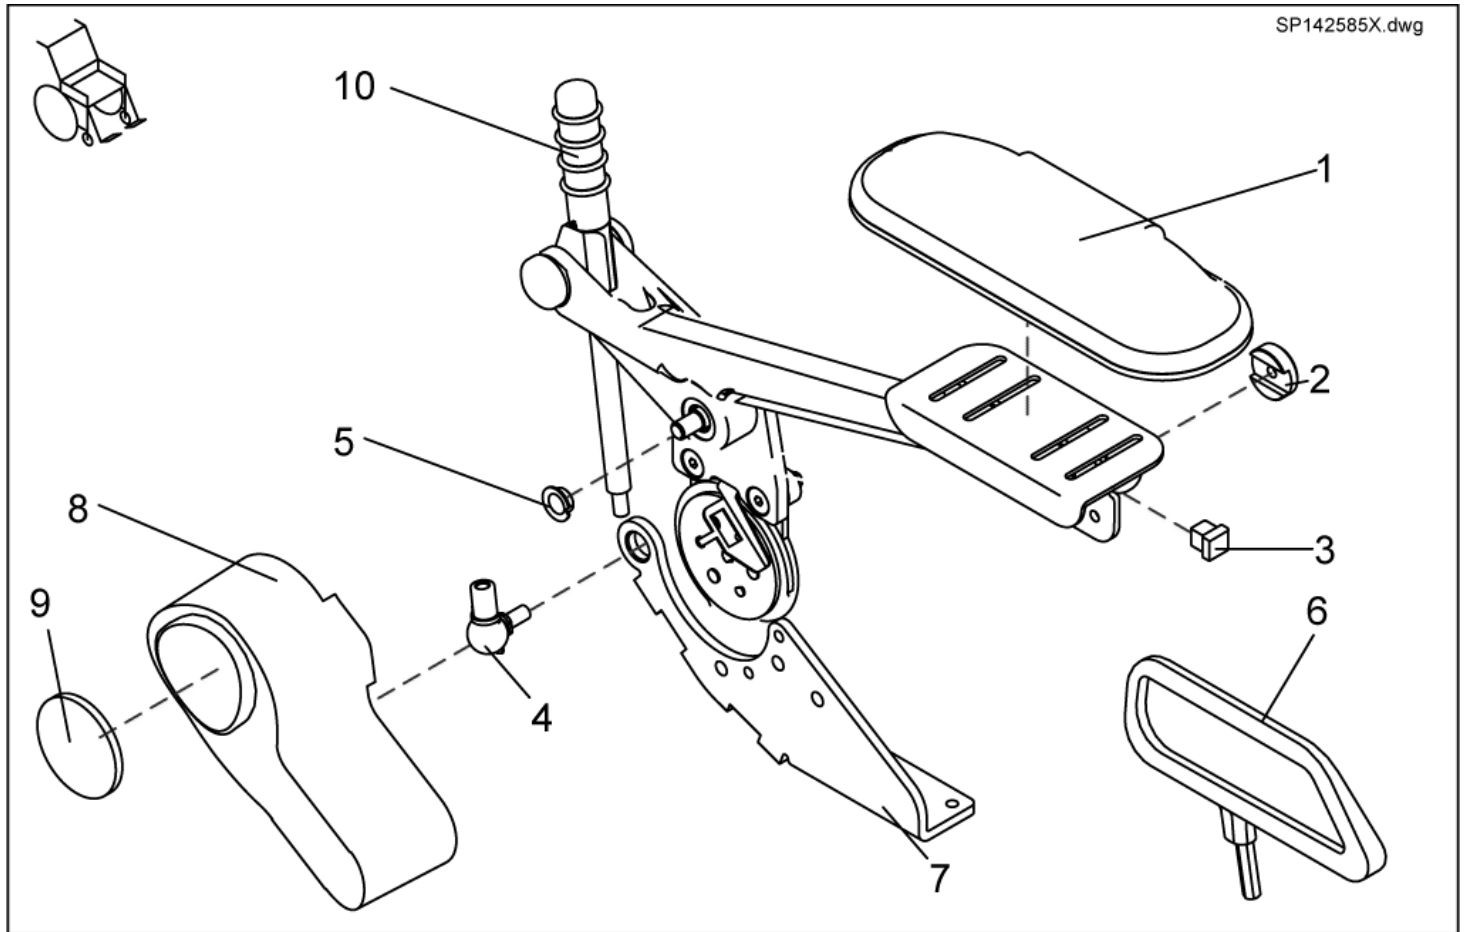

Side Panels - Sliding Armrests

item	ordercode	description	quantity
-	SP1425853	KIT SLIDING ARMRESTS PAIR MANUAL	1
-	SP1425859	KIT SLIDING ARMRESTS PAIR, F. EL. BACKREST ADJUSTMENT	1
1,2,3,4,5	SP5314641	SLIDING ARMREST LH CPL.	1
1,2,3,4,5	SP5311680	SLIDING ARMREST RH CPL.	1
1	5311680	ARMREST UPHOLSTERY 260 MM	1
1	5314641	ARMREST UPHOLSTERY 320 MM	1
2	1421657-0003	RETAINING WASHER BLACK GALVANISED	4
3	L01055	TUBE END PLUG E 15 X 15	1
4	N04109	SWIVEL JOINT AS 13-M8 RH	2
5	N02194	BUSH BB 1209 DU	8
6	SP1436540	CLOTHING PROTECTOR PAIR SLIDING ARMREST SB=39CM	1
6	SP1436539	CLOTHING PROTECTOR PAIR SLIDING ARMREST SB>39CM	1
7	1429564-9005	FITTING ATTACHMENT LH F. SLIDING ARMREST	1
7	1429563-9005	FITTING ATTACHMENT RH F. MANUAL ADJUSTMENT	1
8	1428057	MOTOR CAP FOR ELECTRIC BACKREST	1
9	1420482	REFLECTOR	1
10	SP1451392	ASSEMBLY KIT: GUIDE ROD	1