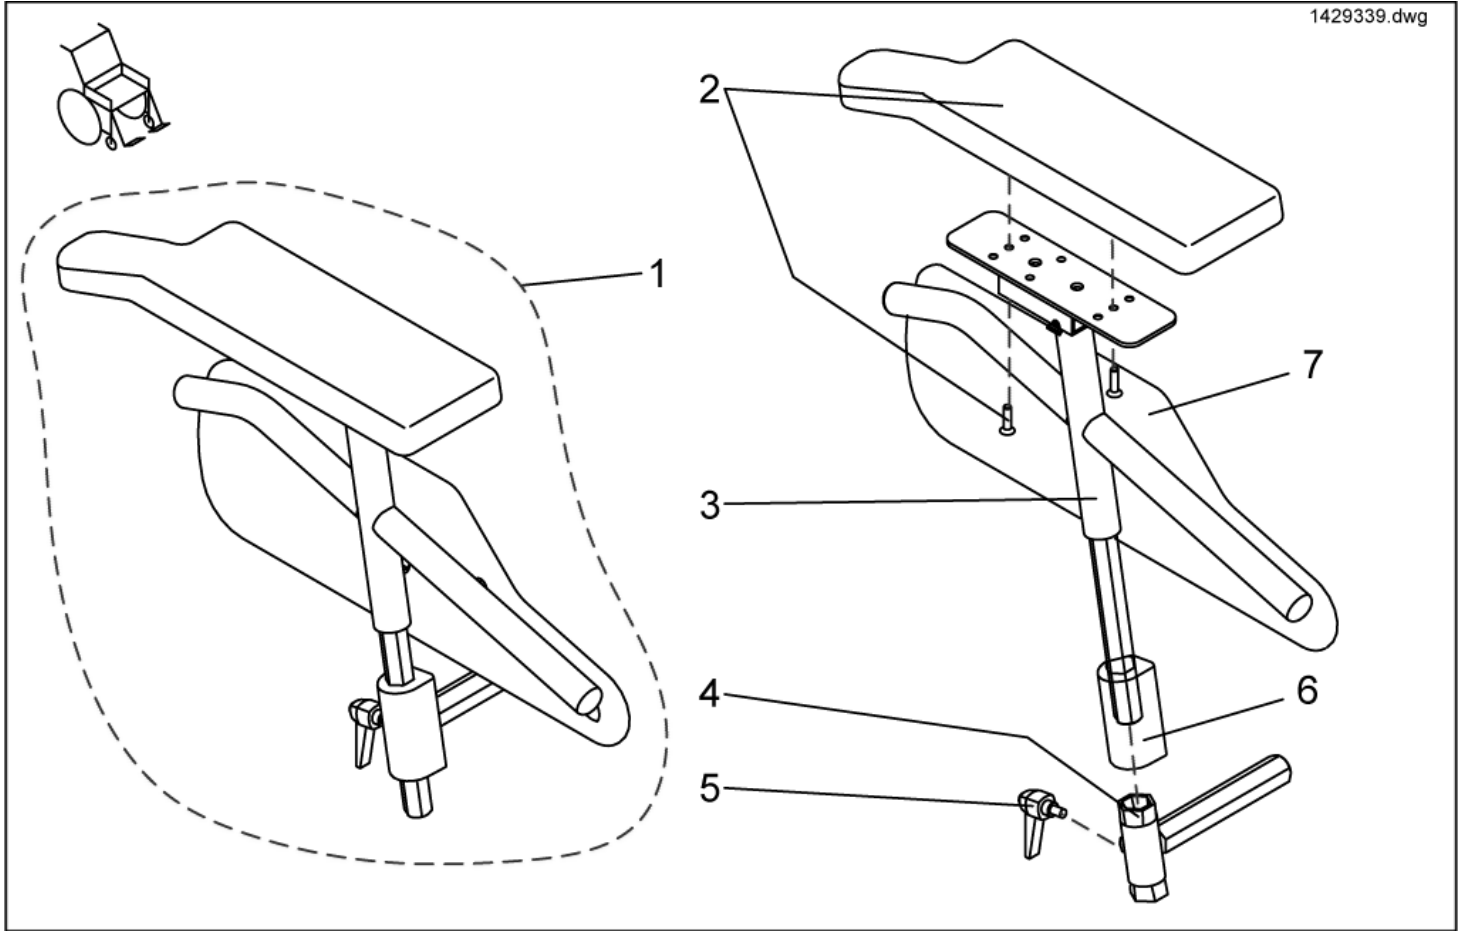

Side Panels - Euro Side Panels

1429339.dwg

item	ordercode	description	quantity
1	1429339	ARMREST RH CPL. (EURO)	1
1	1429340	ARMREST LH CPL. (EURO)	1
2	SP1423224	ARMREST PAD LH CPL.	1
2	SP1423221	ARMREST PAD RH CPL.	1
3	1428474-9005	ARM SUPPORT LH CPL.	1
3	1428470-9005	ARM SUPPORT RH CPL.	1
4	1428459-9005	SIDE PANEL MOUNTING LH	1
4	1428465-9005	SIDE PANEL MOUNTING RH	1
5	L32902	LEVER M6 X 10; BLACK	2
6	1430359	COVER CAP SIDE PANEL RH F. STORM ³ -EURO	1
6	1430211	COVER CAP (EURO)	1
7	1420471	SIDE PART PLATE	1

Side Panels - Standard Side Panels

Seitenteile.dwg

item	ordercode	description	quantity
1,2,3,4,5,6,7,8,9	NA	ARMREST ASSEMBLIES COMPLETE »»» SEE "STANDARD ARMREST ASSEMBLIES CPL."	2
1	SP1423224	ARMREST PAD LH CPL.	1
1	SP1423221	ARMREST PAD RH CPL.	1
2	1421717-9005	ARM PAD RECEPTACLE LH	1
2	1421716-9005	ARM PAD RECEPTACLE RH	1
3	L31001	HAND KNOB M6 X 10	4
4	Z173189.99	NUT M6 SW-14	4
5	NA	»»» see "SIDE PART PLATES COMPLETE WITH ADJUSTMENT"	
6	1422095-9005	SIDE PART ADJUSTMENT LH CPL. 250-340 MM	1
6	1422096-9005	SIDE PART ADJUSTMENT RH CPL. 250-340 MM	1
6	1422099-9005	SIDE PART ADJUSTMENT LH CPL. 290-380 MM	1
6	1422098-9005	SIDE PART ADJUSTMENT RH CPL. 290-380 MM	1
7	1422092-0002	CONNECTION PIECE	2
8	1415027	CLAMP LEVER M6 X 25	2
9	NA	»»» see "SIDE PART RECEPTACLES COMPLETE"	
9	NA	»»» see "SIDE PART RECEPTACLES SINGLE"	
10	SP1430417	BAG FOR SIDE PANEL LH CPL.	1
10	SP1430416	BAG FOR SIDE PANEL RH CPL.	1

Side Panels - Side part plates complete with side part adjustment

Picture	Seat depth cm	Height cm	left/ right	ordercode
	41	34		1440707
	41	34		1440708
	41	38		1440705
	41	38		1440706
	41...	34		SP1423702
	41...	34		SP1423222
	41...	38		SP1423703
	41...	38		SP1423701

- ✓ **Information:** The height of the side parts is settable. Preset is 34cm or 38cm.
- Parts with **34cm** are settable between **30cm and 40cm**.
 - Parts with **38cm** are settable between **34cm and 44cm**.