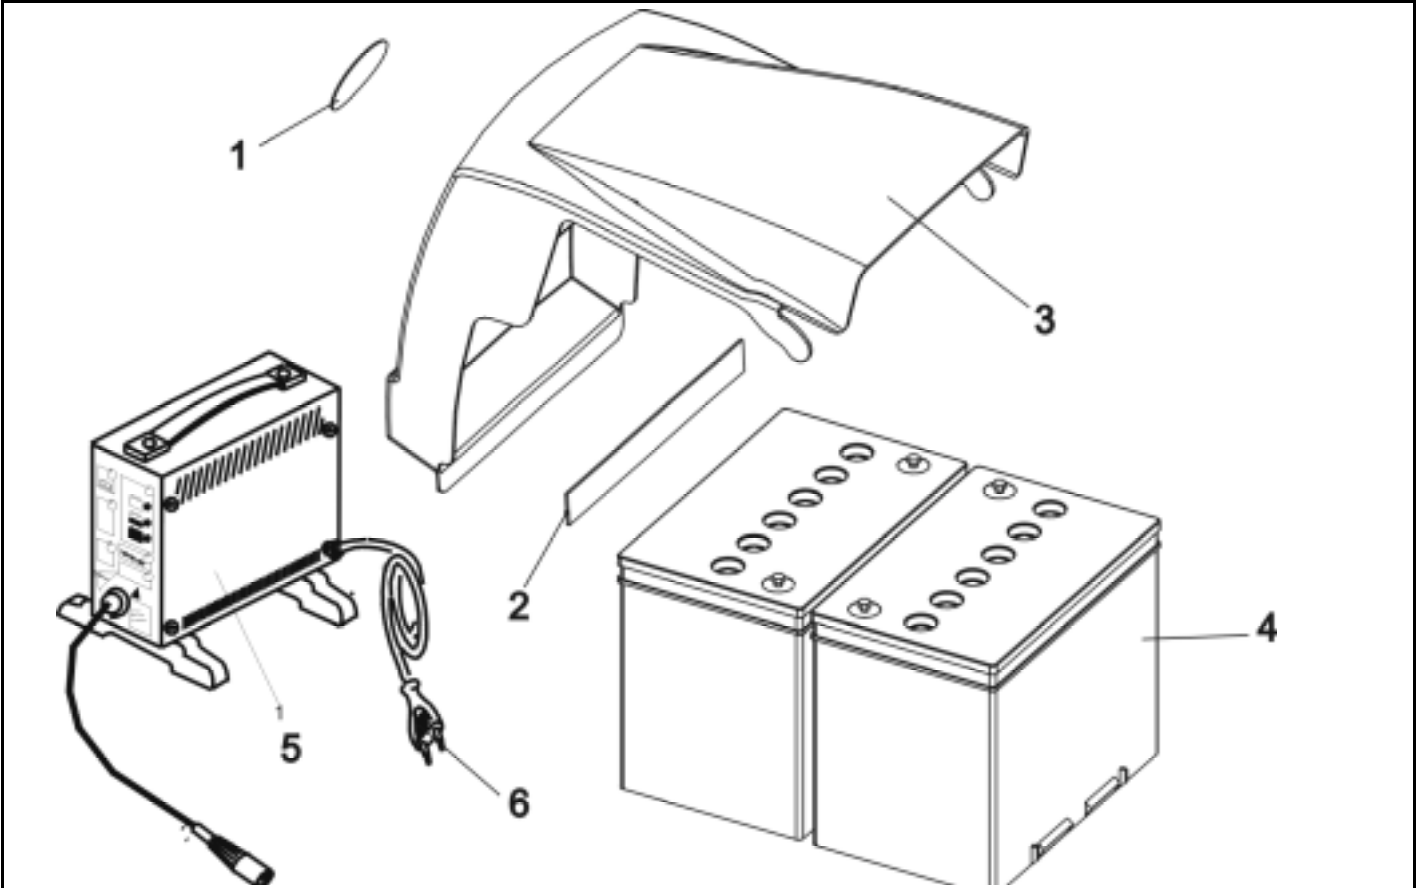

Customer :  
 Customer No. :  
 Phone :

Contact :  
 Commission :  
**Serial No. :**

Item	Qty	Part-No.	Part-Designation
-	1	SP1428069	BATTERY COVER BLUE CPL.
-	1	SP1421846	BATTERY COVER SILVER CPL.
-	1	SP1421845	BATTERY COVER GREEN CPL.
1	1		INVACARE LOGO
2	1		LOOPED VELCRO STRIP 25X250 MM, BLACK
-	1		HOOKED VELCRO STRIP 25X250 MM, BLACK
3	1		BATTERY COVERING "SILVER"
3	1		BATTERY COVERING "GREEN"
3	1		BATTERY COVER "BLUE"
-	1		BATTERY CABLE DIAGRAM STICKER
4	2	P50016	BATTERY 12V / 70 AH
-	1	1421655	BATTERY STRAP
-	4	P52996	BATTERY TERMINAL COVER
-	3	F384057	BATTERY BOX LINING, BLACK
-	1	<b>SP1423696</b>	<b>CHARGER 24V/8A W. CONTINENTAL MAINS CABLE, CPL.</b>
5	1	P51981	BATTERY CHARGER 8 A WITH XLR CONNECTION
6	1	P21079	MAINS CABLE GCB-0401 CONTINENTAL; BLACK
-	1	<b>SP1423697</b>	<b>CHARGER 24V/8A W. UK MAINS CABLE, CPL.</b>
5	1	P51981	BATTERY CHARGER 8 A WITH XLR CONNECTION
-	1	P21080	MAINS CABLE GCB-0403 UK; BLACK