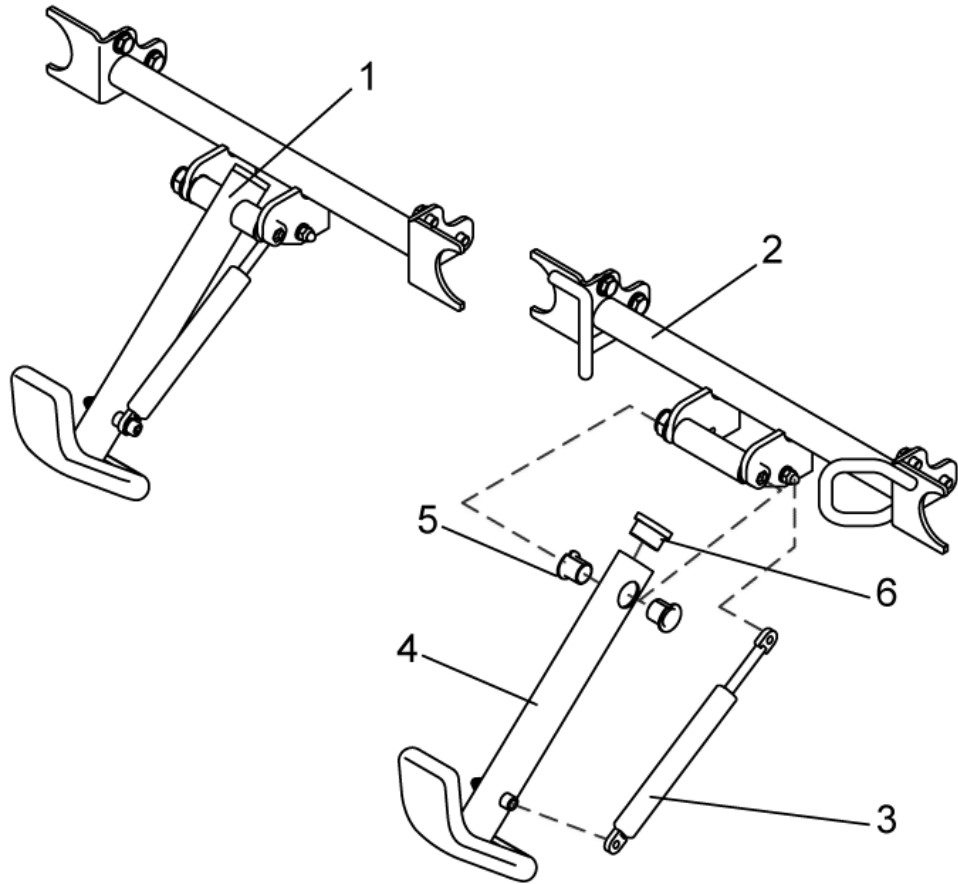

## Options

item	ordercode	description	quantity
-	1442684	TOUCH-UP PAINT RAL 9005 BLACK	1
-	Z12008A.P40	GRIPPING CLIP W. HEXAGON HOLE	2
-	Z183255-9005	ACS-SPEEDOMETER BRACKET REM 24; RAL 9005	1
-	Z183296-9005	ACS SPEEDOMETER HOLDER G 80I; RAL 7021BLACK-GREY	1
-	Z183259	ACS-SPEEDOMETER CABLE	1
-	1421733	ACS-REED-SENSOR CABLE	1
-	P22317	CABLE SOCKET 6 X 10 X 13; BLACK	1
-	P30497	MAGNET, ROUND 6 X 25	1
-	SP1422868	ON-BOARD TOOLS C/W BAG, REPLACEMENT SET	1
-	Q99991	PUMP WITH INSERT HOSE	1
1	SP1422955	REAR MIRROR	1
2	SP1423435	REAR MIRROR SUPPORT RAIL CPL.	1
1,2	SP1422881	REAR MIRROR COMPLETELY WITH SUPPORT	1
3	SP1430410	REAR MARKING SIGN ECE-R 69 CPL.	1
-	1430834	REAR MARKING SIGN ECE-R 69	1
4	1422545	TRUNK SUPPORT FLEX; BLUE	2
4	1440284	TRUNK SUPPORT, BLACK	2
4	5253067-TR04	TRUNK SUPPORT; VINYL GREY	2
5	SP1422844	CANE HOLDER STD. CPL.	1
5	SP1422949	CANE HOLDER CONTOUR / FLEX SEAT CPL.	1
5	SP1423159	CANE HOLDER RECARO CPL.	1
6	SP1421843	SIGMA SPORT BC 600 SPEEDOMETER; CPL. (REM 24)	1
6	SP1422841	SIGMA SPORT BC 600 SPEEDOMETER; CPL. (G 80I)	1
7	1442679	HEAD REMOTE ACS	1
7	1424693	RE-TOOLING KIT CHIN OPERATION	1
8	1423700-9005	HANDLE FOR PELOTTE	1
9	5253170	FIXING PIECE	2

# Kerb Climber

1418452.dwg

item	ordercode	description	quantity
-	SP1434453	CURBCLIMBER WITH FRONT FIXATION CPL.	1
1	SP1418452	KERB CLIMBER CPL.	1
2	1434454-9005	KERBSTONE RAISER RECEPTACLE WITH FIXING BRACKETS	1
3	N10499	GAS STRUT	1
4	1433733	KERB CLIMBER WITH SHOE	1
5	N02201	BUSH BB 1517 DU	2
6	L01039	TUBE END PLUG F 38 X 20	1