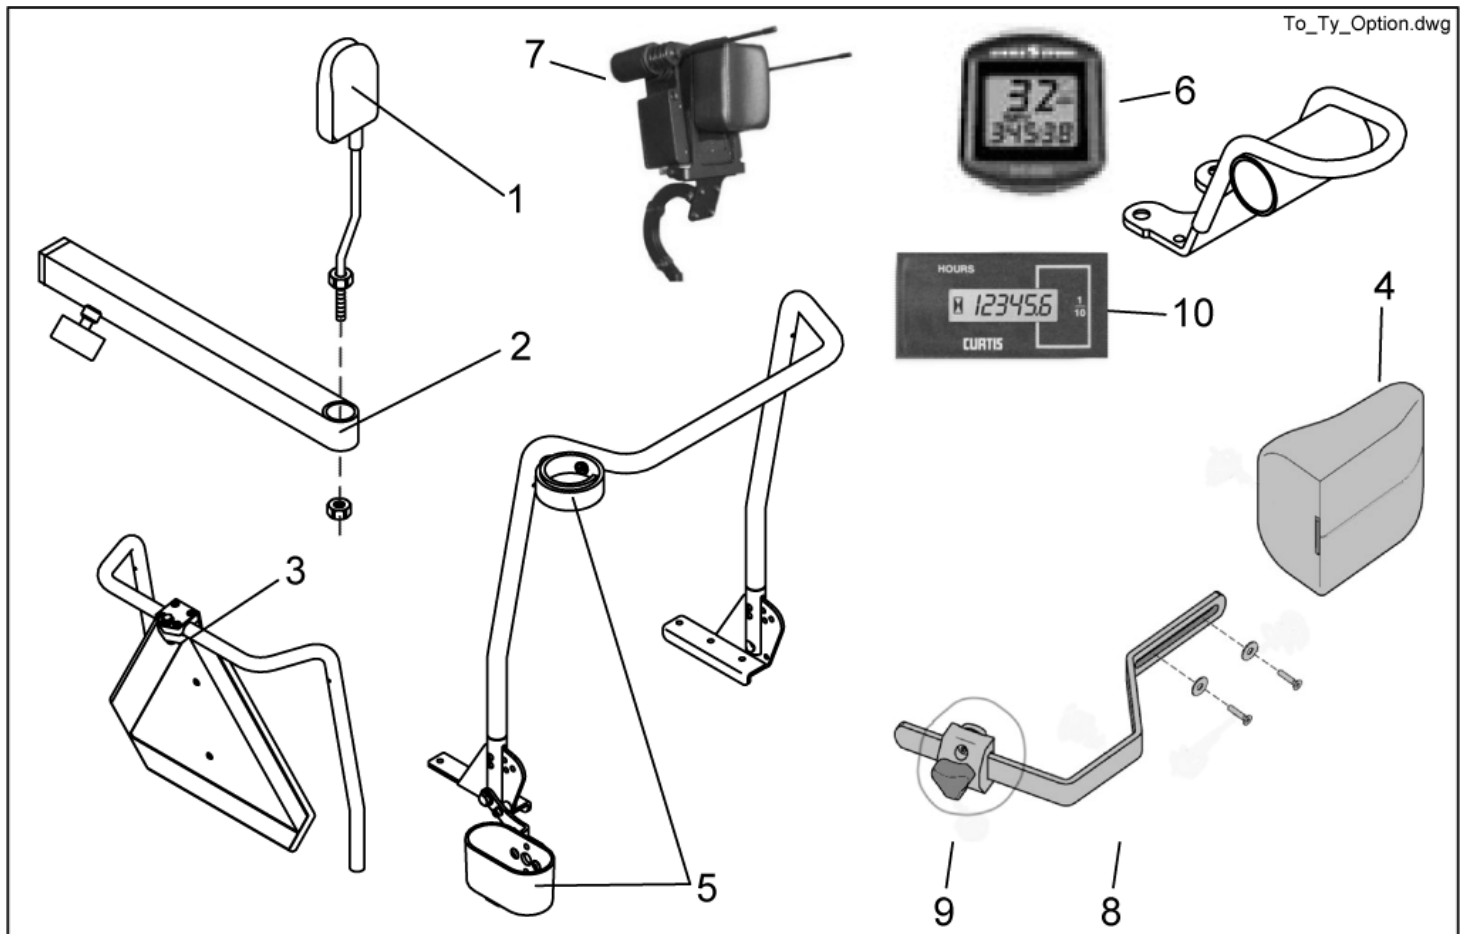

## Options

item	ordercode	description	quantity
-	1442684	TOUCH-UP PAINT RAL 9005 BLACK	1
-	Z12008A.P40	GRIPPING CLIP W. HEXAGON HOLE	2
-	Z183255-9005	ACS-SPEEDOMETER BRACKET REM 24; RAL 9005	1
-	Z183296-9005	ACS SPEEDOMETER HOLDER G 80I; RAL 7021BLACK-GREY	1
-	Z183259	ACS-SPEEDOMETER CABLE	1
-	1421733	ACS-REED-SENSOR CABLE	1
-	P22317	CABLE SOCKET 6 X 10 X 13; BLACK	1
-	P30497	MAGNET, ROUND 6 X 25	1
-	SP1422868	ON-BOARD TOOLS C/W BAG, REPLACEMENT SET	1
-	Q99991	PUMP WITH INSERT HOSE	1
1	SP1422955	REAR MIRROR	1
2	SP1423435	REAR MIRROR SUPPORT RAIL CPL.	1
1,2	SP1422881	REAR MIRROR COMPLETELY WITH SUPPORT	1
3	SP1430410	REAR MARKING SIGN ECE-R 69 CPL.	1
-	1430834	REAR MARKING SIGN ECE-R 69	1
4	1422545	TRUNK SUPPORT FLEX; BLUE	2
4	1440284	TRUNK SUPPORT, BLACK	2
4	5253067-TR04	TRUNK SUPPORT; VINYL GREY	2
5	SP1422844	CANE HOLDER STD. CPL.	1
5	SP1422949	CANE HOLDER CONTOUR / FLEX SEAT CPL.	1
5	SP1423159	CANE HOLDER RECARO CPL.	1
6	SP1421843	SIGMA SPORT BC 600 SPEEDOMETER; CPL. (REM 24)	1
6	SP1422841	SIGMA SPORT BC 600 SPEEDOMETER; CPL. (G 80I)	1
7	1442679	HEAD REMOTE ACS	1
7	1424693	RE-TOOLING KIT CHIN OPERATION	1
8	1423700-9005	HANDLE FOR PELOTTE	1
9	5253170	FIXING PIECE	2

<b>item</b>	<b>ordercode</b>	<b>description</b>	<b>quantity</b>
10	SP1485699	HOUR COUNTER FOR GB-MOTOR	1
10	SP1485698	HOUR COUNTER FOR DC-MOTOR	1
-	1489009	ASSEMBLY KIT FOR PELOTTE UPHPOLSTERY	1

# Kerb Climber

1418452.dwg

item	ordercode	description	quantity
-	SP1434453	CURBCLIMBER WITH FRONT FIXATION CPL.	1
1	SP1418452	KERB CLIMBER CPL.	1
2	1434454-9005	KERBSTONE RAISER RECEPTACLE WITH FIXING BRACKETS	1
3	N10499	GAS STRUT	1
4	1433733	KERB CLIMBER WITH SHOE	1
5	N02201	BUSH BB 1517 DU	2
6	L01039	TUBE END PLUG F 38 X 20	1