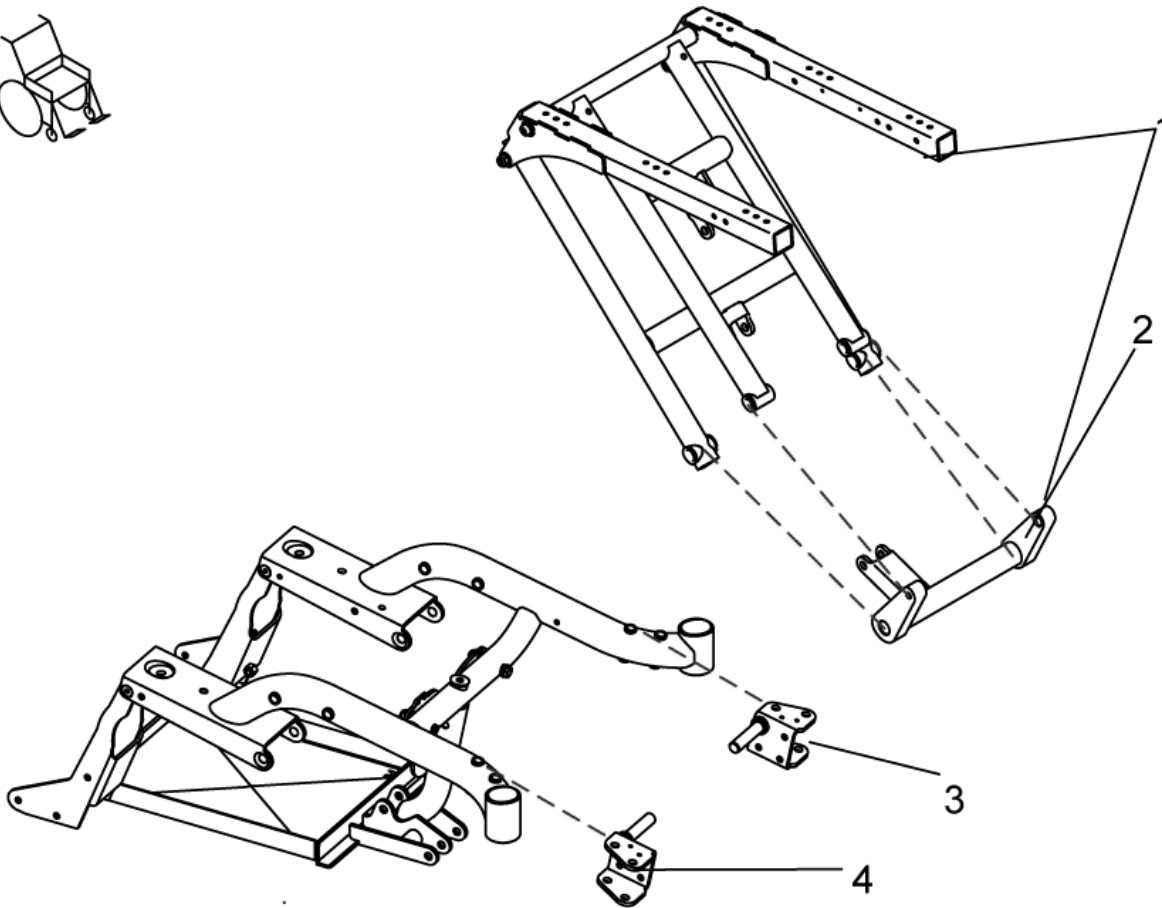

Lifter

1418527.dwg

item	ordercode	description	quantity
1	1418527	PREASSEMBLED LIFTER UNIT	1
2	1440506	SWIVEL FORK LIFTER WITH BUSHINGS CPL.	1
3	1418547-9005	BEARING PLATE LH	1
4	1418544-9005	BEARING PLATE RH	1
-	1434934	SEAT HEIGHT ADJUSTMENT MANUAL, PREASSEMBLED	1
-	1434935	SEAT ANGLE ADJUSTMENT MANUAL, PREASSEMBLED	1
-	1434931	SEAT HEIGHT ADJUSTMENT ELECTRICAL, PREASSEMBLED	1
-	1434932	SEAT ANGLE ADJUSTMENT ELECTRICAL, PREASSEMBLED	1

item	ordercode	description	quantity
1-5	1434934	SEAT HEIGHT ADJUSTMENT MANUAL, PREASSEMBLED	1
1	1419941-0003	SECURING BOLT 44.5 MM	2
2	1419943-0003	SECURING BOLT 52.5 MM	1
3	1420003	SPINDLE SEAT HEIGHT ADJUSTMENT MANUAL CPL.	1
4	1430121	RESTRAINT 25 MM	1
5	K32395	SL-LOCKING WASHER 10 MM	3

item	ordercode	description	quantity
1-10	1434935	SEAT ANGLE ADJUSTMENT MANUAL, PREASSEMBLED	1
1	1419941-0003	SECURING BOLT 44.5 MM	1
2	1420004	SPINDLE SEAT ANGLE ADJUSTMENT MANUAL CPL.	1
3	1423440-9005	ANGLE BRACE	1
4	1423490	BOLT M10 X 125 DIN 912	1
5	1426296	SPACER 10,5 X 21 X 12	1
6	1426297	SPACER 10,5 X 21 X 16	1
7	K32395	SL-LOCKING WASHER 10 MM	1
8	5824318	SCREW M8 X 65 DIN 912	1
9	NA	NYLOC NUT M10 DIN 985	1
10	NA	WASHER DIN 125 10,5x2	3

Seat Angle Adjustment electrical

1434932.dwg

item	ordercode	description	quantity
1-10	1434932	SEAT ANGLE ADJUSTMENT ELECTRICAL, PREASSEMBLED	1
1	1434425	MOTOR LA30.1L-50-24-001 w. PULL BRAKE	1
2	1419941-0003	SECURING BOLT 44.5 MM	1
3	K32395	SL-LOCKING WASHER 10 MM	1
4	1423440-9005	ANGLE BRACE	1
5	1426296	SPACER 10,5 X 21 X 12	1
6	1426297	SPACER 10,5 X 21 X 16	1
7	1423490	BOLT M10 X 125 DIN 912	1
8	5824318	SCREW M8 X 65 DIN 912	1
9	NA	NYLOC NUT M10 DIN 985	1
10	NA	WASHER DIN 125 10,5x2	3