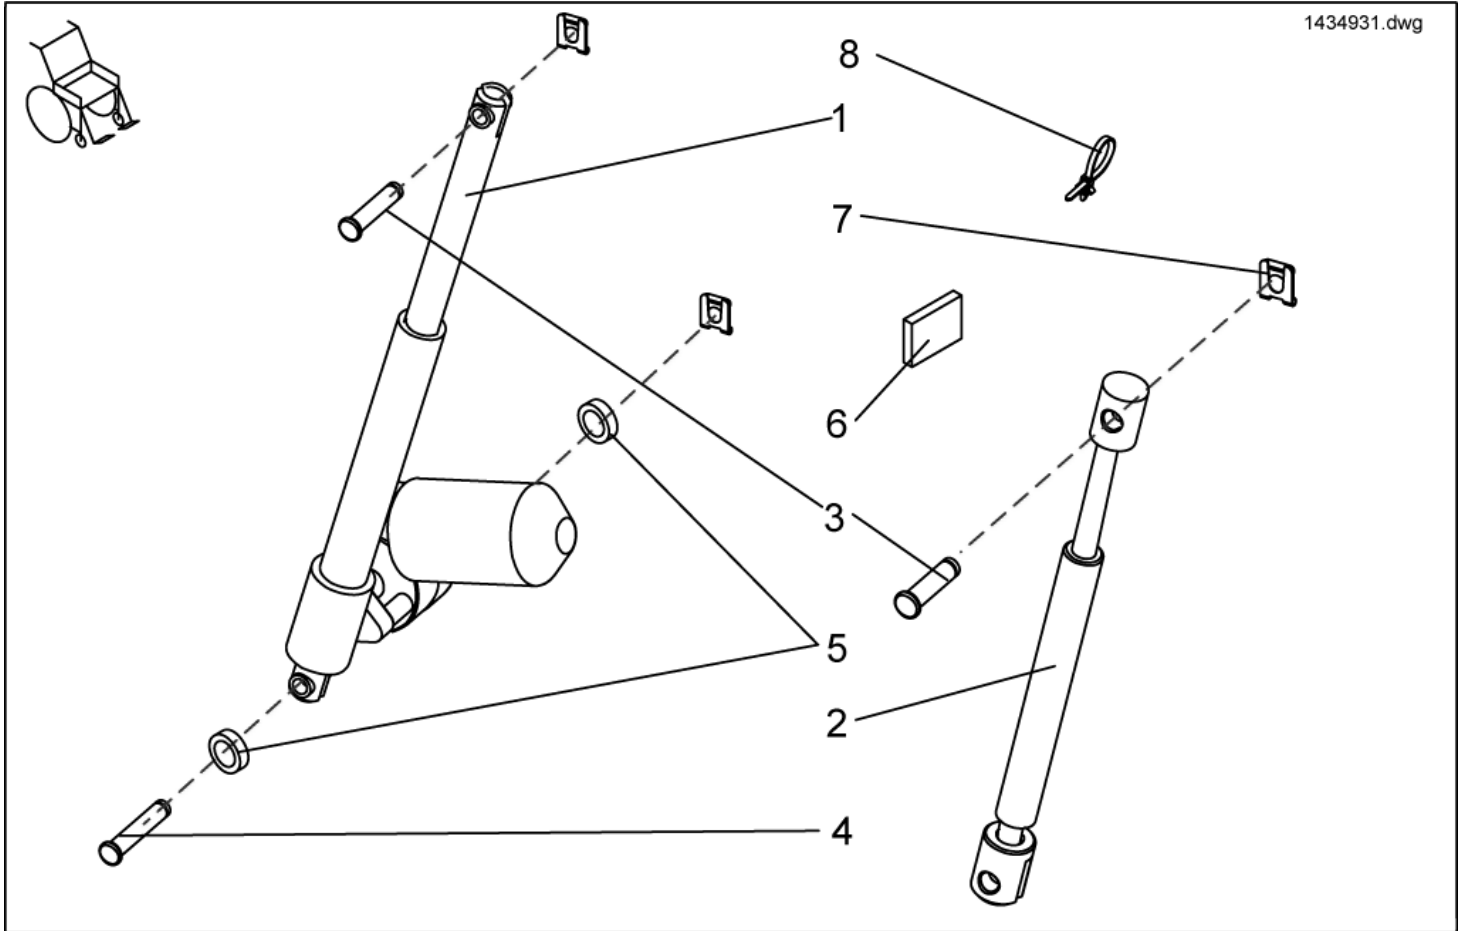

Seat Height Adjustment electrical

1434931.dwg

item	ordercode	description	quantity
1-8	1434931	SEAT HEIGHT ADJUSTMENT ELECTRICAL, PREASSEMBLED	1
1	1419400	MOTOR LA30.1S-150-24-002	1
2	SP1419237	GAS PRESSURE SPRING CPL.	1
3	1419941-0003	SECURING BOLT 44.5 MM	2
4	1419943-0003	SECURING BOLT 52.5 MM	1
5	1426295	SPACER 10,5x21x4	2
6	1429559	MAGNET	1
7	K32395	SL-LOCKING WASHER 10 MM	3
8	NA	CABLE TIE L=180 MM (LONG); BLACK	2