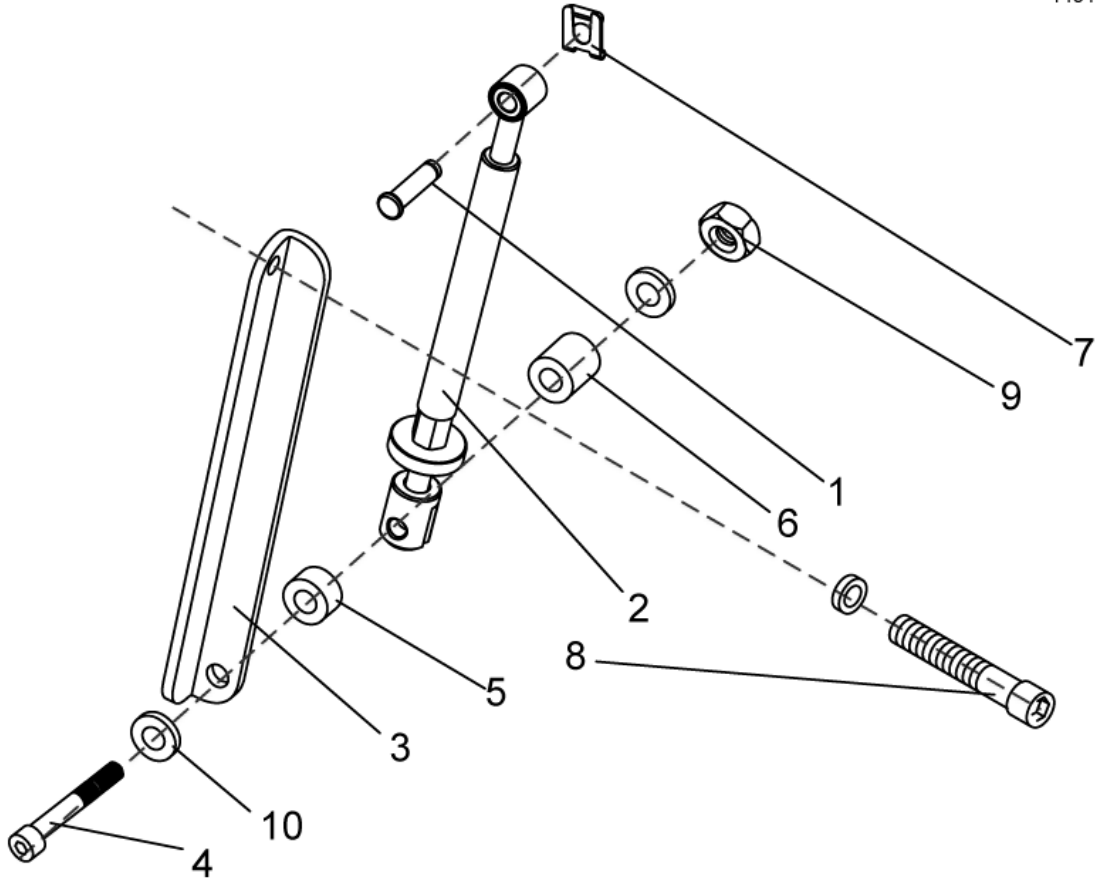

Lifter

1418527.dwg

item	ordercode	description	quantity
1	1418527	PREASSEMBLED LIFTER UNIT	1
2	1440506	SWIVEL FORK LIFTER WITH BUSHINGS CPL.	1
3	1418547-9005	BEARING PLATE LH	1
4	1418544-9005	BEARING PLATE RH	1
-	1434934	SEAT HEIGHT ADJUSTMENT MANUAL, PREASSEMBLED	1
-	1434935	SEAT ANGLE ADJUSTMENT MANUAL, PREASSEMBLED	1
-	1434931	SEAT HEIGHT ADJUSTMENT ELECTRICAL, PREASSEMBLED	1
-	1434932	SEAT ANGLE ADJUSTMENT ELECTRICAL, PREASSEMBLED	1

item	ordercode	description	quantity
1-5	1434934	SEAT HEIGHT ADJUSTMENT MANUAL, PREASSEMBLED	1
1	1419941-0003	SECURING BOLT 44.5 MM	2
2	1419943-0003	SECURING BOLT 52.5 MM	1
3	1420003	SPINDLE SEAT HEIGHT ADJUSTMENT MANUAL CPL.	1
4	1430121	RESTRAINT 25 MM	1
5	K32395	SL-LOCKING WASHER 10 MM	3

item	ordercode	description	quantity
1-10	1434935	SEAT ANGLE ADJUSTMENT MANUAL, PREASSEMBLED	1
1	1419941-0003	SECURING BOLT 44.5 MM	1
2	1420004	SPINDLE SEAT ANGLE ADJUSTMENT MANUAL CPL.	1
3	1423440-9005	ANGLE BRACE	1
4	1423490	BOLT M10 X 125 DIN 912	1
5	1426296	SPACER 10,5 X 21 X 12	1
6	1426297	SPACER 10,5 X 21 X 16	1
7	K32395	SL-LOCKING WASHER 10 MM	1
8	5824318	SCREW M8 X 65 DIN 912	1
9	NA	NYLOC NUT M10 DIN 985	1
10	NA	WASHER DIN 125 10,5x2	3

Seat Angle Adjustment electrical

1434932.dwg

item	ordercode	description	quantity
1-10	1434932	SEAT ANGLE ADJUSTMENT ELECTRICAL, PREASSEMBLED	1
1	1434425	MOTOR LA30.1L-50-24-001 w. PULL BRAKE	1
2	1419941-0003	SECURING BOLT 44.5 MM	1
3	K32395	SL-LOCKING WASHER 10 MM	1
4	1423440-9005	ANGLE BRACE	1
5	1426296	SPACER 10,5 X 21 X 12	1
6	1426297	SPACER 10,5 X 21 X 16	1
7	1423490	BOLT M10 X 125 DIN 912	1
8	5824318	SCREW M8 X 65 DIN 912	1
9	NA	NYLOC NUT M10 DIN 985	1
10	NA	WASHER DIN 125 10,5x2	3