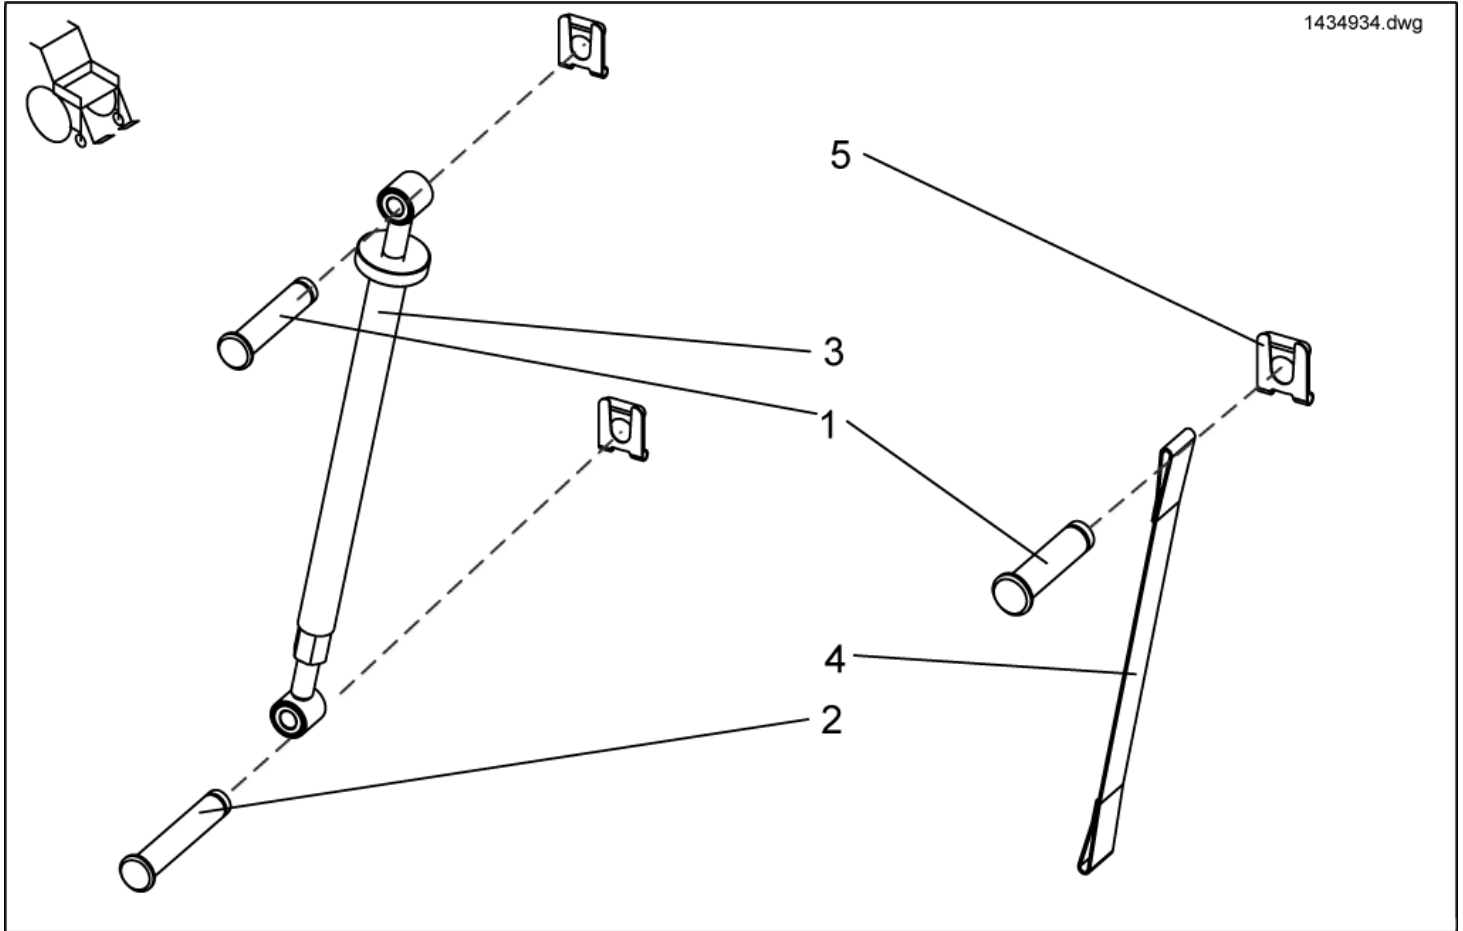

Lifter

1418527.dwg

item	ordercode	description	quantity
1	1418527	PREASSEMBLED LIFTER UNIT	1
2	1440506	SWIVEL FORK LIFTER WITH BUSHINGS CPL.	1
3	1418547-9005	BEARING PLATE LH	1
4	1418544-9005	BEARING PLATE RH	1
-	1434934	SEAT HEIGHT ADJUSTMENT MANUAL, PREASSEMBLED	1
-	1434935	SEAT ANGLE ADJUSTMENT MANUAL, PREASSEMBLED	1
-	1434931	SEAT HEIGHT ADJUSTMENT ELECTRICAL, PREASSEMBLED	1
-	1434932	SEAT ANGLE ADJUSTMENT ELECTRICAL, PREASSEMBLED	1

item	ordercode	description	quantity
1-5	1434934	SEAT HEIGHT ADJUSTMENT MANUAL, PREASSEMBLED	1
1	1419941-0003	SECURING BOLT 44.5 MM	2
2	1419943-0003	SECURING BOLT 52.5 MM	1
3	1420003	SPINDLE SEAT HEIGHT ADJUSTMENT MANUAL CPL.	1
4	1430121	RESTRAINT 25 MM	1
5	K32395	SL-LOCKING WASHER 10 MM	3

item	ordercode	description	quantity
1-10	1434935	SEAT ANGLE ADJUSTMENT MANUAL, PREASSEMBLED	1
1	1419941-0003	SECURING BOLT 44.5 MM	1
2	1420004	SPINDLE SEAT ANGLE ADJUSTMENT MANUAL CPL.	1
3	1423440-9005	ANGLE BRACE	1
4	1423490	BOLT M10 X 125 DIN 912	1
5	1426296	SPACER 10,5 X 21 X 12	1
6	1426297	SPACER 10,5 X 21 X 16	1
7	K32395	SL-LOCKING WASHER 10 MM	1
8	5824318	SCREW M8 X 65 DIN 912	1
9	NA	NYLOC NUT M10 DIN 985	1
10	NA	WASHER DIN 125 10,5x2	3

Seat Angle Adjustment electrical

1434932.dwg

item	ordercode	description	quantity
1-10	1434932	SEAT ANGLE ADJUSTMENT ELECTRICAL, PREASSEMBLED	1
1	1434425	MOTOR LA30.1L-50-24-001 w. PULL BRAKE	1
2	1419941-0003	SECURING BOLT 44.5 MM	1
3	K32395	SL-LOCKING WASHER 10 MM	1
4	1423440-9005	ANGLE BRACE	1
5	1426296	SPACER 10,5 X 21 X 12	1
6	1426297	SPACER 10,5 X 21 X 16	1
7	1423490	BOLT M10 X 125 DIN 912	1
8	5824318	SCREW M8 X 65 DIN 912	1
9	NA	NYLOC NUT M10 DIN 985	1
10	NA	WASHER DIN 125 10,5x2	3