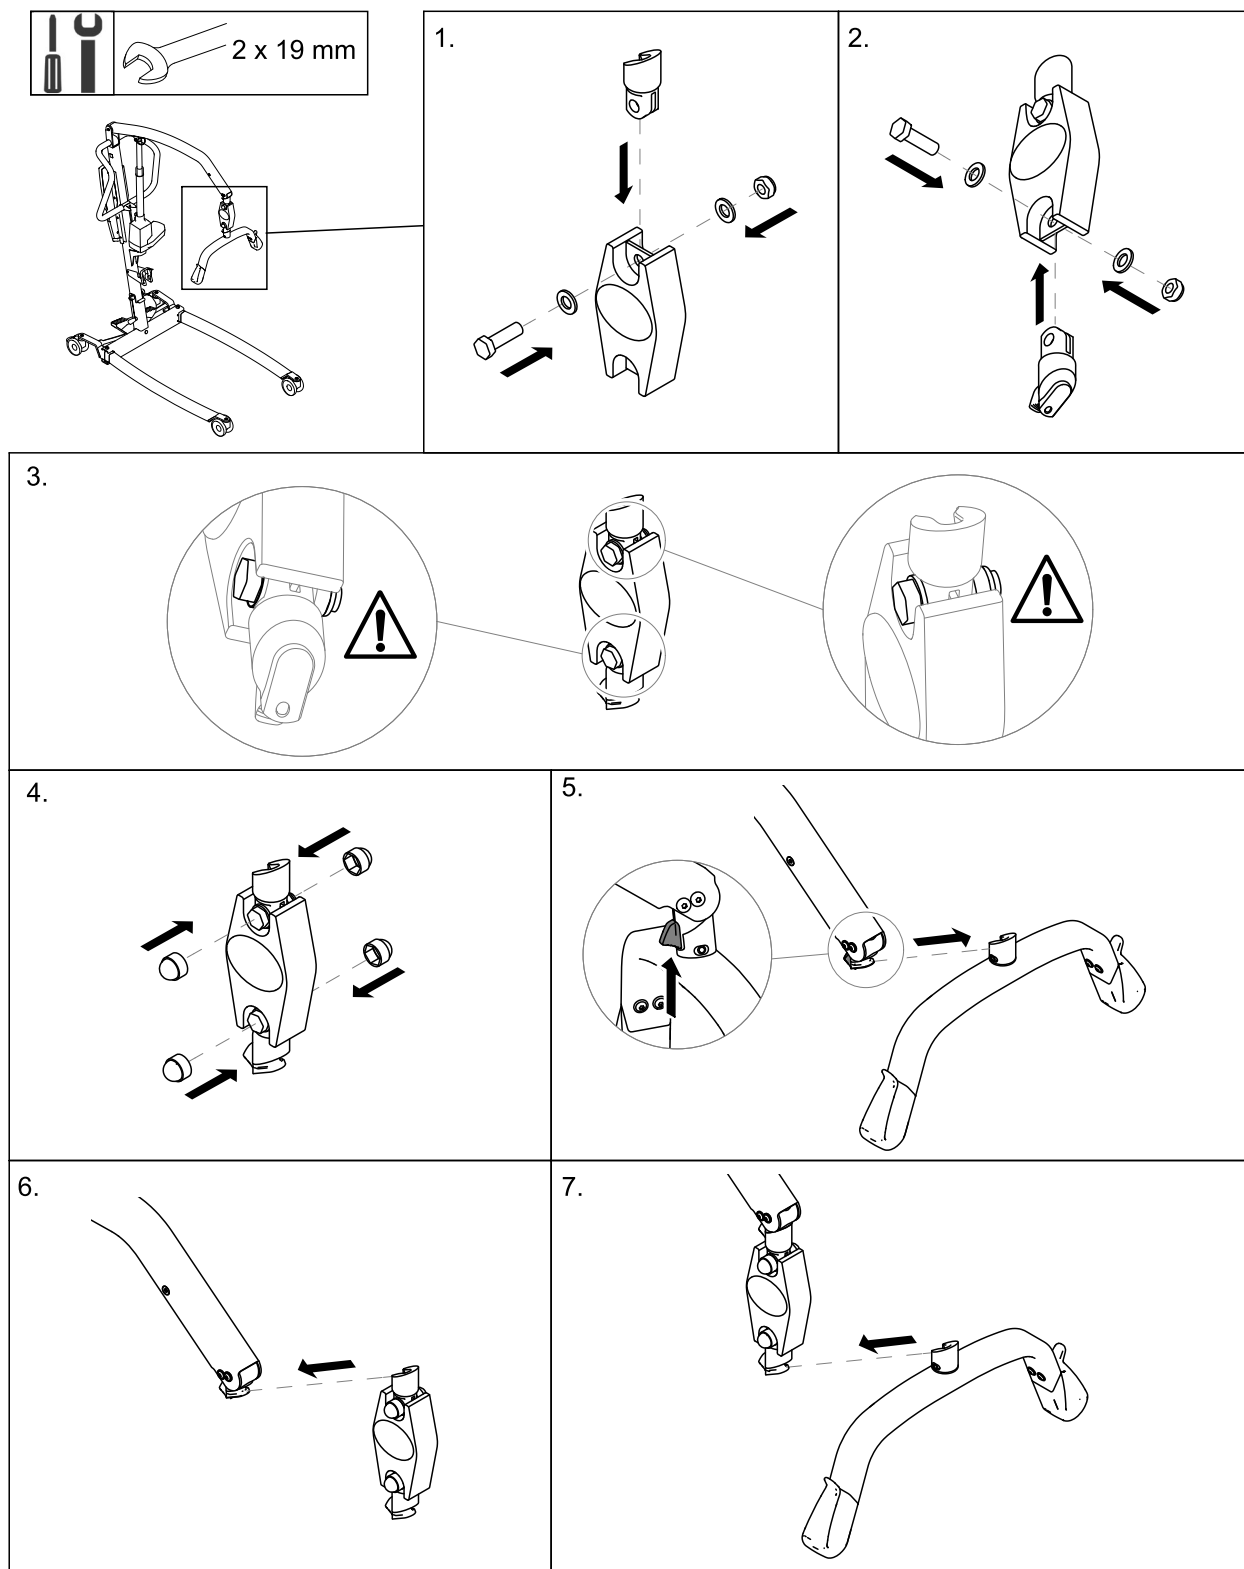

### Installing the Wunder CR200 scale with SMARTLOCK®

This instruction is an extract from the service manual. The service manual is available in other languages and can be downloaded from the Invacare website. For more information contact the Invacare representative in your country.

### Installing the Wunder CR200 scale with a fixed spreader bar

This instruction is an extract from the service manual. The service manual is available in other languages and can be downloaded from the Invacare website. For more information contact the Invacare representative in your country.