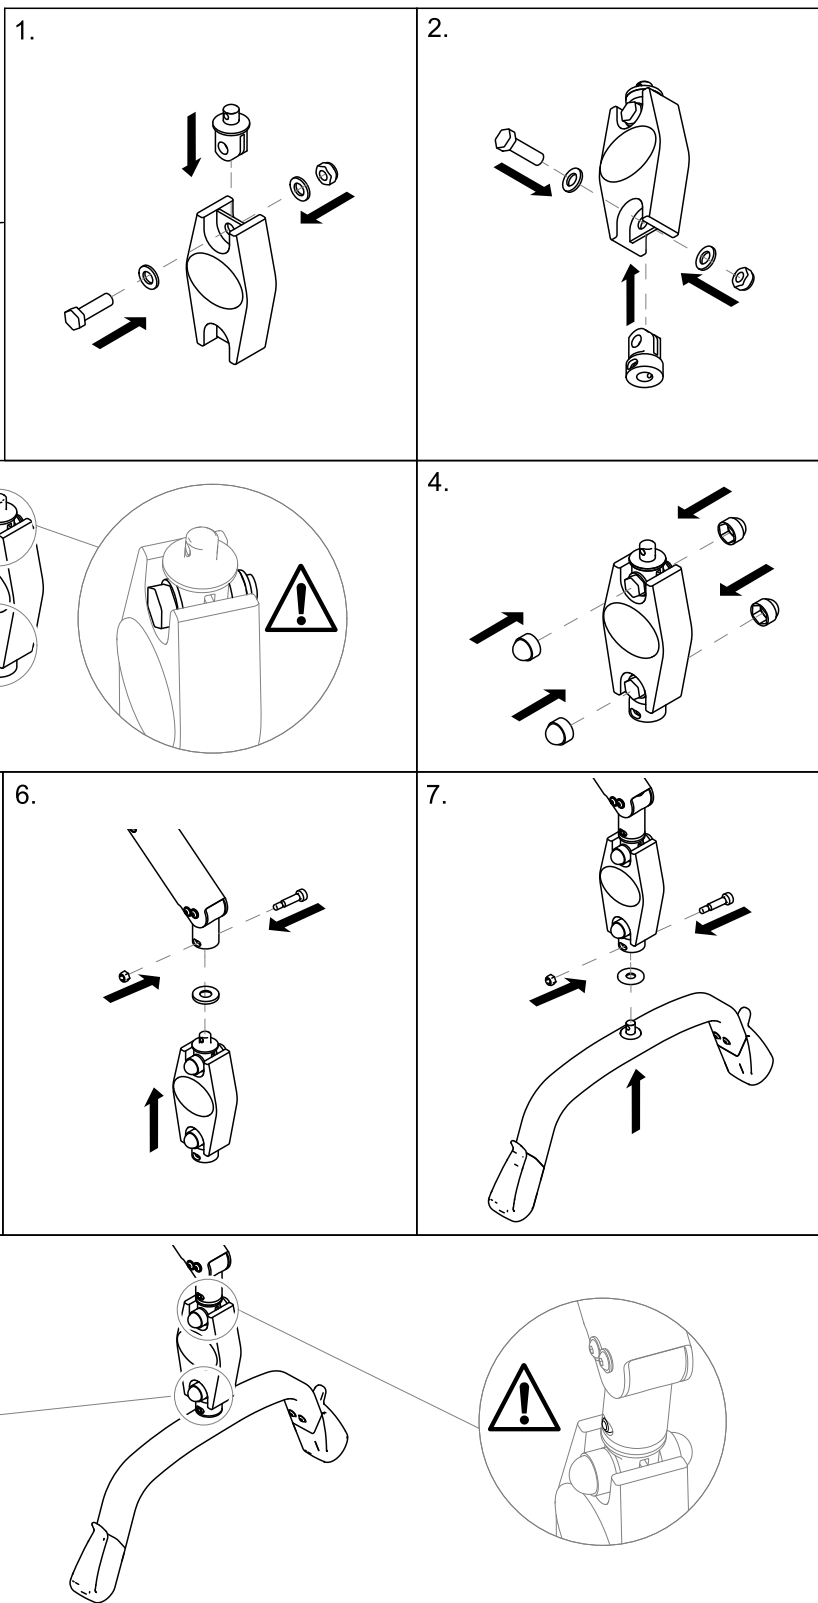

### Installing the Wunder CR200 scale with SMARTLOCK®

This instruction is an extract from the service manual. The service manual is available in other languages and can be downloaded from the Invacare website. For more information contact the Invacare representative in your country.

### Installing the Wunder CR200 scale with a fixed spreader bar

This instruction is an extract from the service manual. The service manual is available in other languages and can be downloaded from the Invacare website. For more information contact the Invacare representative in your country.