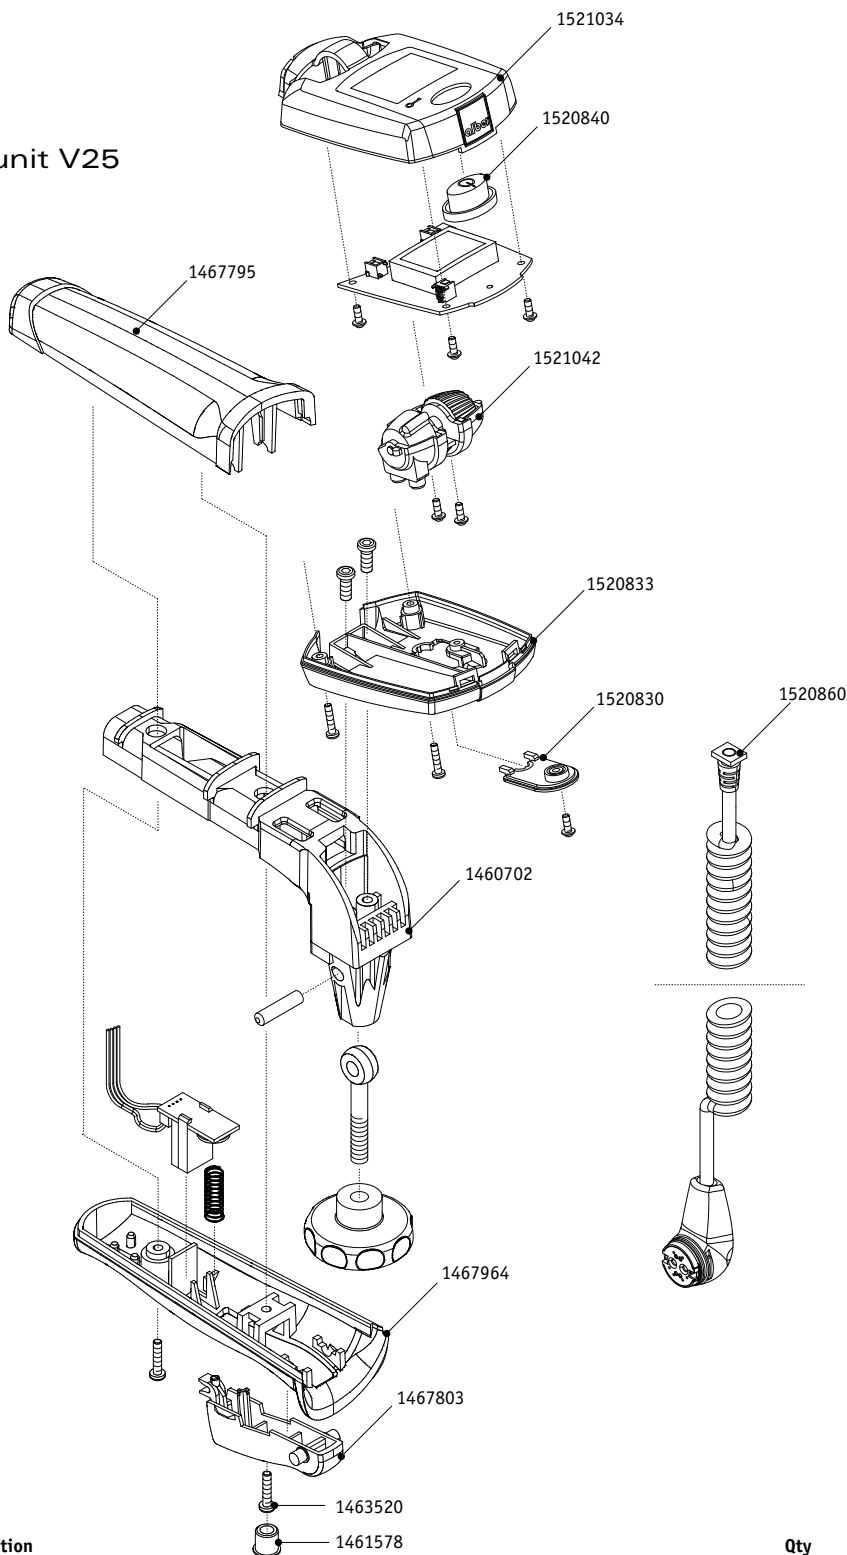

Control unit V25

Order number	Description	Qty	Net in EUR
1460702	Inlet control unit and handle for viamobil V15 chrome-plated	pcs.	15,45
1461578	Plug	pcs.	0,50
1463520	Screw Ejot PT K 30x14 WN	pcs.	0,15
1467795	Housing additional handle upper part	pcs.	6,65
1467803	Throttle attendant control e-fixE25/E26	pcs.	3,25
1467964	Housing attendant control lower display part	pcs.	16,50
1520830	Cover Control Unit V25, bottom side	pcs.	3,80
1520833	Housing Control Unit V25/E25/E26, bottom part	pcs.	4,10
1520840	Switch ON/OFF Control Unit viamobil V25	pcs.	1,95
1520860	Cable for Control Unit V25	pcs.	49,50
1521034	Housing Control Unit V25, upper part	pcs.	19,85
1521042	Roll Support V25, complete	pcs.	23,90

Drive unit V25

Order number	Description	Qty	Net in EUR
1456191	Cylinder head screw DIN 912 - M 6 x 20	pcs.	0,15
1456550	Set collar viamobil	pcs.	22,25
1459449	Threaded pin M6	pcs.	0,20
1520662	Hoist Motor V25	pcs.	78,50
1520666	Mounting profile V25, upper part	pcs.	31,50
1520667	Mounting profile V25, lower part	pcs.	28,50
1520698	Counterpart Profile V25, lower part	pcs.	2,80
1520725	Counterpart Profile V25, upper part	pcs.	16,50
1520765	Motor wire viamobil V25	pcs.	59,70
1520859	Cable harness with contact plate viamobil V25	pcs.	58,00
1521028	Bolt set viamobil V25, upper part	pcs.	36,85
1521029	Bolt set viamobil V25, lower part	pcs.	32,60
1521033	Cover without opening for push handles V25	pcs.	4,50
1521035	Drive Unit Cover V25	pcs.	18,70