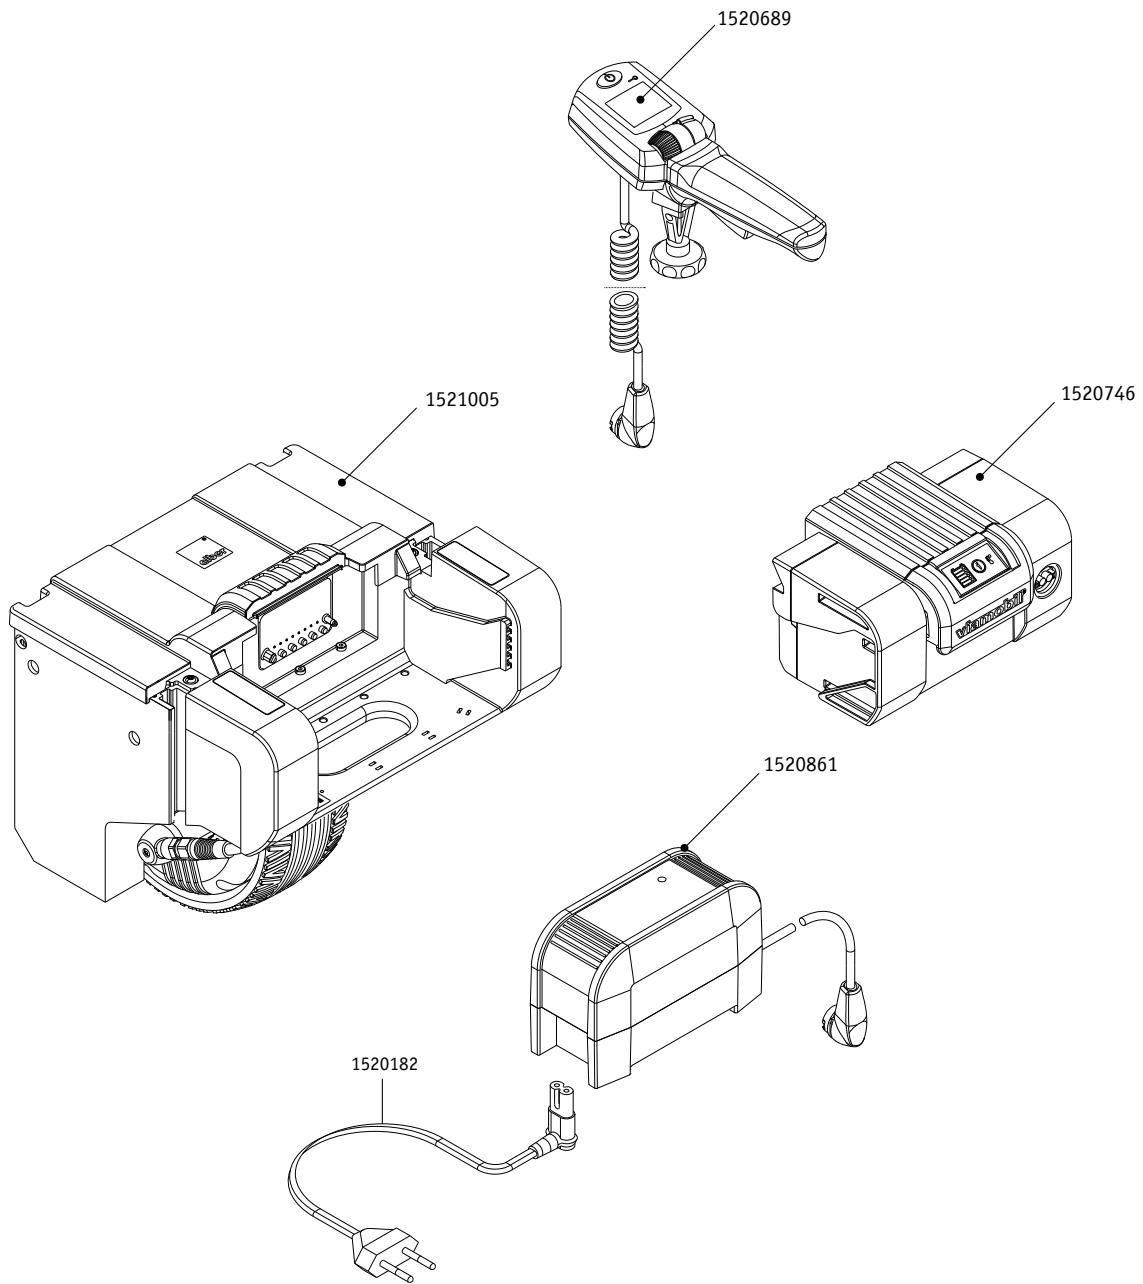

Components V25

Order number	Description	Qty	Net in EUR
1520182	Mains cable for charger 1.0A EU	pcs.	19,50
1520689	Control unit viamobil V25 complete	pcs.	381,00
1520746	Battery Pack for viamobil V25, complete	pcs.	395,00
1520861	Charger for viamobil V25, PS4515	pcs.	165,00
1521005	Drive unit complete viamobil V25	pcs.	2.670,00