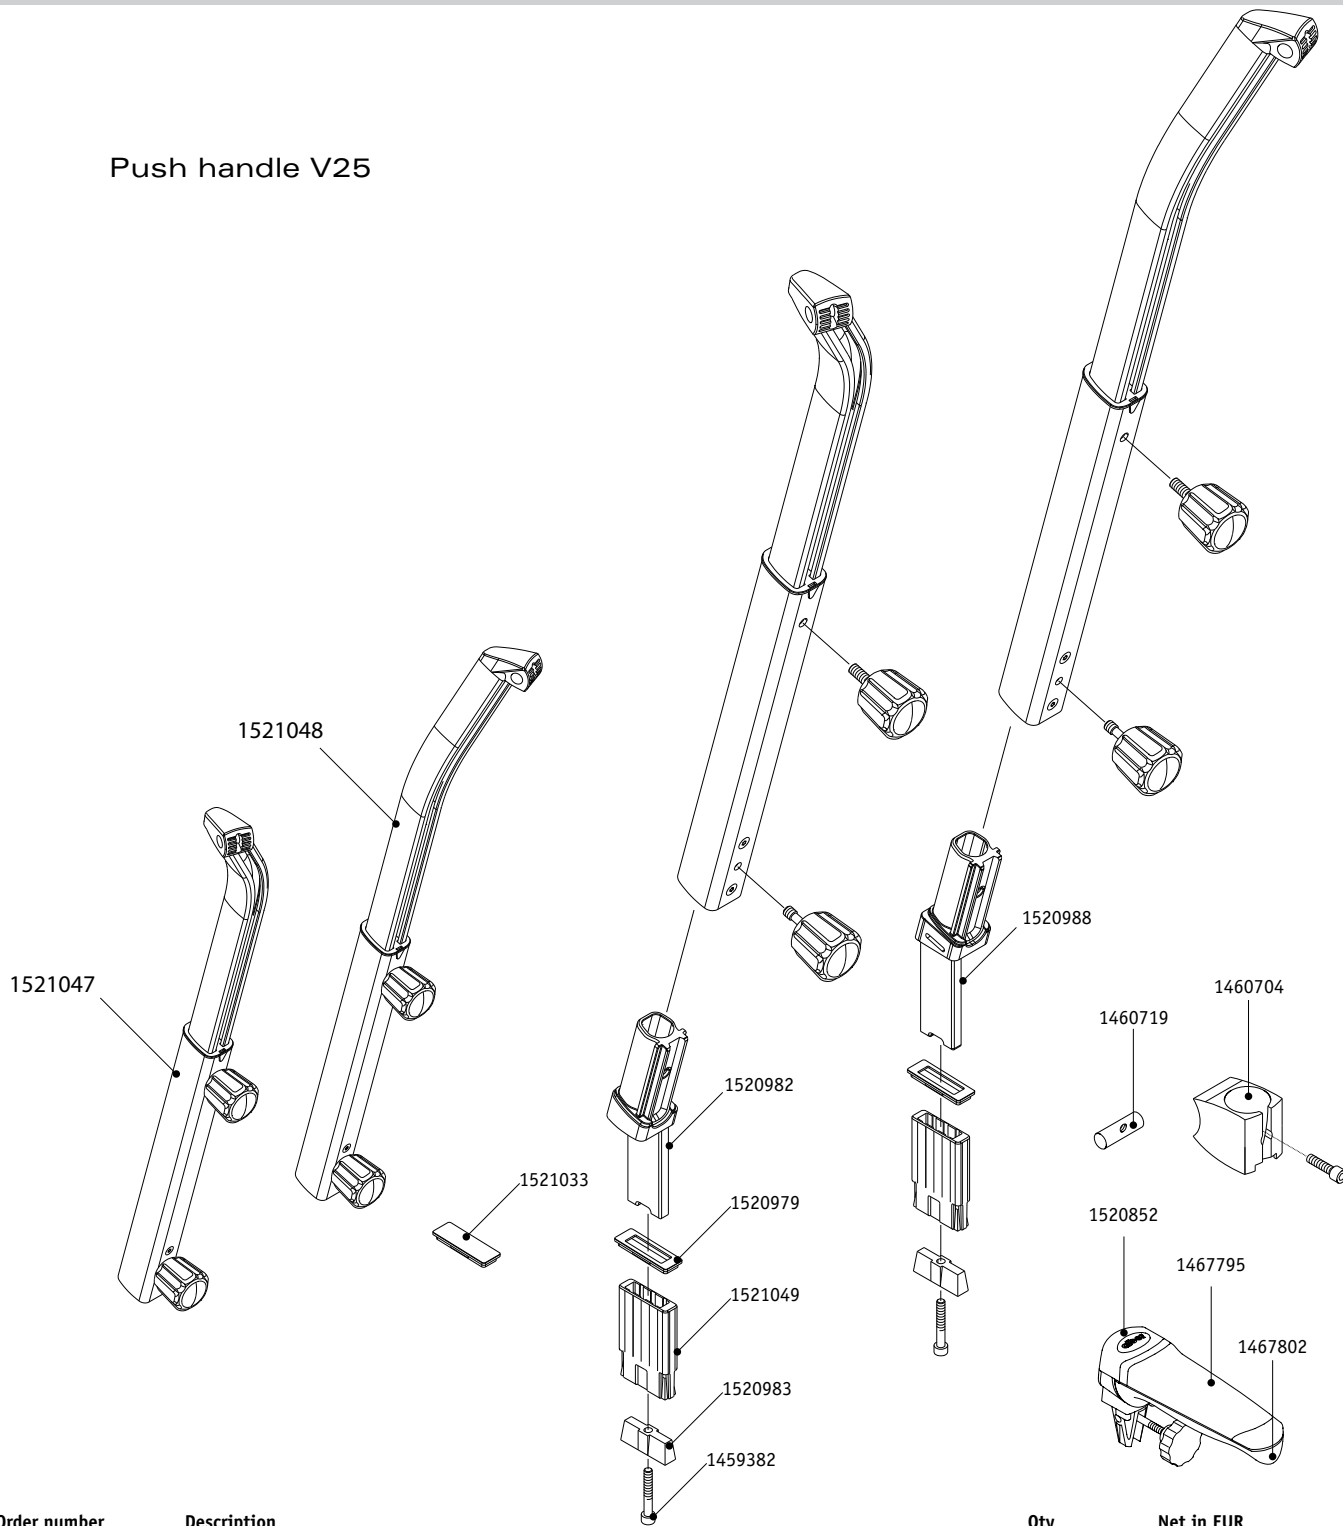

Drive unit V25

Order number	Description	Qty	Net in EUR
1456191	Cylinder head screw DIN 912 - M 6 x 20	pcs.	0,15
1456550	Set collar viamobil	pcs.	22,25
1459449	Threaded pin M6	pcs.	0,20
1520662	Hoist Motor V25	pcs.	78,50
1520666	Mounting profile V25, upper part	pcs.	31,50
1520667	Mounting profile V25, lower part	pcs.	28,50
1520698	Counterpart Profile V25, lower part	pcs.	2,80
1520725	Counterpart Profile V25, upper part	pcs.	16,50
1520765	Motor wire viamobil V25	pcs.	59,70
1520859	Cable harness with contact plate viamobil V25	pcs.	58,00
1521028	Bolt set viamobil V25, upper part	pcs.	36,85
1521029	Bolt set viamobil V25, lower part	pcs.	32,60
1521033	Cover without opening for push handles V25	pcs.	4,50
1521035	Drive Unit Cover V25	pcs.	18,70

Battery-Pack V25

Order number	Description	Qty	Net in EUR
1520575	Wheel incl. Tyre viamobil V25	pcs.	112,00
1521043	Handle of Battery Pack viamobil V25, complete	pcs.	14,40

Push handle V25

Order number	Description	Qty	Net in EUR
1459382	Cylinder head screw DIN 912 - M 6 x 80 - 8.8 v zgal Zn 5 bk c B	pcs.	0,95
1460704	Ballcup viamobil V15 chromium-plated	pcs.	12,31
1460719	Bolt	pcs.	3,15
1467795	Housing additional handle upper part	pcs.	6,65
1467802	Housing additional handle lower part	pcs.	3,25
1520852	Cover for handle viamobil V25	pcs.	3,70
1520979	Cover with opening for push handles V25	pcs.	1,20
1520982	Connecting piece, left viamobil V25	pcs.	69,00
1520983	Wedge	pcs.	14,20
1520988	Connecting piece, right viamobil V25	pcs.	69,00
1521033	Cover without opening for push handles V25	pcs.	4,50
1521047	Extra handle viamobil V25, left	pcs.	62,50
1521048	Extra handle viamobil V25, right	pcs.	62,50
1521049	Mounting for clamping	pcs.	2,70