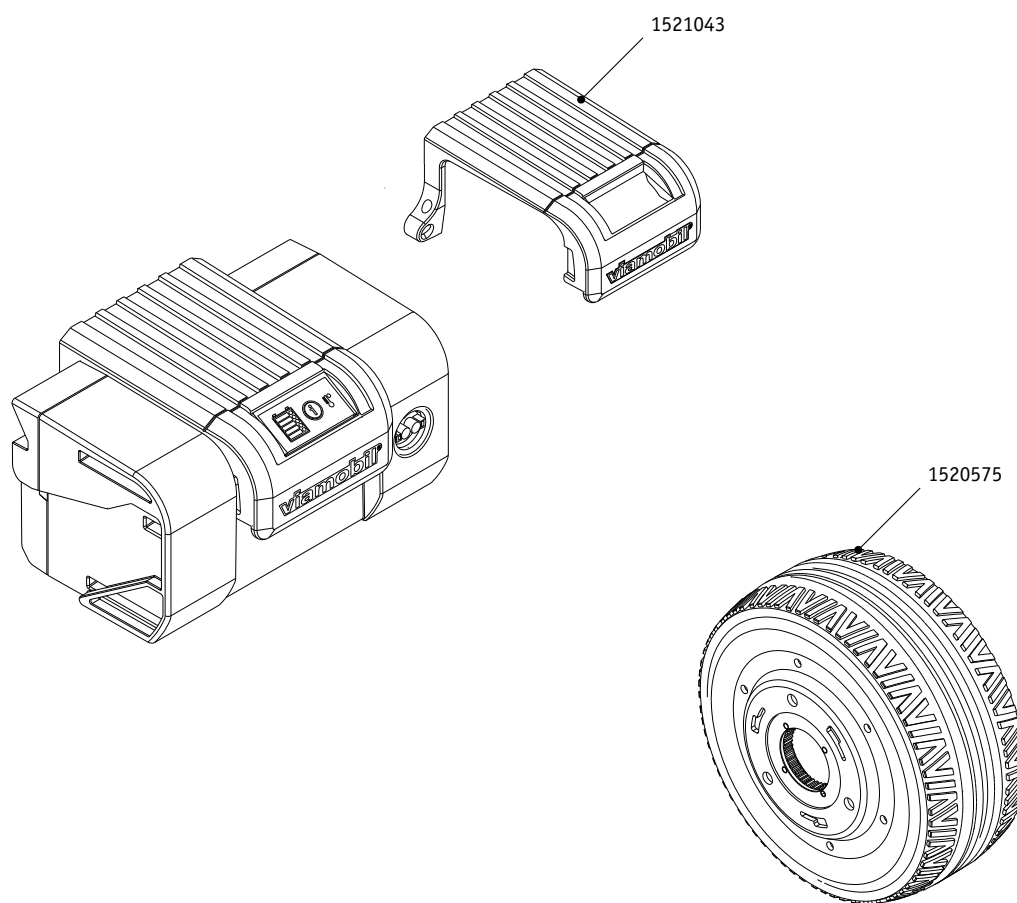

Battery-Pack V25

Order number	Description	Qty	Net in EUR
1520575	Wheel incl. Tyre viamobil V25	pcs.	112,00
1521043	Handle of Battery Pack viamobil V25, complete	pcs.	14,40