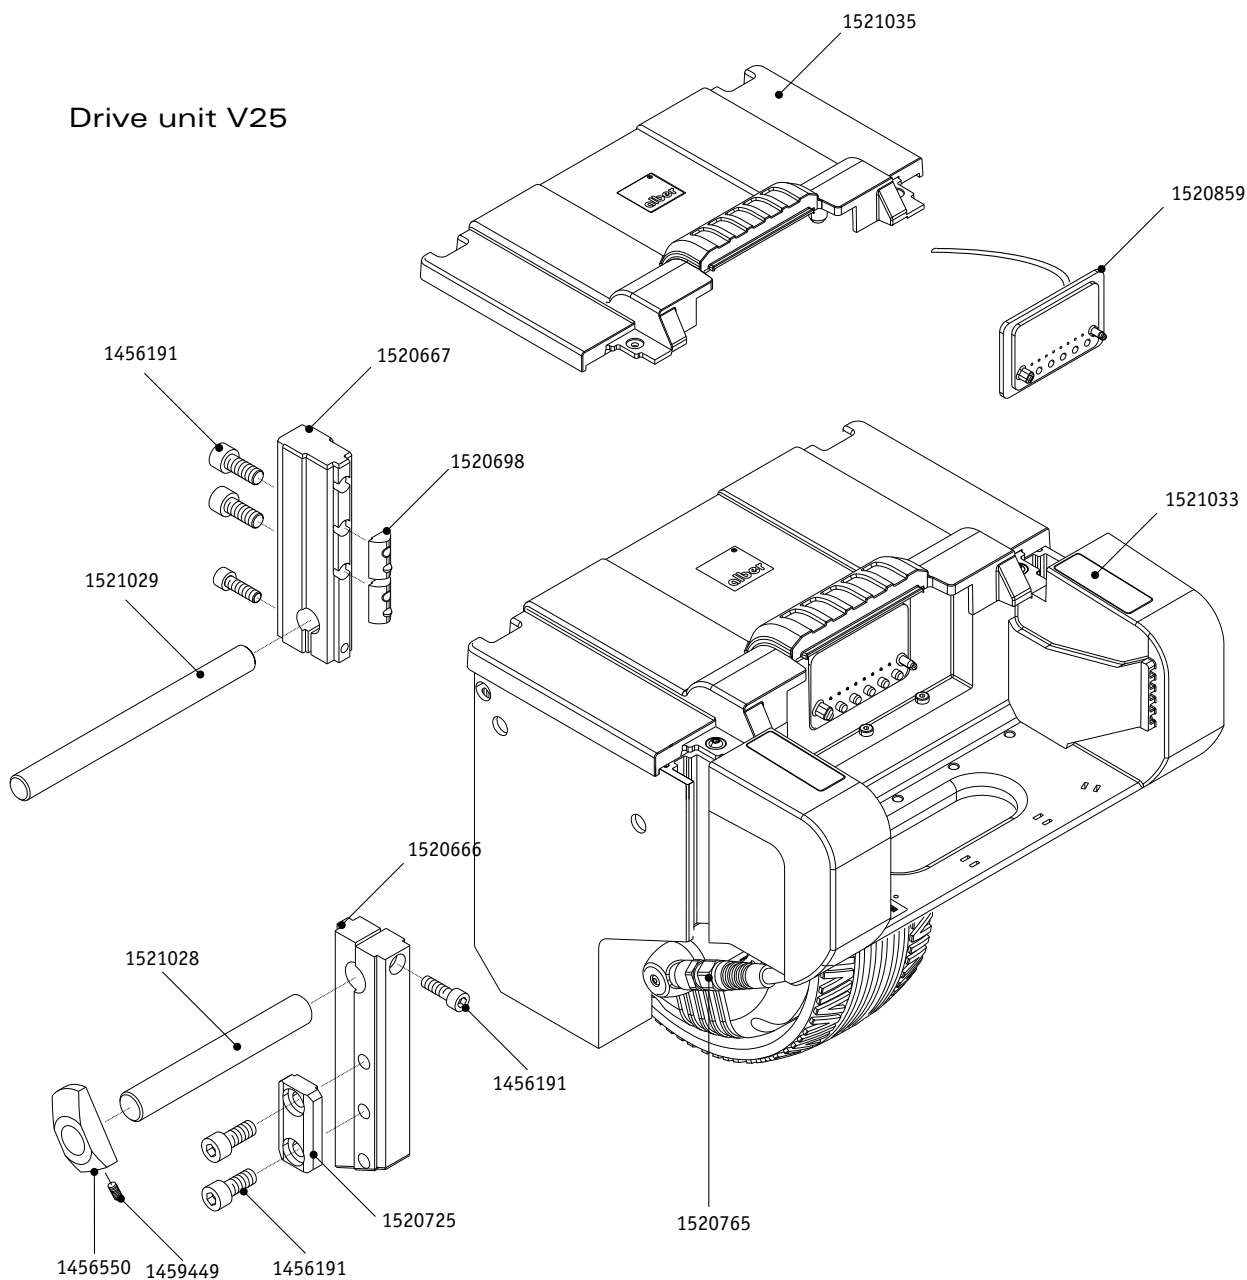

Control unit V25

Order number	Description	Qty	Net in EUR
1460702	Inlet control unit and handle for viamobil V15 chrome-plated	pcs.	15,45
1461578	Plug	pcs.	0,50
1463520	Screw Ejot PT K 30x14 WN	pcs.	0,15
1467795	Housing additional handle upper part	pcs.	6,65
1467803	Throttle attendant control e-fixE25/E26	pcs.	3,25
1467964	Housing attendant control lower display part	pcs.	16,50
1520830	Cover Control Unit V25, bottom side	pcs.	3,80
1520833	Housing Control Unit V25/E25/E26, bottom part	pcs.	4,10
1520840	Switch ON/OFF Control Unit viamobil V25	pcs.	1,95
1520860	Cable for Control Unit V25	pcs.	49,50
1521034	Housing Control Unit V25, upper part	pcs.	19,85
1521042	Roll Support V25, complete	pcs.	23,90

Drive unit V25

Order number	Description	Qty	Net in EUR
1456191	Cylinder head screw DIN 912 - M 6 x 20	pcs.	0,15
1456550	Set collar viamobil	pcs.	22,25
1459449	Threaded pin M6	pcs.	0,20
1520662	Hoist Motor V25	pcs.	78,50
1520666	Mounting profile V25, upper part	pcs.	31,50
1520667	Mounting profile V25, lower part	pcs.	28,50
1520698	Counterpart Profile V25, lower part	pcs.	2,80
1520725	Counterpart Profile V25, upper part	pcs.	16,50
1520765	Motor wire viamobil V25	pcs.	59,70
1520859	Cable harness with contact plate viamobil V25	pcs.	58,00
1521028	Bolt set viamobil V25, upper part	pcs.	36,85
1521029	Bolt set viamobil V25, lower part	pcs.	32,60
1521033	Cover without opening for push handles V25	pcs.	4,50
1521035	Drive Unit Cover V25	pcs.	18,70