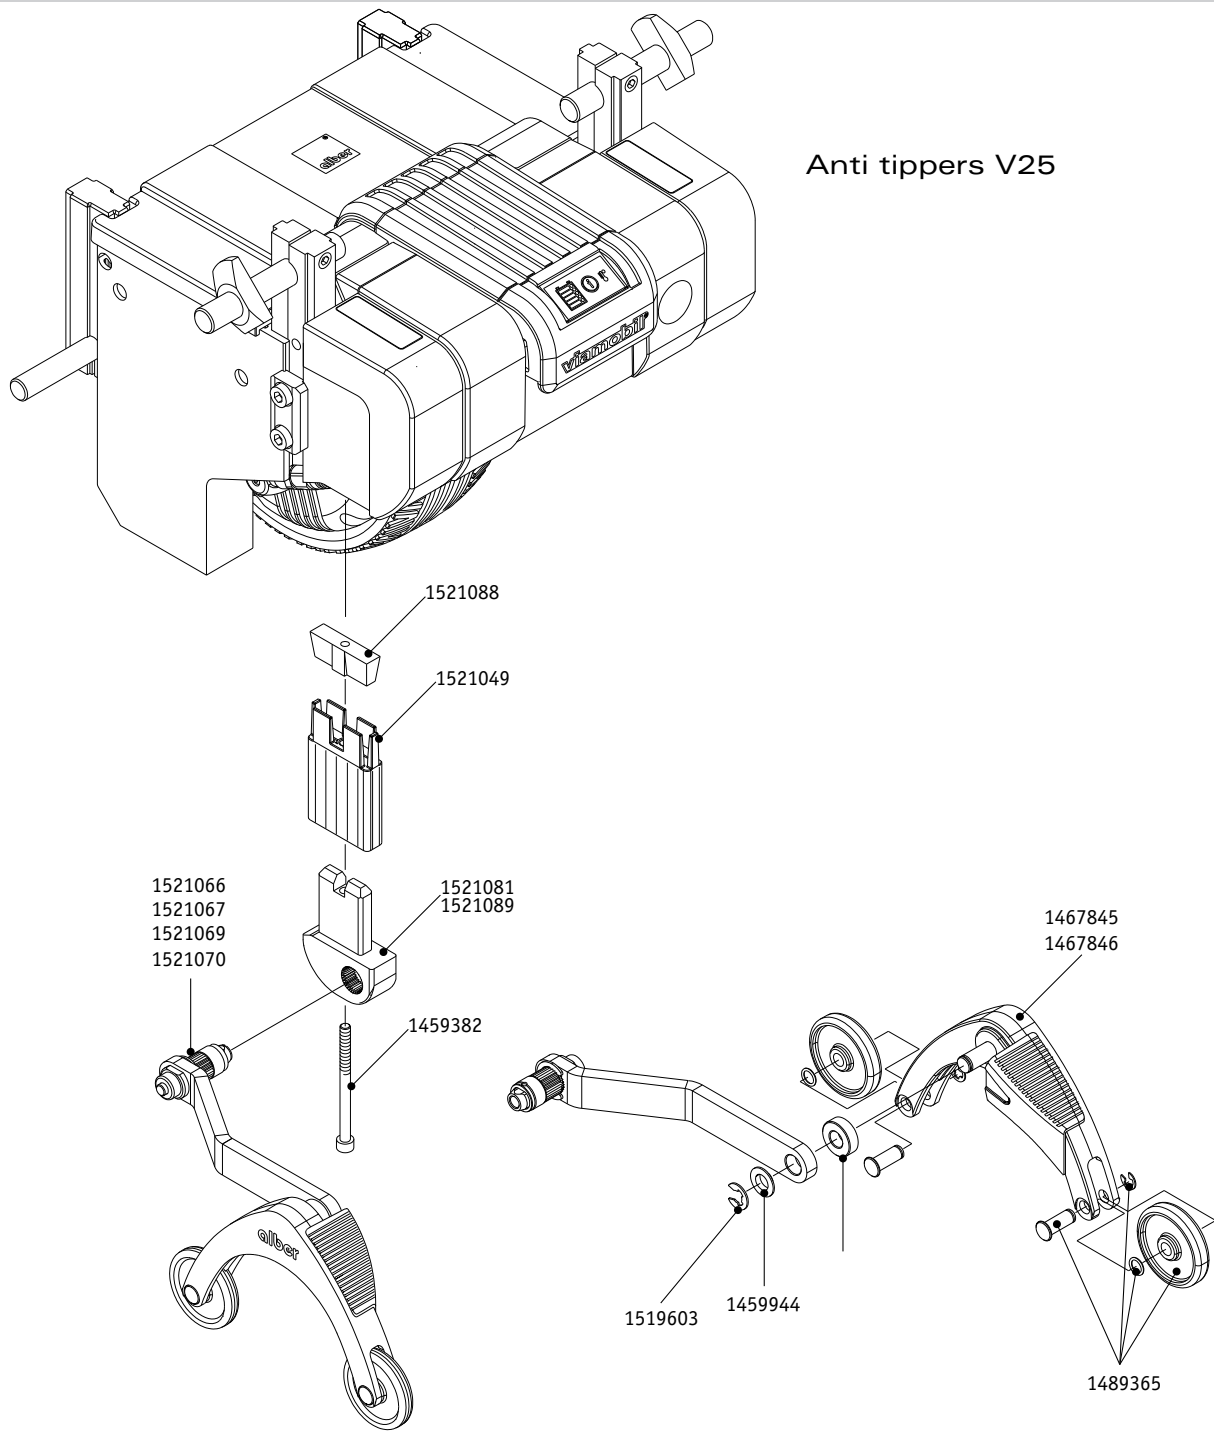

Battery-Pack V25

Order number	Description	Qty	Net in EUR
1520575	Wheel incl. Tyre viamobil V25	pcs.	112,00
1521043	Handle of Battery Pack viamobil V25, complete	pcs.	14,40

Push handle V25

Order number	Description	Qty	Net in EUR
1459382	Cylinder head screw DIN 912 - M 6 x 80 - 8.8 v zgal Zn 5 bk c B	pcs.	0,95
1460704	Ballcup viamobil V15 chromium-plated	pcs.	12,31
1460719	Bolt	pcs.	3,15
1467795	Housing additional handle upper part	pcs.	6,65
1467802	Housing additional handle lower part	pcs.	3,25
1520852	Cover for handle viamobil V25	pcs.	3,70
1520979	Cover with opening for push handles V25	pcs.	1,20
1520982	Connecting piece, left viamobil V25	pcs.	69,00
1520983	Wedge	pcs.	14,20
1520988	Connecting piece, right viamobil V25	pcs.	69,00
1521033	Cover without opening for push handles V25	pcs.	4,50
1521047	Extra handle viamobil V25, left	pcs.	62,50
1521048	Extra handle viamobil V25, right	pcs.	62,50
1521049	Mounting for clamping	pcs.	2,70

Anti tippers V25

Order number	Description	Qty	Net in EUR
1459382	Cylinder head screw DIN 912 - M 6 x 80 - 8.8 vzgal Zn 5 bk c B	pcs.	0,95
1459944	DIN 988 - 10 x 16 x 1 - St	pcs.	0,05
1467845	Support angle right for anti-tippers with jack-up function	pcs.	16,90
1467846	Support angle left for anti-tippers with jack-up function	pcs.	16,90
1489365	Wheel for anti-tippers with jack-up function	pcs.	2,00
1519603	Securing disk DIN 6799-Gr.8 vz	pcs.	0,05
1521049	Mounting for clamping	pcs.	2,70
1521066	Anti-tipper viamobil V25 wide, left	pcs.	73,00
1521067	Anti-tipper viamobil V25 wide, right	pcs.	73,00
1521069	Anti-tipper viamobil V25 narrow, left	pcs.	73,00
1521070	Anti-tipper viamobil V25 narrow, right	pcs.	73,00
1521071	Fixation set for two anti-tippers V25	pcs.	106,10
1521081	Locking mechanism for anti-tipper V25 left	pcs.	19,80
1521088	Wedge	pcs.	14,20
1521089	Locking mechanism for anti-tipper V25 right	pcs.	19,80