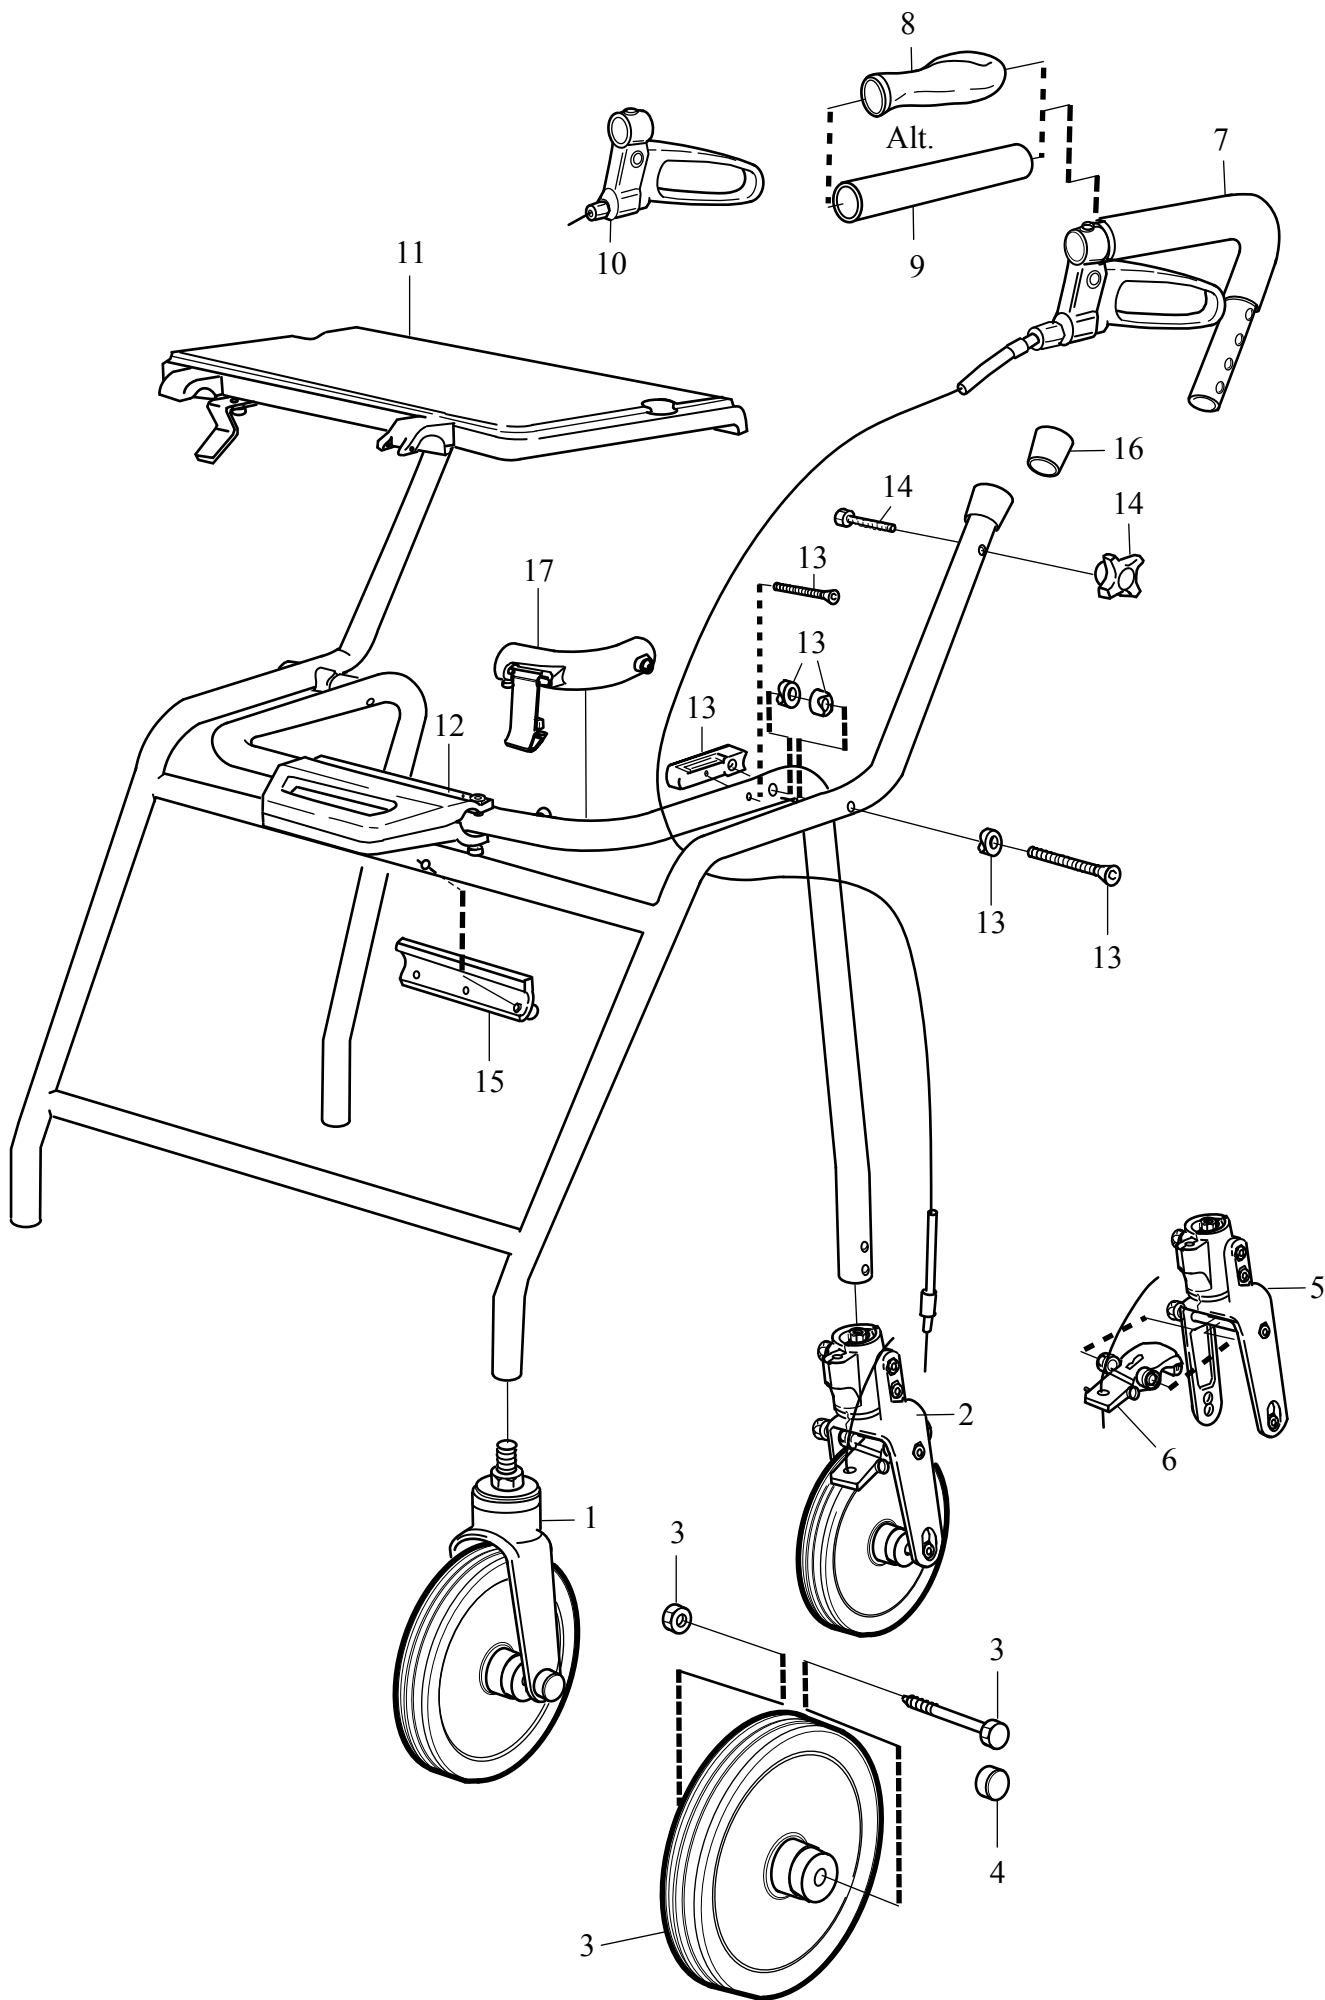

DOLOMITE LEGACY/OPAL

1	13565-25	SL II-wheel complete in front fork (pcs)
2	12594	SL II-wheel complete in plastic rear fork (pcs)
3	12609	SL II-wheel kit complete (pcs)
4	70050	Cover (pcs)
5	13093	Rear fork (pcs)
6	12617	Brake flap, complete DABS (pcs)
7	13309	Handle kit DABS, left. Incl. soft grip and wire (pcs)
	13308	Handle kit DABS, right. Incl. soft grip and wire (pcs)
8	12509	Anatomic grip incl. Cover (pair)
9	12677	Soft grip incl. Covers (pair)
10	13464-L	Handle kit, left incl. wire
10	13464-R	Handle kit, right incl. wire
11	12545	Flip-up seat, compl w. attachment part w/o safety latch (pcs)
12	12622	Folding handle kit (pcs)
13	12627	Folding hinge kit (pair)
14	12665	High adjustment knob and screw (pair)
15	12647	Plastic rail for folding mec. incl. Screws (pcs)
16	70029	End cap (pcs)
17	12656	Safety latch, frame assembly (pcs)
	70202	Safety latch without holder (pcs)
	82144	Operating instructions (pcs)