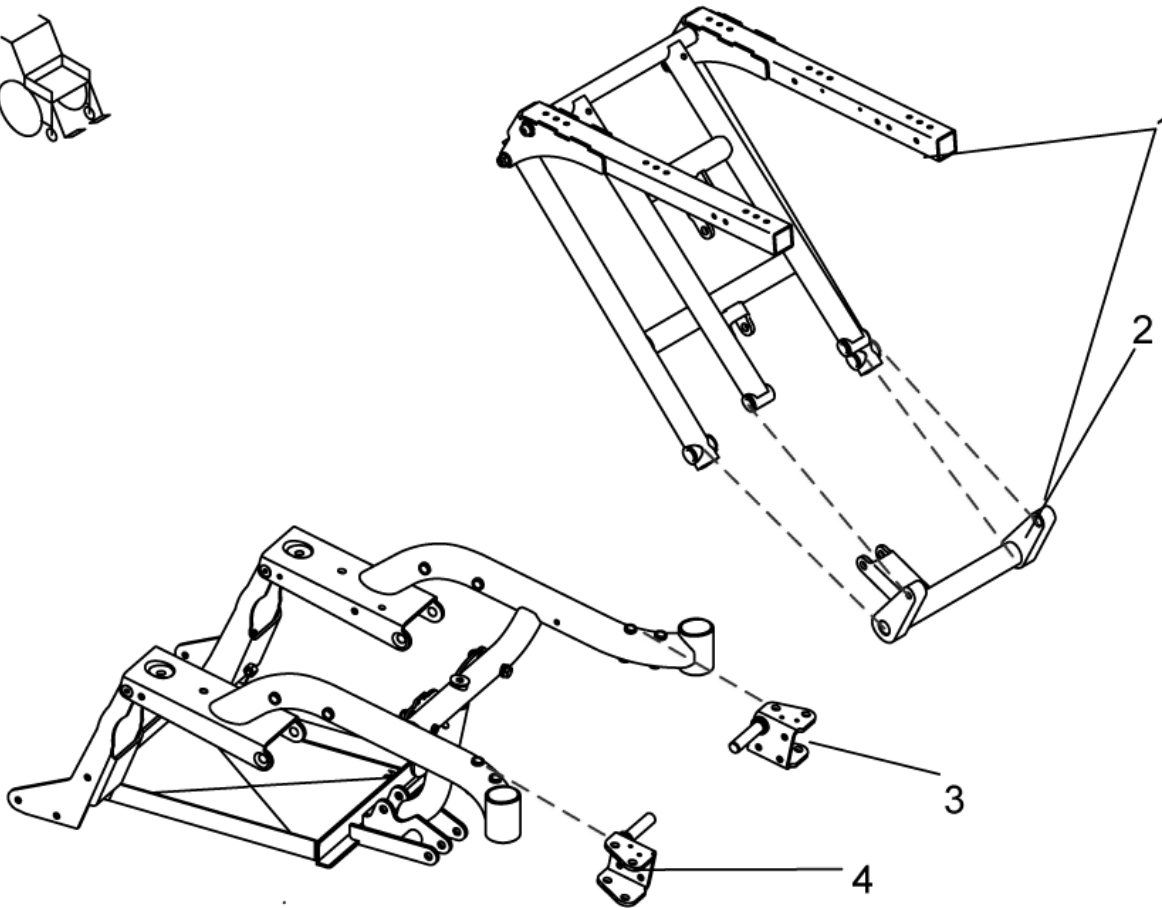

# Lifter

1418527.dwg

item	ordercode	description	quantity
1	1418527	PREASSEMBLED LIFTER UNIT	1
2	1440506	SWIVEL FORK LIFTER WITH BUSHINGS CPL.	1
3	1418547-9005	BEARING PLATE LH	1
4	1418544-9005	BEARING PLATE RH	1
-	1434934	SEAT HEIGHT ADJUSTMENT MANUAL, PREASSEMBLED	1
-	1434935	SEAT ANGLE ADJUSTMENT MANUAL, PREASSEMBLED	1
-	1434931	SEAT HEIGHT ADJUSTMENT ELECTRICAL, PREASSEMBLED	1
-	1434932	SEAT ANGLE ADJUSTMENT ELECTRICAL, PREASSEMBLED	1

# Seat Height Adjustment Manual

1434934.dwg

item	ordercode	description	quantity
1-5	1434934	SEAT HEIGHT ADJUSTMENT MANUAL, PREASSEMBLED	1
1	1419941-0003	SECURING BOLT 44.5 MM	2
2	1419943-0003	SECURING BOLT 52.5 MM	1
3	1420003	SPINDLE SEAT HEIGHT ADJUSTMENT MANUAL CPL.	1
4	1430121	RESTRAINT 25 MM	1
5	K32395	SL-LOCKING WASHER 10 MM	3

item	ordercode	description	quantity
1-10	1434935	SEAT ANGLE ADJUSTMENT MANUAL, PREASSEMBLED	1
1	1419941-0003	SECURING BOLT 44.5 MM	1
2	1420004	SPINDLE SEAT ANGLE ADJUSTMENT MANUAL CPL.	1
3	1423440-9005	ANGLE BRACE	1
4	1423490	BOLT M10 X 125 DIN 912	1
5	1426296	SPACER 10,5 X 21 X 12	1
6	1426297	SPACER 10,5 X 21 X 16	1
7	K32395	SL-LOCKING WASHER 10 MM	1
8	5824318	SCREW M8 X 65 DIN 912	1
9	NA	NYLOC NUT M10 DIN 985	1
10	NA	WASHER DIN 125 10,5x2	3

## Seat Angle Adjustment electrical

1434932.dwg

item	ordercode	description	quantity
1-10	1434932	SEAT ANGLE ADJUSTMENT ELECTRICAL, PREASSEMBLED	1
1	1434425	MOTOR LA30.1L-50-24-001 w. PULL BRAKE	1
2	1419941-0003	SECURING BOLT 44.5 MM	1
3	K32395	SL-LOCKING WASHER 10 MM	1
4	1423440-9005	ANGLE BRACE	1
5	1426296	SPACER 10,5 X 21 X 12	1
6	1426297	SPACER 10,5 X 21 X 16	1
7	1423490	BOLT M10 X 125 DIN 912	1
8	5824318	SCREW M8 X 65 DIN 912	1
9	NA	NYLOC NUT M10 DIN 985	1
10	NA	WASHER DIN 125 10,5x2	3