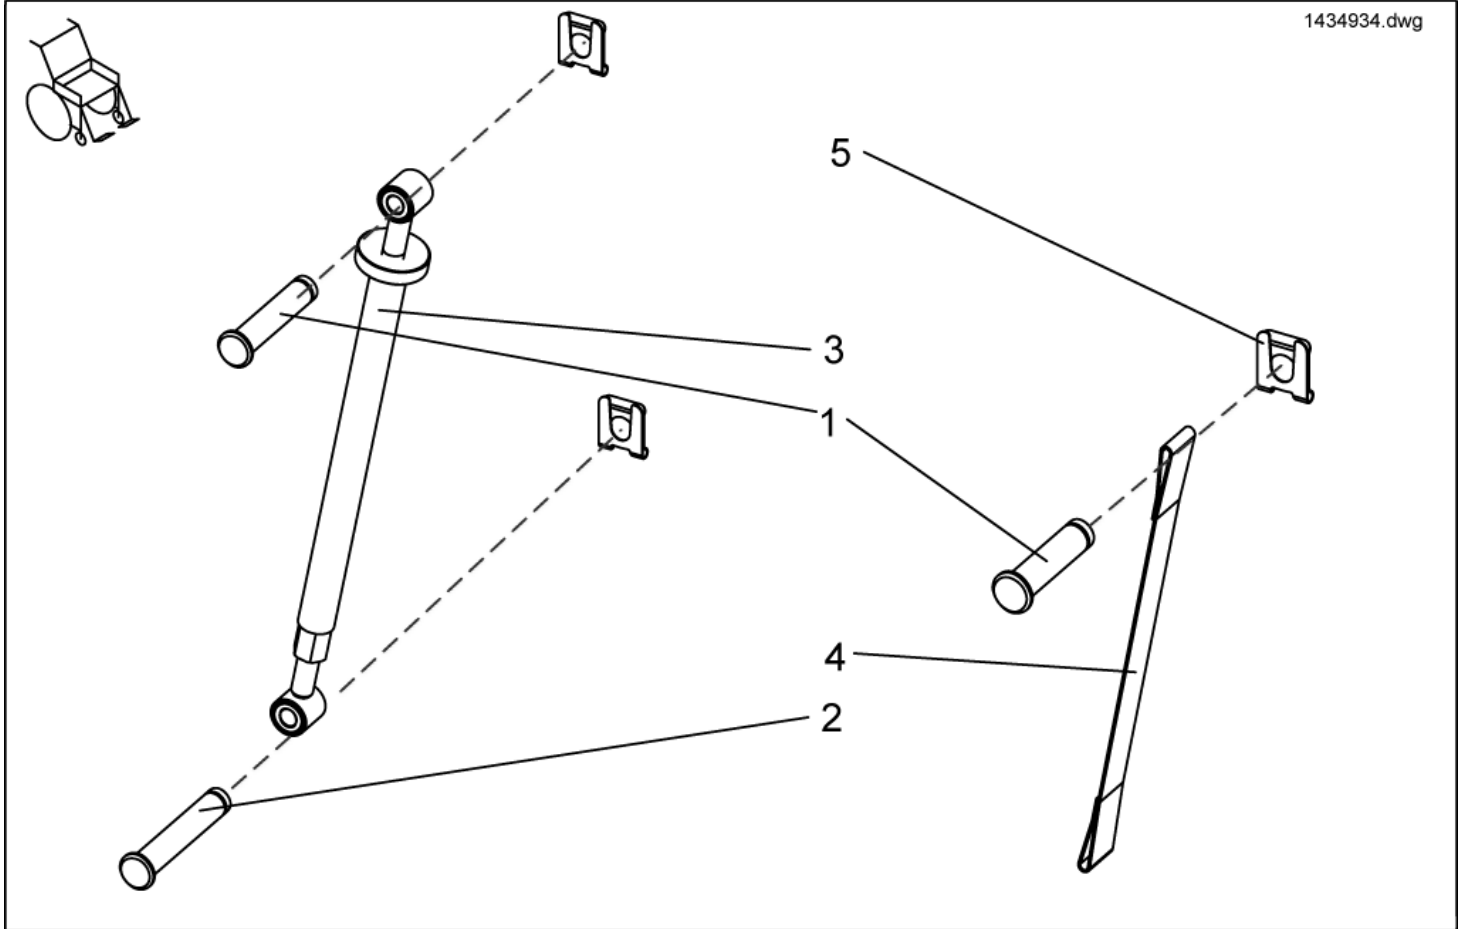

# Lifter

1418527.dwg

item	ordercode	description	quantity
1	1418527	PREASSEMBLED LIFTER UNIT	1
2	1440506	SWIVEL FORK LIFTER WITH BUSHINGS CPL.	1
3	1418547-9005	BEARING PLATE LH	1
4	1418544-9005	BEARING PLATE RH	1
-	1434934	SEAT HEIGHT ADJUSTMENT MANUAL, PREASSEMBLED	1
-	1434935	SEAT ANGLE ADJUSTMENT MANUAL, PREASSEMBLED	1
-	1434931	SEAT HEIGHT ADJUSTMENT ELECTRICAL, PREASSEMBLED	1
-	1434932	SEAT ANGLE ADJUSTMENT ELECTRICAL, PREASSEMBLED	1

# Seat Height Adjustment Manual

1434934.dwg

item	ordercode	description	quantity
1-5	1434934	SEAT HEIGHT ADJUSTMENT MANUAL, PREASSEMBLED	1
1	1419941-0003	SECURING BOLT 44.5 MM	2
2	1419943-0003	SECURING BOLT 52.5 MM	1
3	1420003	SPINDLE SEAT HEIGHT ADJUSTMENT MANUAL CPL.	1
4	1430121	RESTRAINT 25 MM	1
5	K32395	SL-LOCKING WASHER 10 MM	3

item	ordercode	description	quantity
1-10	1434935	SEAT ANGLE ADJUSTMENT MANUAL, PREASSEMBLED	1
1	1419941-0003	SECURING BOLT 44.5 MM	1
2	1420004	SPINDLE SEAT ANGLE ADJUSTMENT MANUAL CPL.	1
3	1423440-9005	ANGLE BRACE	1
4	1423490	BOLT M10 X 125 DIN 912	1
5	1426296	SPACER 10,5 X 21 X 12	1
6	1426297	SPACER 10,5 X 21 X 16	1
7	K32395	SL-LOCKING WASHER 10 MM	1
8	5824318	SCREW M8 X 65 DIN 912	1
9	NA	NYLOC NUT M10 DIN 985	1
10	NA	WASHER DIN 125 10,5x2	3

## Seat Angle Adjustment electrical

1434932.dwg

item	ordercode	description	quantity
1-10	1434932	SEAT ANGLE ADJUSTMENT ELECTRICAL, PREASSEMBLED	1
1	1434425	MOTOR LA30.1L-50-24-001 w. PULL BRAKE	1
2	1419941-0003	SECURING BOLT 44.5 MM	1
3	K32395	SL-LOCKING WASHER 10 MM	1
4	1423440-9005	ANGLE BRACE	1
5	1426296	SPACER 10,5 X 21 X 12	1
6	1426297	SPACER 10,5 X 21 X 16	1
7	1423490	BOLT M10 X 125 DIN 912	1
8	5824318	SCREW M8 X 65 DIN 912	1
9	NA	NYLOC NUT M10 DIN 985	1
10	NA	WASHER DIN 125 10,5x2	3