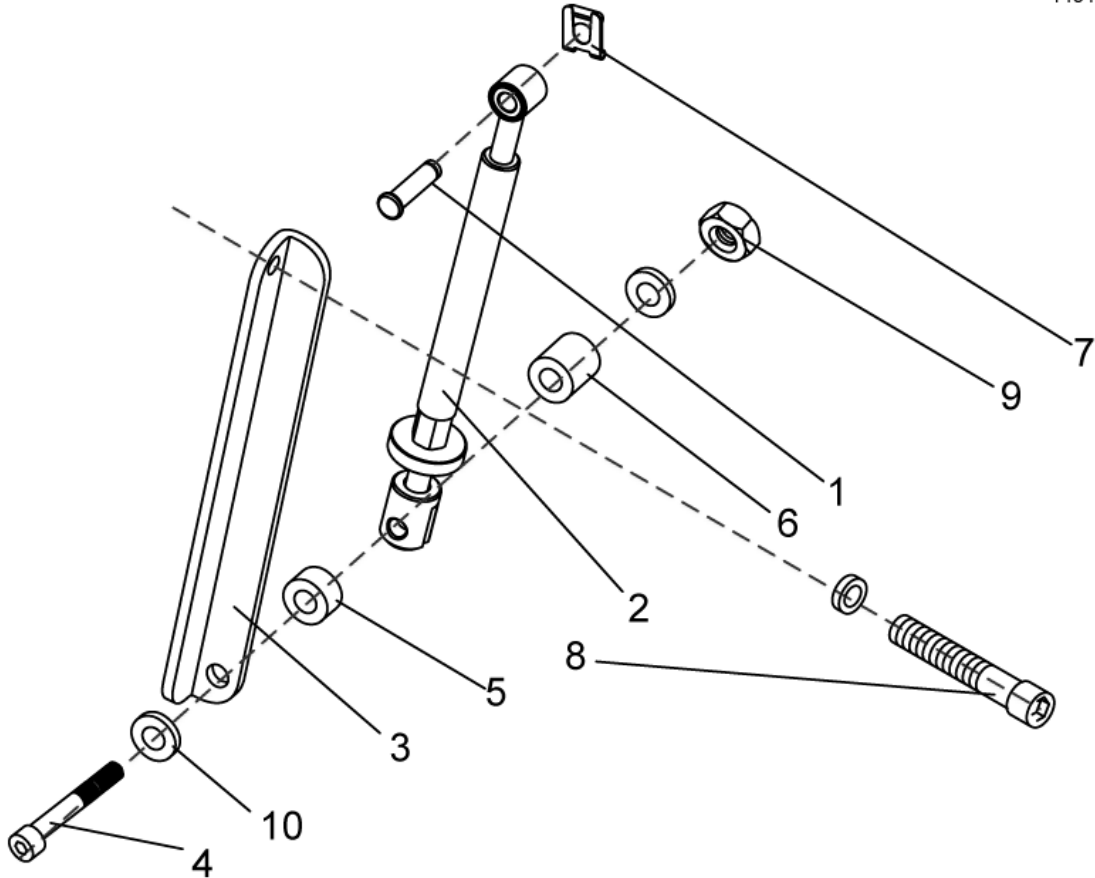

# Lifter

1418527.dwg

item	ordercode	description	quantity
1	1418527	PREASSEMBLED LIFTER UNIT	1
2	1440506	SWIVEL FORK LIFTER WITH BUSHINGS CPL.	1
3	1418547-9005	BEARING PLATE LH	1
4	1418544-9005	BEARING PLATE RH	1
-	1434934	SEAT HEIGHT ADJUSTMENT MANUAL, PREASSEMBLED	1
-	1434935	SEAT ANGLE ADJUSTMENT MANUAL, PREASSEMBLED	1
-	1434931	SEAT HEIGHT ADJUSTMENT ELECTRICAL, PREASSEMBLED	1
-	1434932	SEAT ANGLE ADJUSTMENT ELECTRICAL, PREASSEMBLED	1

# Seat Height Adjustment Manual

1434934.dwg

item	ordercode	description	quantity
1-5	1434934	SEAT HEIGHT ADJUSTMENT MANUAL, PREASSEMBLED	1
1	1419941-0003	SECURING BOLT 44.5 MM	2
2	1419943-0003	SECURING BOLT 52.5 MM	1
3	1420003	SPINDLE SEAT HEIGHT ADJUSTMENT MANUAL CPL.	1
4	1430121	RESTRAINT 25 MM	1
5	K32395	SL-LOCKING WASHER 10 MM	3

item	ordercode	description	quantity
1-10	1434935	SEAT ANGLE ADJUSTMENT MANUAL, PREASSEMBLED	1
1	1419941-0003	SECURING BOLT 44.5 MM	1
2	1420004	SPINDLE SEAT ANGLE ADJUSTMENT MANUAL CPL.	1
3	1423440-9005	ANGLE BRACE	1
4	1423490	BOLT M10 X 125 DIN 912	1
5	1426296	SPACER 10,5 X 21 X 12	1
6	1426297	SPACER 10,5 X 21 X 16	1
7	K32395	SL-LOCKING WASHER 10 MM	1
8	5824318	SCREW M8 X 65 DIN 912	1
9	NA	NYLOC NUT M10 DIN 985	1
10	NA	WASHER DIN 125 10,5x2	3

## Seat Angle Adjustment electrical

1434932.dwg

item	ordercode	description	quantity
1-10	1434932	SEAT ANGLE ADJUSTMENT ELECTRICAL, PREASSEMBLED	1
1	1434425	MOTOR LA30.1L-50-24-001 w. PULL BRAKE	1
2	1419941-0003	SECURING BOLT 44.5 MM	1
3	K32395	SL-LOCKING WASHER 10 MM	1
4	1423440-9005	ANGLE BRACE	1
5	1426296	SPACER 10,5 X 21 X 12	1
6	1426297	SPACER 10,5 X 21 X 16	1
7	1423490	BOLT M10 X 125 DIN 912	1
8	5824318	SCREW M8 X 65 DIN 912	1
9	NA	NYLOC NUT M10 DIN 985	1
10	NA	WASHER DIN 125 10,5x2	3