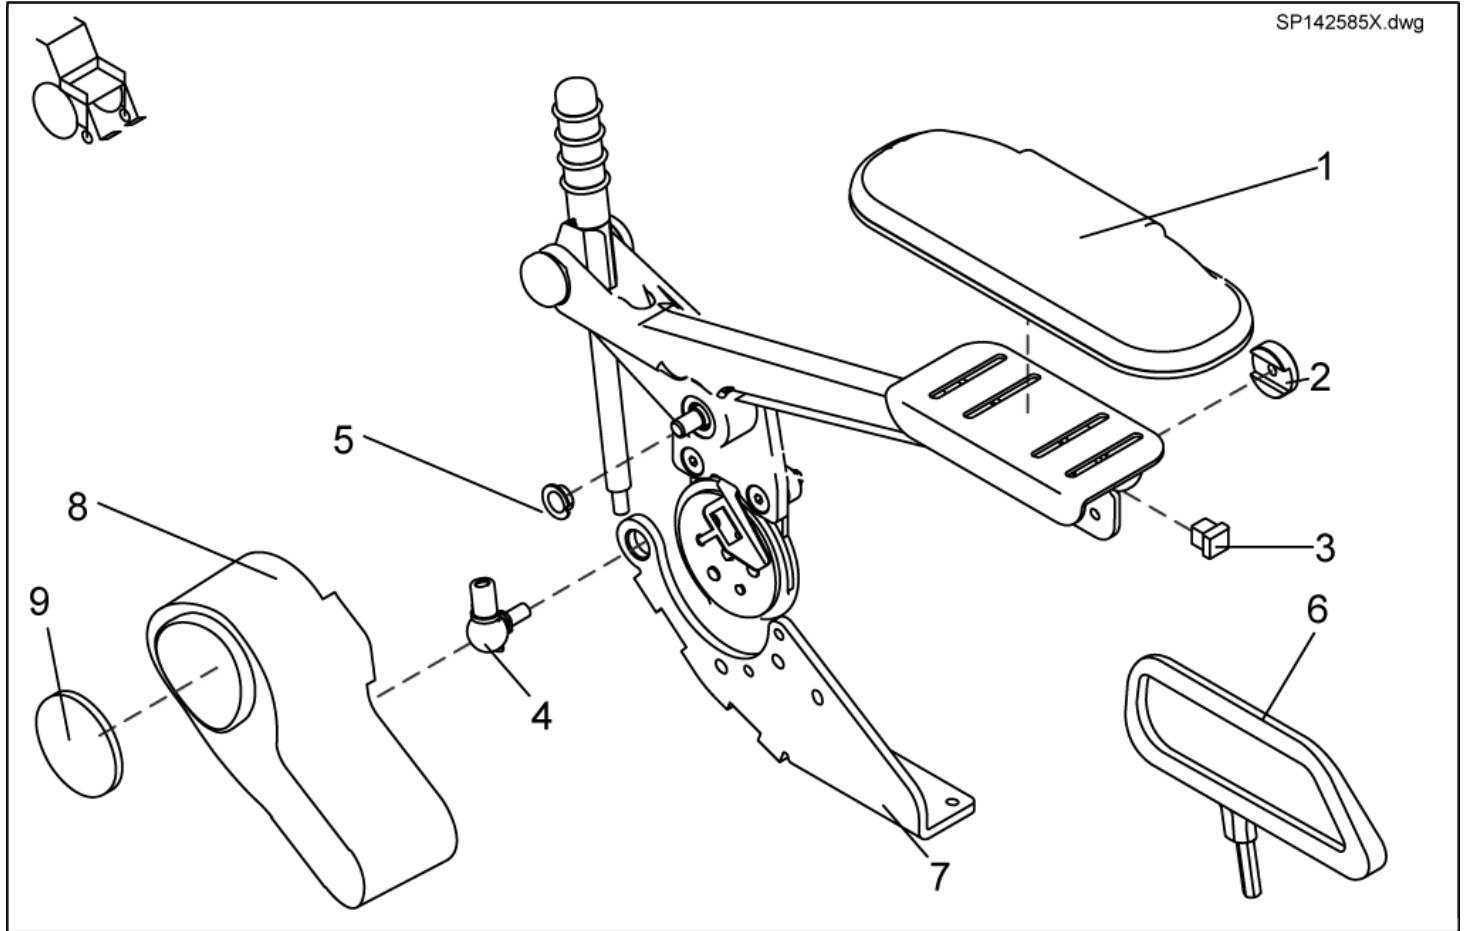

Side Panels - Sliding Armrests

SP142585X.dwg

item	ordercode	description	quantity
-	SP1425853	KIT SLIDING ARMRESTS PAIR MANUAL	1
-	SP1425859	KIT SLIDING ARMRESTS PAIR, F. EL. BACKREST ADJUSTMENT	1
1-5	SP5314641	SLIDING ARMREST LH CPL.	1
1-5	SP5311680	SLIDING ARMREST RH CPL.	1
1	5311680	ARMREST UPHOLSTERY 260 MM	1
1	5314641	ARMREST UPHOLSTERY 320 MM	1
2	1421657-0003	RETAINING WASHER BLACK GALVANISED	4
3	L01055	TUBE END PLUG E 15 X 15	1
4	N04109	SWIVEL JOINT AS 13-M8 RH	2
5	N02194	BUSH BB 1209 DU	8
6	SP1436540	CLOTHING PROTECTOR PAIR SLIDING ARMREST SB=39CM	1
6	SP1436539	CLOTHING PROTECTOR PAIR SLIDING ARMREST SB>39CM	1
7	1429564-9005	FITTING ATTACHMENT LH F. SLIDING ARMREST	1
7	1429563-9005	FITTING ATTACHMENT RH F. MANUAL ADJUSTMENT	1
8	1428057	MOTOR CAP FOR ELECTRIC BACKREST	1
9	1420482	REFLECTOR	1