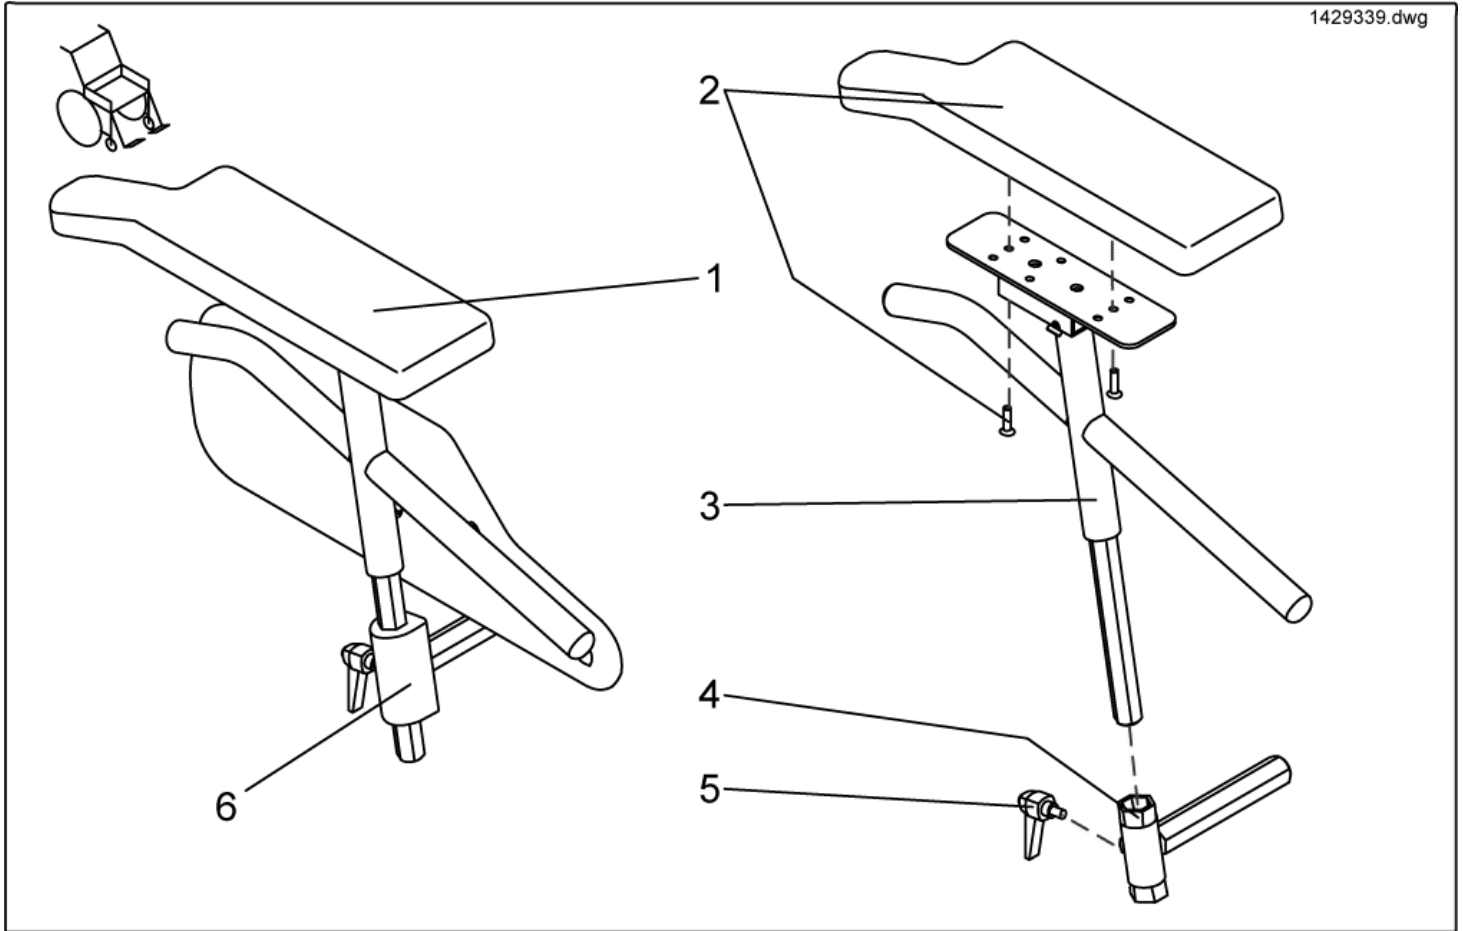

## Side Panels - Euro Side Panels

1429339.dwg

item	ordercode	description	quantity
1	1429339	ARMREST RH CPL. (EURO)	1
1	1429340	ARMREST LH CPL. (EURO)	1
2	SP1423224	ARMREST PAD LH CPL.	1
2	SP1423221	ARMREST PAD RH CPL.	1
3	1428474-9005	ARM SUPPORT LH CPL.	1
3	1428470-9005	ARM SUPPORT RH CPL.	1
4	1428459-9005	SIDE PANEL MOUNTING LH	1
4	1428465-9005	SIDE PANEL MOUNTING RH	1
5	L32902	LEVER M6 X 10; BLACK	2
6	1430359	Abdeckkappe Seitenteil RH, rechts	1
6	1430211	Abdeckkappe Seitenteil LH, links	1

## Side Panels - Standard Side Panels

Seitenteile.dwg

item	ordercode	description	quantity
1-9	NA	Armrest assemblies complete »»» see "Standard Armrest assemblies cpl."	2
1	SP1423224	ARMREST PAD LH CPL.	1
1	SP1423221	ARMREST PAD RH CPL.	1
2	1421717-9005	ARM PAD RECEPTACLE LH	1
2	1421716-9005	ARM PAD RECEPTACLE RH	1
3	L31001	HAND KNOB M6 X 10	4
4	Z173189.99	NUT M6 SW-14	4
5	NA	»»» see "SIDE PART PLATES COMPLETE WITH ADJUSTMENT"	2
6	1422095-9005	SIDE PART ADJUSTMENT LH CPL. 250-340 MM	1
6	1422096-9005	SIDE PART ADJUSTMENT RH CPL. 250-340 MM	1
6	1422099-9005	SIDE PART ADJUSTMENT LH CPL. 290-380 MM	1
6	1422098-9005	SIDE PART ADJUSTMENT RH CPL. 290-380 MM	1
7	1422092-0002	CONNECTION PIECE	2
8	1415027	CLAMP LEVER M6 X 25	2
9	NA	»»» see "SIDE PART RECEPTACLES COMPLETE"	2
9	NA	»»» see "SIDE PART RECEPTACLES SINGLE"	2
10	SP1430417	BAG FOR SIDE PANEL LH CPL.	1
10	SP1430416	BAG FOR SIDE PANEL RH CPL.	1

- ✓ **Information:** The height of the side parts is settable. Preset is 34cm or 38cm.
- Parts with **34cm** are settable between **30cm and 40cm**.
  - Parts with **38cm** are settable between **34cm and 44cm**.