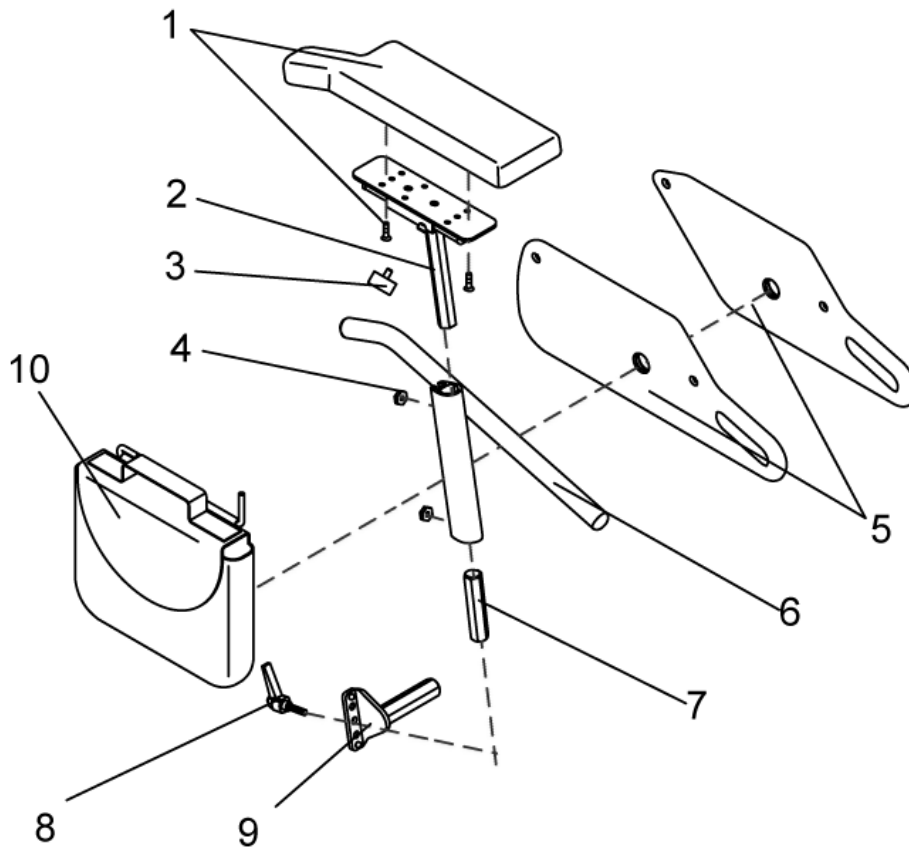

## Side Panels - Euro Side Panels

1429339.dwg

item	ordercode	description	quantity
1	1429339	ARMREST RH CPL. (EURO)	1
1	1429340	ARMREST LH CPL. (EURO)	1
2	SP1423224	ARMREST PAD LH CPL.	1
2	SP1423221	ARMREST PAD RH CPL.	1
3	1428474-9005	ARM SUPPORT LH CPL.	1
3	1428470-9005	ARM SUPPORT RH CPL.	1
4	1428459-9005	SIDE PANEL MOUNTING LH	1
4	1428465-9005	SIDE PANEL MOUNTING RH	1
5	L32902	LEVER M6 X 10; BLACK	2
6	1430359	Abdeckkappe Seitenteil RH, rechts	1
6	1430211	Abdeckkappe Seitenteil LH, links	1

## Side Panels - Standard Side Panels

Seitenteile.dwg

item	ordercode	description	quantity
1-9	NA	Armrest assemblies complete »»» see "Standard Armrest assemblies cpl."	2
1	SP1423224	ARMREST PAD LH CPL.	1
1	SP1423221	ARMREST PAD RH CPL.	1
2	1421717-9005	ARM PAD RECEPTACLE LH	1
2	1421716-9005	ARM PAD RECEPTACLE RH	1
3	L31001	HAND KNOB M6 X 10	4
4	Z173189.99	NUT M6 SW-14	4
5	NA	»»» see "SIDE PART PLATES COMPLETE WITH ADJUSTMENT"	2
6	1422095-9005	SIDE PART ADJUSTMENT LH CPL. 250-340 MM	1
6	1422096-9005	SIDE PART ADJUSTMENT RH CPL. 250-340 MM	1
6	1422099-9005	SIDE PART ADJUSTMENT LH CPL. 290-380 MM	1
6	1422098-9005	SIDE PART ADJUSTMENT RH CPL. 290-380 MM	1
7	1422092-0002	CONNECTION PIECE	2
8	1415027	CLAMP LEVER M6 X 25	2
9	NA	»»» see "SIDE PART RECEPTACLES COMPLETE"	2
9	NA	»»» see "SIDE PART RECEPTACLES SINGLE"	2
10	SP1430417	BAG FOR SIDE PANEL LH CPL.	1
10	SP1430416	BAG FOR SIDE PANEL RH CPL.	1

- ✓ **Information:** The height of the side parts is settable. Preset is 34cm or 38cm.
- Parts with **34cm** are settable between **30cm and 40cm**.
  - Parts with **38cm** are settable between **34cm and 44cm**.