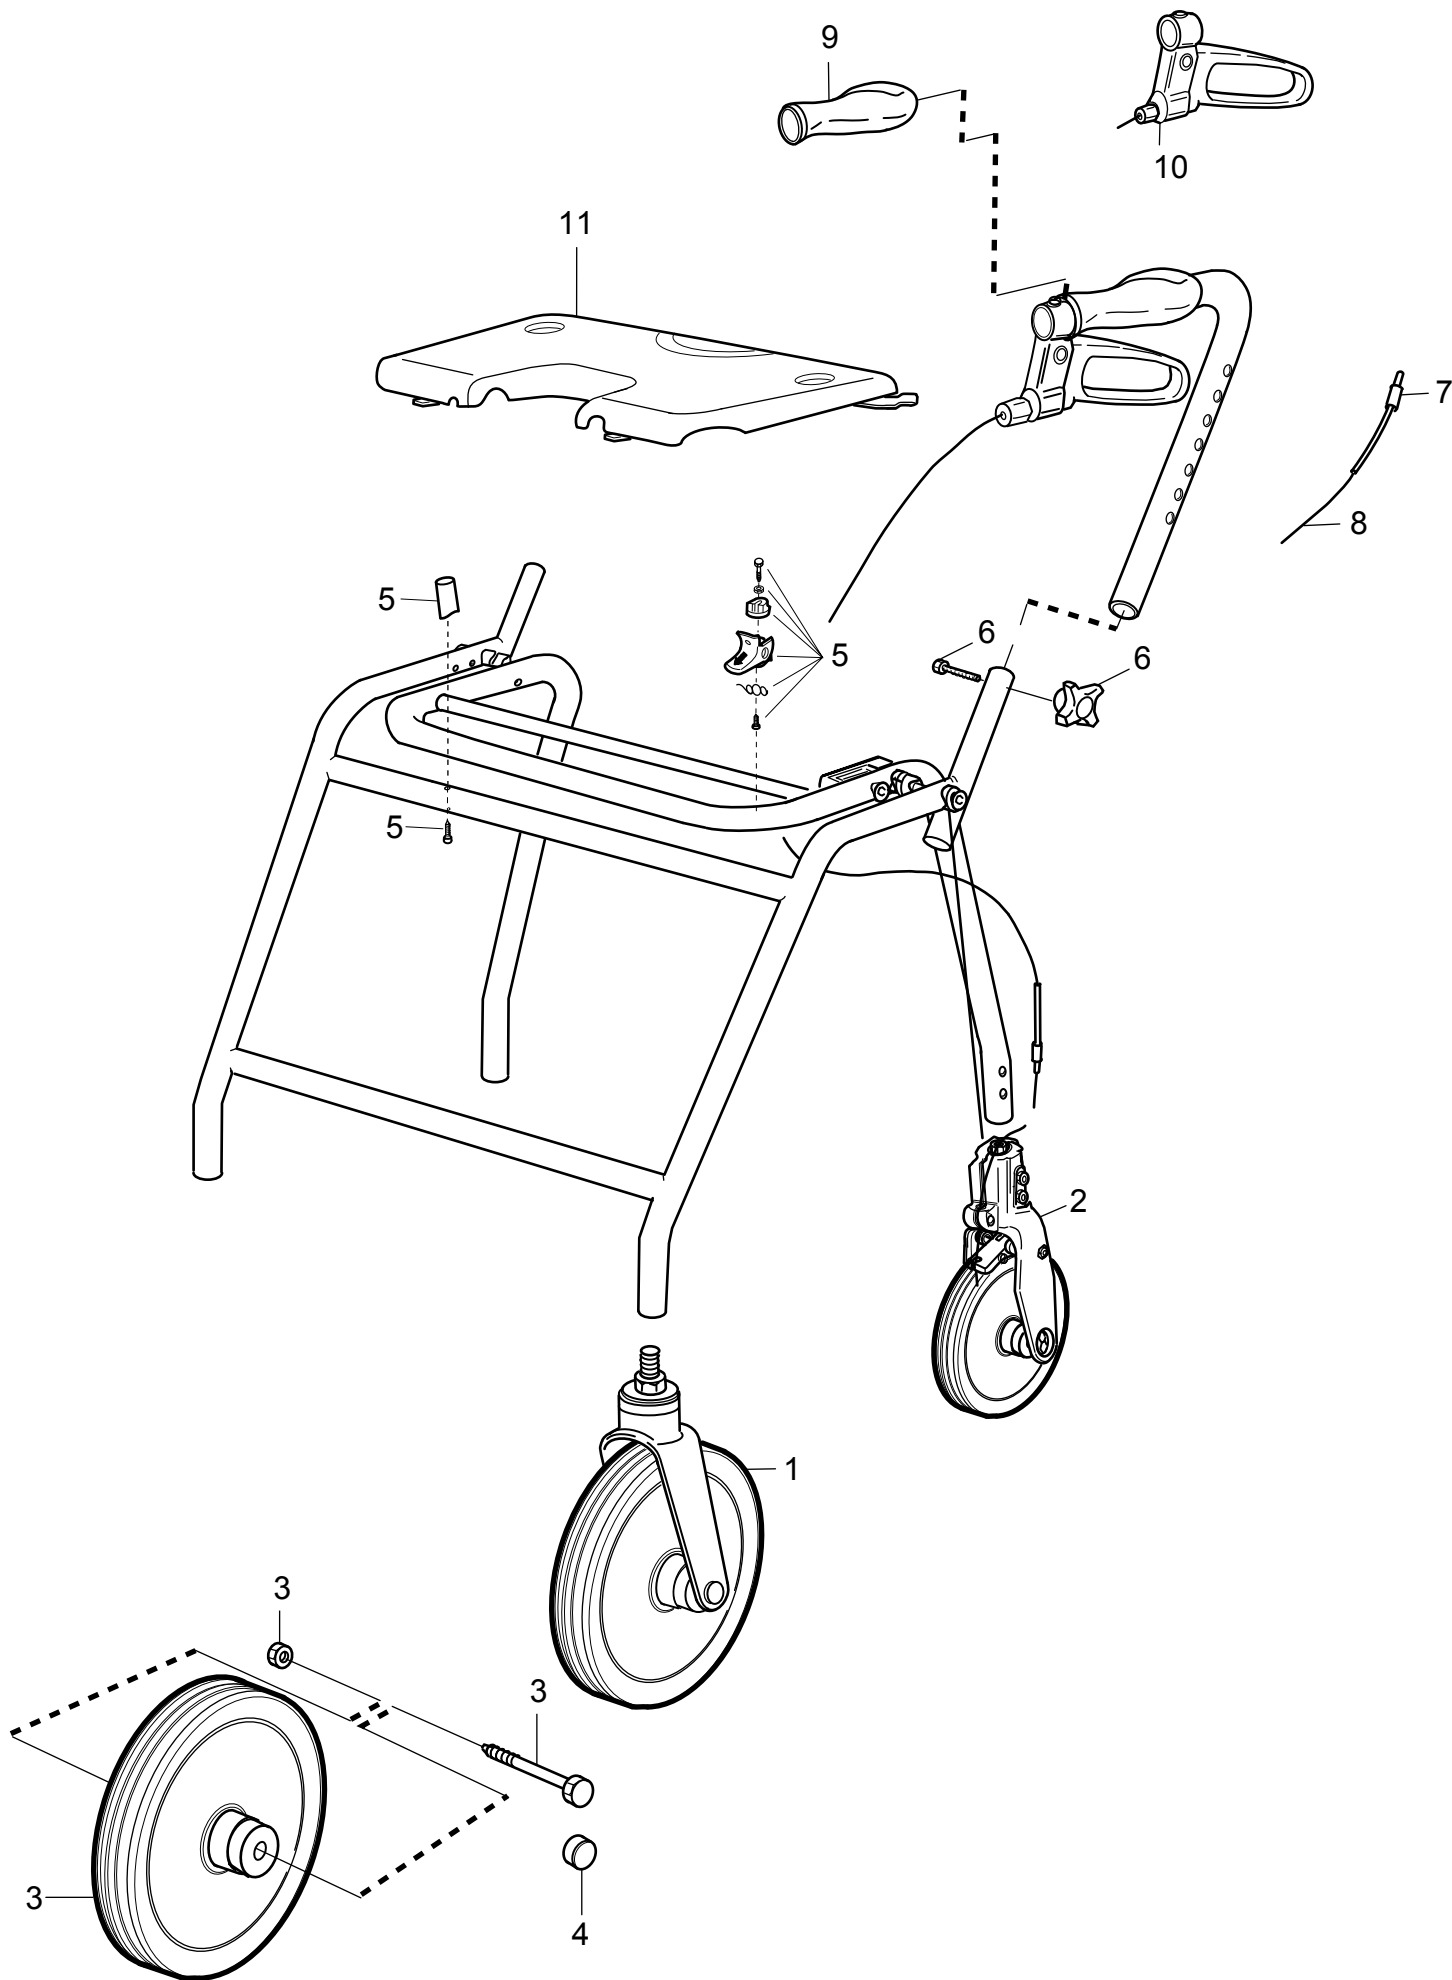

DOLOMITE MAXI +

- | | | |
|----|----------|--|
| 1 | 13565-25 | Front fork cpl with wheel grey |
| 2 | 12590-25 | Rear fork cpl with wheel grey |
| 3 | 12609 | Wheel cpl |
| 4 | 1452282 | Cover 20-pck |
| 5 | 1452464 | Distance and folding lock kit |
| 6 | 1452458 | Height adjustment knob and screw 10-pack (from Sweden) |
| 7 | 80094 | Wire cover L=875 mm Maxi+ |
| | 80002 | Wire cover L=820 mm Maxi+ |
| 8 | 1452283 | Wire 10-pack |
| 9 | 12509 | Anatomic grip |
| 10 | 13464-L | Brake handle cpl Left |
| | 13464-R | Brake handle cpl Right |
| 11 | 12721-M | Seat cpl with attachment parts (from Sweden) |
| | 82248 | Operating instructions, Nordic |
| | | Operating instructions, Europe |