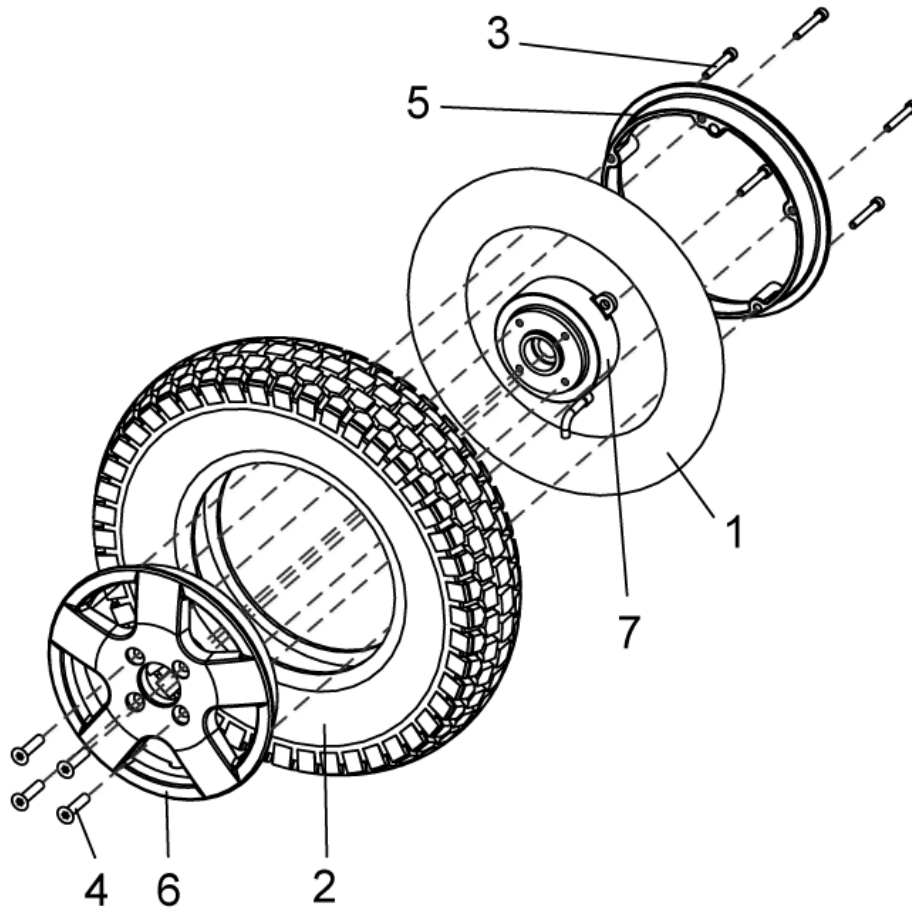

# Wheels, Pneumatically

1451074.dwg

item	ordercode	description	quantity
-	SP1451074	FRONT WHEEL 4.00-8 GREY, PNEUMATICALLY, CPL.	1
-	SP1451075	FRONT WHEEL 4.00-8 BLACK, PNEUMATICALLY, CPL.	1
-	SP1451077	FRONT WHEEL 4.00-8 GREY, BREAKDOWN-protected, CPL.	1
-	SP1451078	FRONT WHEEL 4.00-8 BLACK, BREAKDOWN-protected, CPL.	1
1	1451080	HOSE 3.50-/4.00-8 JS87C G50	1
2	1450981	WHEEL 4.00-8 GREY G50	1
2	1450980	WHEEL 4.00-8 BLACK G50	1
3,4,5,6	1468293	RIM RING, CPL.	1
3	NA	SCREW M6x40	5
4	NA	SCREW M8 X 35 TORX DIN 7991	4
5	NA	RIM RING 8Z IN HI SILBGR STORM 3	1
6	NA	RIM RING 8Z AU HI SILBGR STORM 3glanz	1
7	1415171	WHEEL HUB FOR BRAKE	1

# Wheels, Breakdown-saved

1451076.dwg

item	ordercode	description	quantity
-	SP1451076	FRONT WHEEL 4.00-8 BREAKDOWN-SAVED, GREY, CPL.	1
1,2,3,4	1468293	RIM RING, CPL.	1
1	NA	GROOVED BALL BEARING 6004-2SRSR	5
2	NA	BOLT M6X35 DIN912	4
3	NA	FRONT WHEEL RIM OUTSIDE	1
4	NA	RIM RING 6 TARIFF INSIDE	1
5	1415171	TIRE 4.10/3.50-6 PNUNCTURE-PROOF SOLID, GREY	1
6	1488416	SPACER SLEEVE	1

# Tire, pneumatically

item	ordercode	description	quantity
-	SP1451479	TIRE 4.10/3.50 6, GREY	1
-	SP1451480	TIRE 4.10/3.50 6, BLACK	1
-	SP1487393	TIRE 4.10/3.50 6, GREY, BREAKDOWN-PROTECTED	1
-	SP1487394	TIRE 4.10/3.50 6, BLACK, BREAKDOWN-PROTECTED	1
1	1417943	GROOVED BALL BEARING 6004-2SRSR	2
2	1451081	HOSE 4.10/3.50 6	1
3	1450982	WHEEL 4.10/3.50-6, GREY	1
3	1450983	WHEEL 4.10/3.50-6, BLACK	1
4,5,6,7	1468294	RIM RING, CPL.	1
4	NA	BOLT M6X35, DIN 912	5
5	NA	FRONT WHEEL RIM OUTSIDE	1
6	NA	RIM RING 6 TARIFF INSIDE	1
7	NA	SPACER SLEEVE	1

**Tire, puncture-proof solid inlay**

1451481.dwg

item	ordercode	description	quantity
-	SP1451481	REAR WHEEL 4.10/3.50-6PNUNCTURE-PROOF SOLID, GREY, CPL.	1
1	1417943	GROOVED BALL BEARING 6004-2SRSR	2
2,3,4,6	1468294	REAR RIM RING, CPL.	1
2	NA	BOLT M6X35 DIN912	5
3	NA	FRONT WHEEL RIM OUTSIDE	1
4	NA	RIM RING 6 TARIFF INSIDE	1
5	1485380	TIRE 4.10/3.50-6 PNUNCTURE-PROOF SOLID, GREY	1
6	NA	SPACER SLEEVE	1