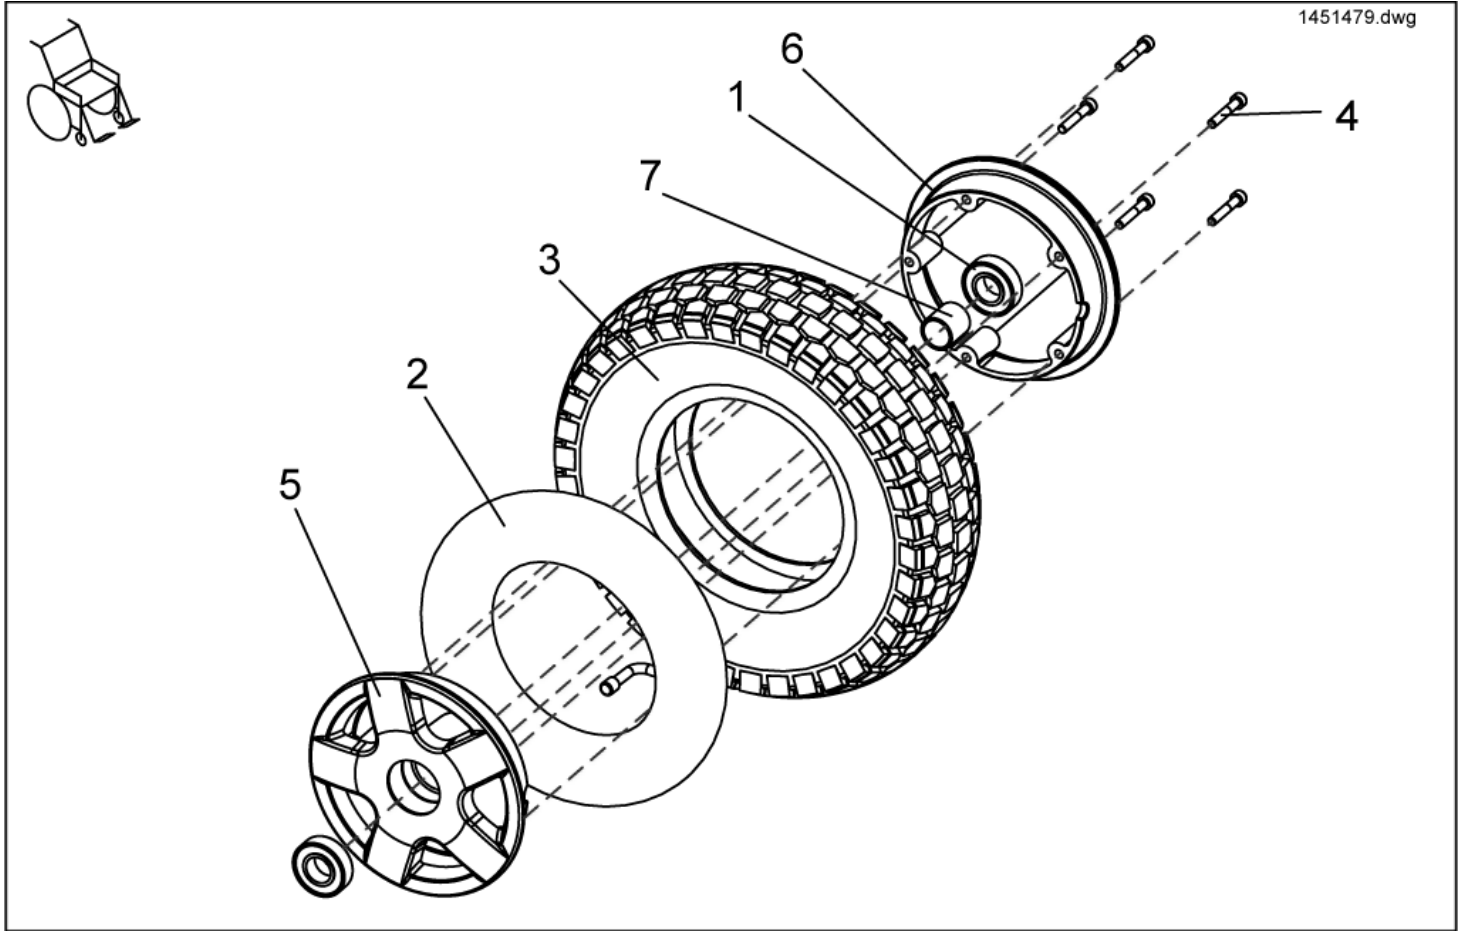

# Wheels, Pneumatically

1451074.dwg

item	ordercode	description	quantity
-	SP1451074	FRONT WHEEL 4.00-8 GREY, PNEUMATICALLY, CPL.	1
-	SP1451075	FRONT WHEEL 4.00-8 BLACK, PNEUMATICALLY, CPL.	1
-	SP1451077	FRONT WHEEL 4.00-8 GREY, BREAKDOWN-protected, CPL.	1
-	SP1451078	FRONT WHEEL 4.00-8 BLACK, BREAKDOWN-protected, CPL.	1
1	1451080	HOSE 3.50-/4.00-8 JS87C G50	1
2	1450981	WHEEL 4.00-8 GREY G50	1
2	1450980	WHEEL 4.00-8 BLACK G50	1
3,4,5,6	1468293	RIM RING, CPL.	1
3	NA	SCREW M6x40	5
4	NA	SCREW M8 X 35 TORX DIN 7991	4
5	NA	RIM RING 8Z IN HI SILBGR STORM 3	1
6	NA	RIM RING 8Z AU HI SILBGR STORM 3glanz	1
7	1415171	WHEEL HUB FOR BRAKE	1

# Wheels, Breakdown-saved

1451076.dwg

item	ordercode	description	quantity
-	SP1451076	FRONT WHEEL 4.00-8 BREAKDOWN-SAVED, GREY, CPL.	1
1,2,3,4	1468293	RIM RING, CPL.	1
1	NA	GROOVED BALL BEARING 6004-2SRSR	5
2	NA	BOLT M6X35 DIN912	4
3	NA	FRONT WHEEL RIM OUTSIDE	1
4	NA	RIM RING 6 TARIFF INSIDE	1
5	1415171	TIRE 4.10/3.50-6 PNUNCTURE-PROOF SOLID, GREY	1
6	1488416	SPACER SLEEVE	1

# Tire, pneumatically

item	ordercode	description	quantity
-	SP1451479	TIRE 4.10/3.50 6, GREY	1
-	SP1451480	TIRE 4.10/3.50 6, BLACK	1
-	SP1487393	TIRE 4.10/3.50 6, GREY, BREAKDOWN-PROTECTED	1
-	SP1487394	TIRE 4.10/3.50 6, BLACK, BREAKDOWN-PROTECTED	1
1	1417943	GROOVED BALL BEARING 6004-2SRSR	2
2	1451081	HOSE 4.10/3.50 6	1
3	1450982	WHEEL 4.10/3.50-6, GREY	1
3	1450983	WHEEL 4.10/3.50-6, BLACK	1
4,5,6,7	1468294	RIM RING, CPL.	1
4	NA	BOLT M6X35, DIN 912	5
5	NA	FRONT WHEEL RIM OUTSIDE	1
6	NA	RIM RING 6 TARIFF INSIDE	1
7	NA	SPACER SLEEVE	1

**Tire, puncture-proof solid inlay**

1451481.dwg

item	ordercode	description	quantity
-	SP1451481	REAR WHEEL 4.10/3.50-6PNUNCTURE-PROOF SOLID, GREY, CPL.	1
1	1417943	GROOVED BALL BEARING 6004-2SRSR	2
2,3,4,6	1468294	REAR RIM RING, CPL.	1
2	NA	BOLT M6X35 DIN912	5
3	NA	FRONT WHEEL RIM OUTSIDE	1
4	NA	RIM RING 6 TARIFF INSIDE	1
5	1485380	TIRE 4.10/3.50-6 PNUNCTURE-PROOF SOLID, GREY	1
6	NA	SPACER SLEEVE	1