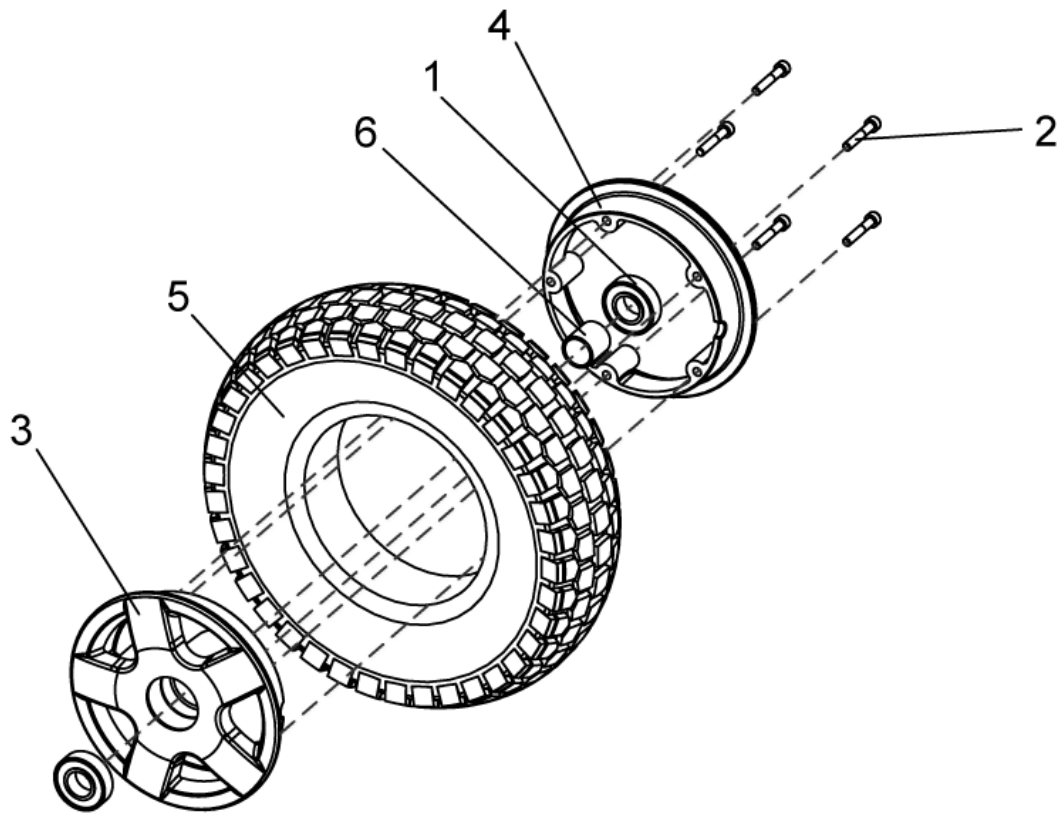

# Wheels, Pneumatically

1451074.dwg

item	ordercode	description	quantity
-	SP1451074	FRONT WHEEL 4.00-8 GREY, PNEUMATICALLY, CPL.	1
-	SP1451075	FRONT WHEEL 4.00-8 BLACK, PNEUMATICALLY, CPL.	1
-	SP1451077	FRONT WHEEL 4.00-8 GREY, BREAKDOWN-protected, CPL.	1
-	SP1451078	FRONT WHEEL 4.00-8 BLACK, BREAKDOWN-protected, CPL.	1
1	1451080	HOSE 3.50-/4.00-8 JS87C G50	1
2	1450981	WHEEL 4.00-8 GREY G50	1
2	1450980	WHEEL 4.00-8 BLACK G50	1
3,4,5,6	1468293	RIM RING, CPL.	1
3	NA	SCREW M6x40	5
4	NA	SCREW M8 X 35 TORX DIN 7991	4
5	NA	RIM RING 8Z IN HI SILBGR STORM 3	1
6	NA	RIM RING 8Z AU HI SILBGR STORM 3glanz	1
7	1415171	WHEEL HUB FOR BRAKE	1

# Wheels, Breakdown-saved

1451076.dwg

item	ordercode	description	quantity
-	SP1451076	FRONT WHEEL 4.00-8 BREAKDOWN-SAVED, GREY, CPL.	1
1,2,3,4	1468293	RIM RING, CPL.	1
1	NA	GROOVED BALL BEARING 6004-2SRSR	5
2	NA	BOLT M6X35 DIN912	4
3	NA	FRONT WHEEL RIM OUTSIDE	1
4	NA	RIM RING 6 TARIFF INSIDE	1
5	1415171	TIRE 4.10/3.50-6 PNUNCTURE-PROOF SOLID, GREY	1
6	1488416	SPACER SLEEVE	1

# Tire, pneumatically

item	ordercode	description	quantity
-	SP1451479	TIRE 4.10/3.50 6, GREY	1
-	SP1451480	TIRE 4.10/3.50 6, BLACK	1
-	SP1487393	TIRE 4.10/3.50 6, GREY, BREAKDOWN-PROTECTED	1
-	SP1487394	TIRE 4.10/3.50 6, BLACK, BREAKDOWN-PROTECTED	1
1	1417943	GROOVED BALL BEARING 6004-2SRSR	2
2	1451081	HOSE 4.10/3.50 6	1
3	1450982	WHEEL 4.10/3.50-6, GREY	1
3	1450983	WHEEL 4.10/3.50-6, BLACK	1
4,5,6,7	1468294	RIM RING, CPL.	1
4	NA	BOLT M6X35, DIN 912	5
5	NA	FRONT WHEEL RIM OUTSIDE	1
6	NA	RIM RING 6 TARIFF INSIDE	1
7	NA	SPACER SLEEVE	1

**Tire, puncture-proof solid inlay**

1451481.dwg

item	ordercode	description	quantity
-	SP1451481	REAR WHEEL 4.10/3.50-6PNUNCTURE-PROOF SOLID, GREY, CPL.	1
1	1417943	GROOVED BALL BEARING 6004-2SRSR	2
2,3,4,6	1468294	REAR RIM RING, CPL.	1
2	NA	BOLT M6X35 DIN912	5
3	NA	FRONT WHEEL RIM OUTSIDE	1
4	NA	RIM RING 6 TARIFF INSIDE	1
5	1485380	TIRE 4.10/3.50-6 PNUNCTURE-PROOF SOLID, GREY	1
6	NA	SPACER SLEEVE	1