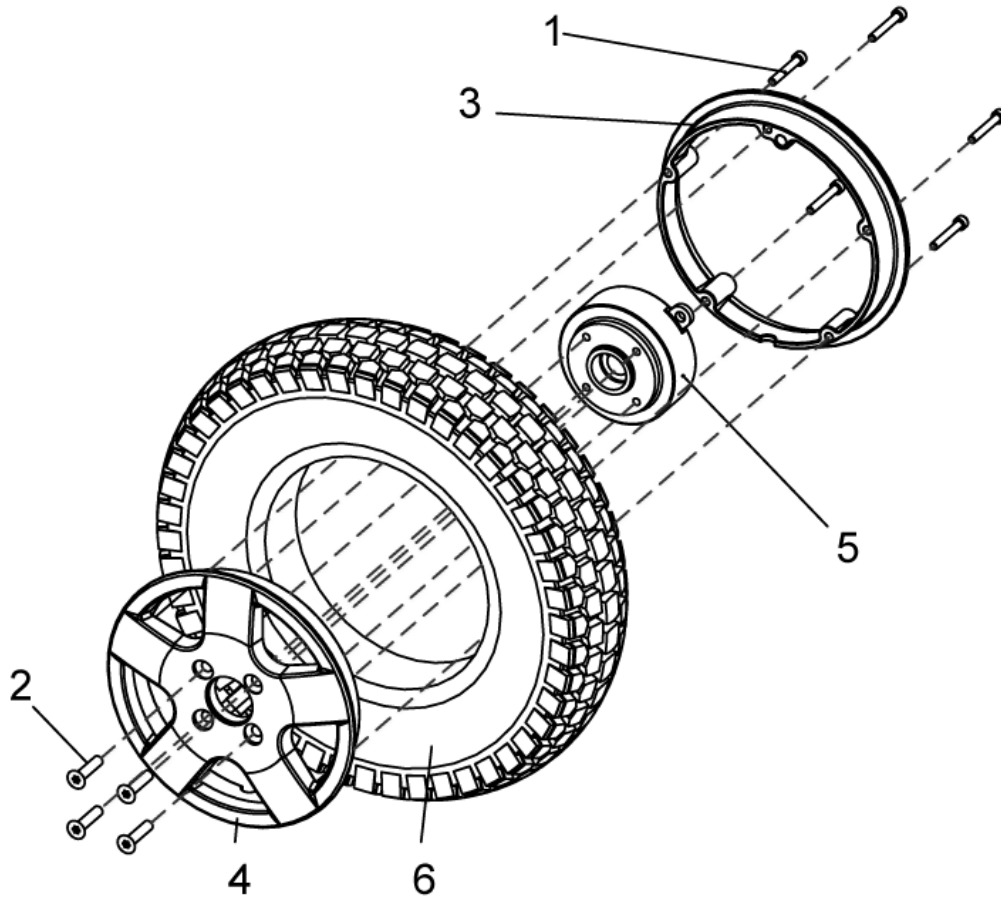

# Wheels, Pneumatically

1451074.dwg

item	ordercode	description	quantity
-	SP1451074	FRONT WHEEL 4.00-8 GREY, PNEUMATICALLY, CPL.	1
-	SP1451075	FRONT WHEEL 4.00-8 BLACK, PNEUMATICALLY, CPL.	1
-	SP1451077	FRONT WHEEL 4.00-8 GREY, BREAKDOWN-protected, CPL.	1
-	SP1451078	FRONT WHEEL 4.00-8 BLACK, BREAKDOWN-protected, CPL.	1
1	1451080	HOSE 3.50-/4.00-8 JS87C G50	1
2	1450981	WHEEL 4.00-8 GREY G50	1
2	1450980	WHEEL 4.00-8 BLACK G50	1
3,4,5,6	1468293	RIM RING, CPL.	1
3	NA	SCREW M6x40	5
4	NA	SCREW M8 X 35 TORX DIN 7991	4
5	NA	RIM RING 8Z IN HI SILBGR STORM 3	1
6	NA	RIM RING 8Z AU HI SILBGR STORM 3glanz	1
7	1415171	WHEEL HUB FOR BRAKE	1

# Wheels, Breakdown-saved

1451076.dwg

item	ordercode	description	quantity
-	SP1451076	FRONT WHEEL 4.00-8 BREAKDOWN-SAVED, GREY, CPL.	1
1,2,3,4	1468293	RIM RING, CPL.	1
1	NA	GROOVED BALL BEARING 6004-2SRSR	5
2	NA	BOLT M6X35 DIN912	4
3	NA	FRONT WHEEL RIM OUTSIDE	1
4	NA	RIM RING 6 TARIFF INSIDE	1
5	1415171	TIRE 4.10/3.50-6 PNUNCTURE-PROOF SOLID, GREY	1
6	1488416	SPACER SLEEVE	1

# Tire, pneumatically

item	ordercode	description	quantity
-	SP1451479	TIRE 4.10/3.50 6, GREY	1
-	SP1451480	TIRE 4.10/3.50 6, BLACK	1
-	SP1487393	TIRE 4.10/3.50 6, GREY, BREAKDOWN-PROTECTED	1
-	SP1487394	TIRE 4.10/3.50 6, BLACK, BREAKDOWN-PROTECTED	1
1	1417943	GROOVED BALL BEARING 6004-2SRSR	2
2	1451081	HOSE 4.10/3.50 6	1
3	1450982	WHEEL 4.10/3.50-6, GREY	1
3	1450983	WHEEL 4.10/3.50-6, BLACK	1
4,5,6,7	1468294	RIM RING, CPL.	1
4	NA	BOLT M6X35, DIN 912	5
5	NA	FRONT WHEEL RIM OUTSIDE	1
6	NA	RIM RING 6 TARIFF INSIDE	1
7	NA	SPACER SLEEVE	1

**Tire, puncture-proof solid inlay**

1451481.dwg

item	ordercode	description	quantity
-	SP1451481	REAR WHEEL 4.10/3.50-6PNUNCTURE-PROOF SOLID, GREY, CPL.	1
1	1417943	GROOVED BALL BEARING 6004-2SRSR	2
2,3,4,6	1468294	REAR RIM RING, CPL.	1
2	NA	BOLT M6X35 DIN912	5
3	NA	FRONT WHEEL RIM OUTSIDE	1
4	NA	RIM RING 6 TARIFF INSIDE	1
5	1485380	TIRE 4.10/3.50-6 PNUNCTURE-PROOF SOLID, GREY	1
6	NA	SPACER SLEEVE	1