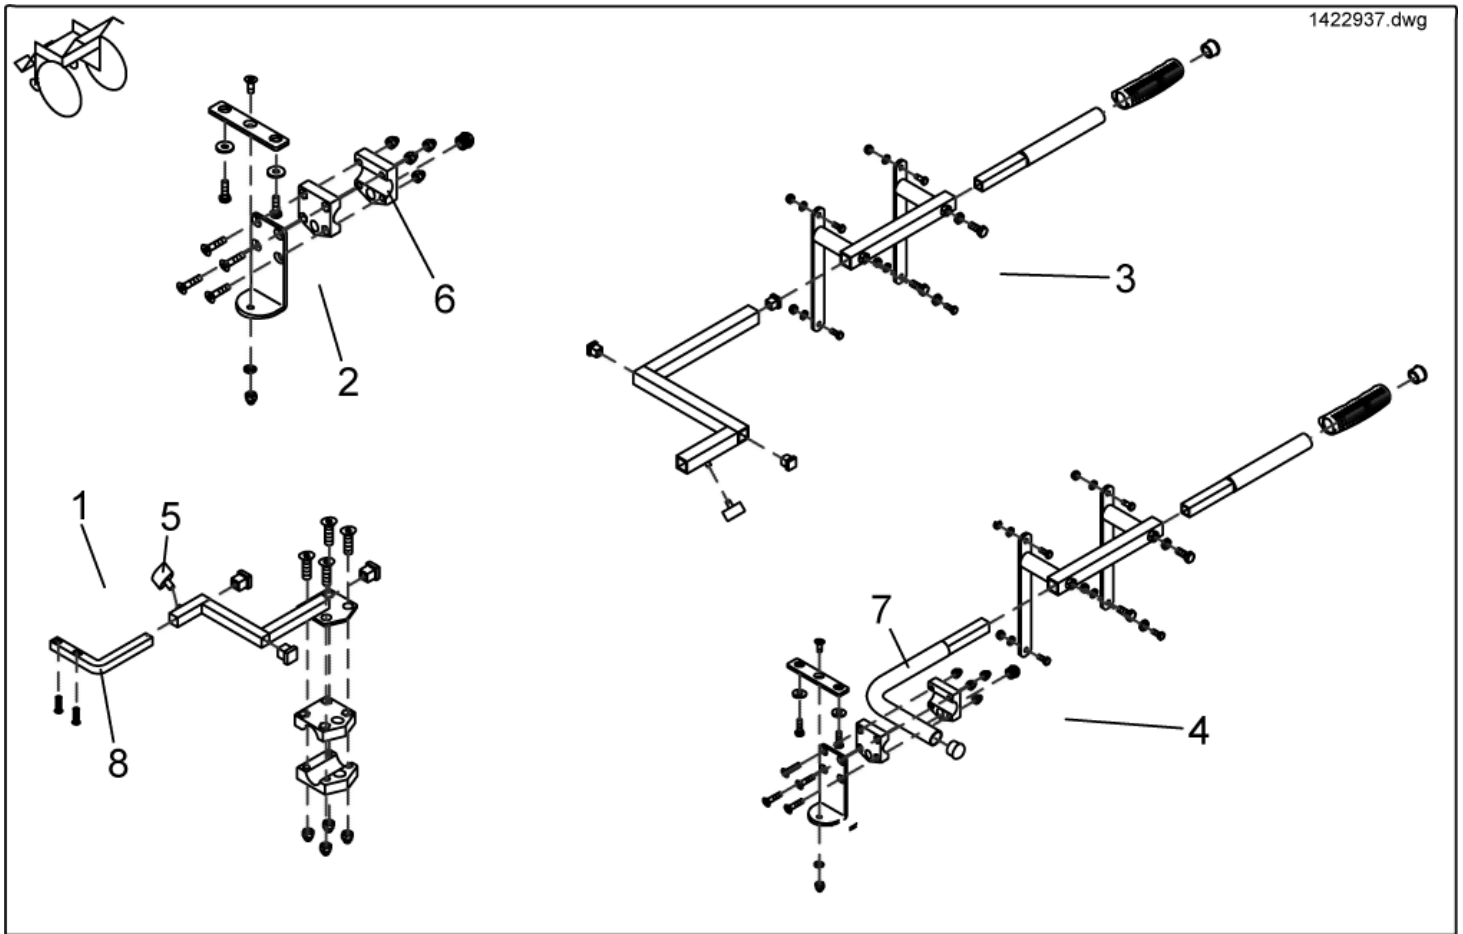

## Remote Holder

G50\_Fahrpulhalter.dwg

item	ordercode	description	quantity
1	SPS183040	REMOTE HOLDER STANDARD	1
2	L31001	HAND KNOB M6 X 10	1
3	SP1421796	SWING-OUT ACS REMOTE HOLDER LH	1
3	SP1421795	SWING-OUT ACS REMOTE HOLDER RH	1
4	SP1422937	ASSEMBLY KIT F. STD. CARER SEAT CONTROL LH .	1
4	SP1422936	ASSEMBLY KIT RH F. STD. CARER SEAT CONTROL	1
5	SP1422819	ASSEMBLY KIT F. SWITCHABLE CARER RECARO CONTROL	1
6	SP1422818	ASSEMBLY KIT F. SWITCHABLE CARER CONTROL CPL.	1
7	1440631	TUBE CLAMP DIA 22 MM; BLACK	1
8	Z183264.99	BUSH RD. 22 X 1,5 X 40	4
9	Z12008A.P40	GRIPPING CLIP W. HEXAGON HOLE	2
10	L31001	HAND KNOB M6 X 10	1
11	F383065-9005	HOLDER FOR CARER RECARO CONTROL; RAL 9005, DEEP BLACK	1
12	SP1440289	ATTENDANT JOYSTICK BOX SUPPORT REM 24SD WITH SCREWS, LEFT	1
12	SP1440288	ATTENDANT JOYSTICK BOX SUPPORT REM 24SD WITH SCREWS, RIGHT	1
-	SP1422814	ASSEMBLY KIT F. SWITCHABLE CARER CONTROL CPL., RECARO LH	1
-	SP1422813	ASSEMBLY KIT F. SWITCHABLE CARER CONTROL CPL., RECARO RH	1
13	SP1434921	JOYSTICK BOX SUPPORT SWING-OUT REM 24SD AJ, WITH SCREWS	1
14	SP1436542	REMOTE HOLDER REM 24SD	1

## Remote Holder for a accompany person

item	ordercode	description	quantity
1	SP1422937	ASSEMBLY KIT F. STD. CARER SEAT CONTROL LH .	1
1	SP1422936	ASSEMBLY KIT RH F. STD. CARER SEAT CONTROL	1
2	SP1422818	ASSEMBLY KIT F. SWITCHABLE CARER CONTROL CPL.	1
3	SP1422814	ASSEMBLY KIT F. SWITCHABLE CARER CONTROL CPL., RECARO LH	1
3	SP1422813	ASSEMBLY KIT F. SWITCHABLE CARER CONTROL CPL., RECARO RH	1
4	SP1422819	ASSEMBLY KIT F. SWITCHABLE CARER RECARO CONTROL	1
5	L31001	HAND KNOB M6 X 10	1
6	Z12008A.P40	GRIPPING CLIP W. HEXAGON HOLE	2
7	F383065-9005	HOLDER FOR CARER RECARO CONTROL; RAL 9005, DEEP BLACK	1
8	SP1440289	ATTENDANT JOYSTICK BOX SUPPORT REM 24SD WITH SCREWS, LEFT	1
8	SP1440288	ATTENDANT JOYSTICK BOX SUPPORT REM 24SD WITH SCREWS, RIGHT	1