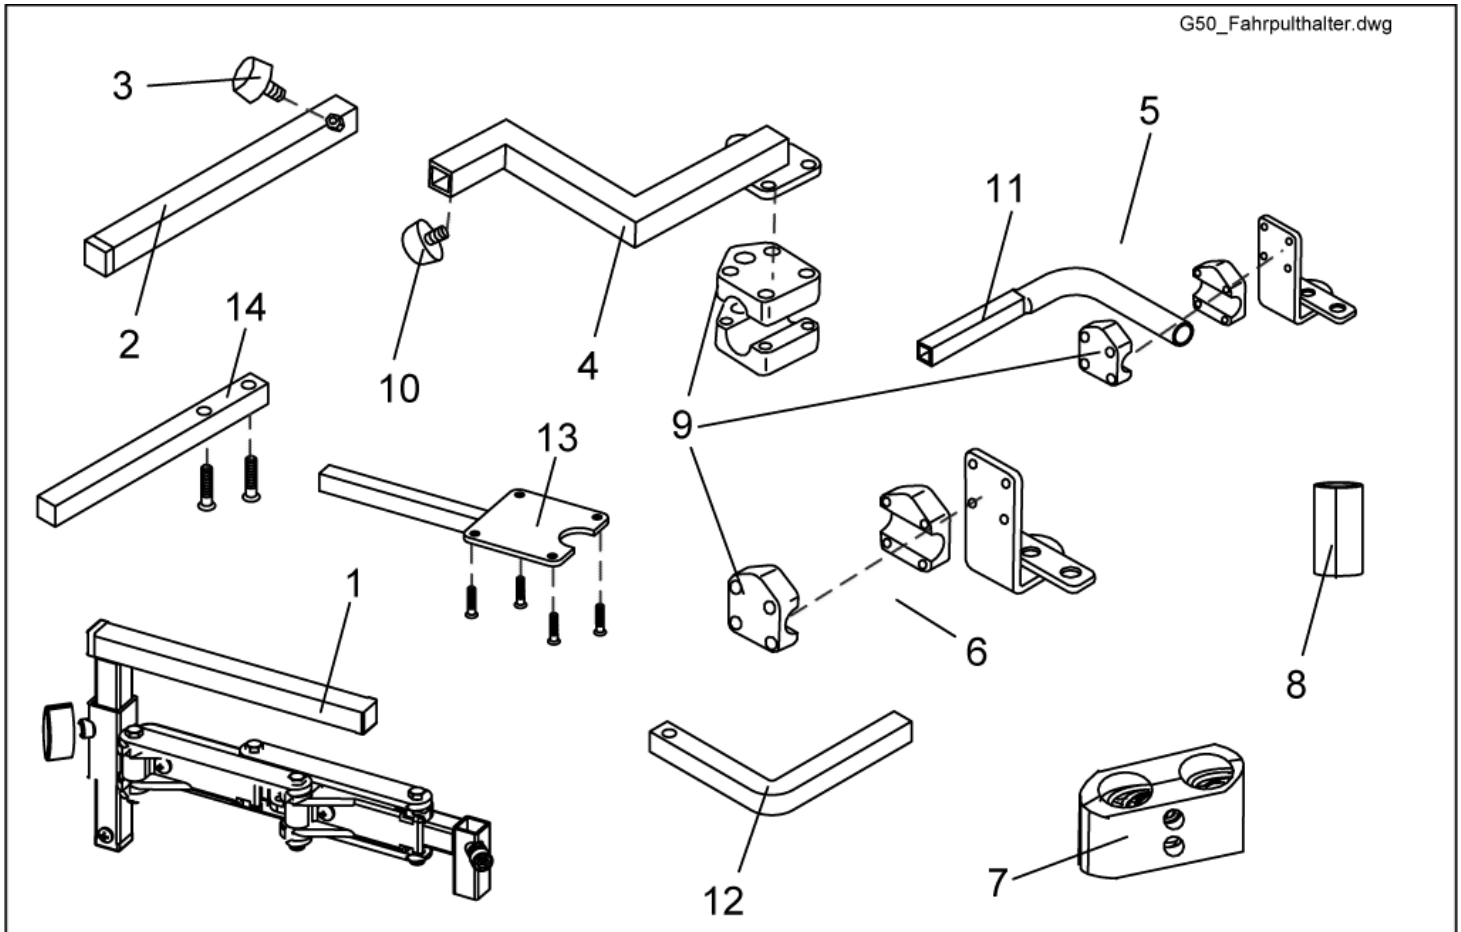

## Remote Holder

G50\_Fahrpulhalter.dwg

item	ordercode	description	quantity
1	SPS183040	REMOTE HOLDER STANDARD	1
2	L31001	HAND KNOB M6 X 10	1
3	SP1421796	SWING-OUT ACS REMOTE HOLDER LH	1
3	SP1421795	SWING-OUT ACS REMOTE HOLDER RH	1
4	SP1422937	ASSEMBLY KIT F. STD. CARER SEAT CONTROL LH .	1
4	SP1422936	ASSEMBLY KIT RH F. STD. CARER SEAT CONTROL	1
5	SP1422819	ASSEMBLY KIT F. SWITCHABLE CARER RECARO CONTROL	1
6	SP1422818	ASSEMBLY KIT F. SWITCHABLE CARER CONTROL CPL.	1
7	1440631	TUBE CLAMP DIA 22 MM; BLACK	1
8	Z183264.99	BUSH RD. 22 X 1,5 X 40	4
9	Z12008A.P40	GRIPPING CLIP W. HEXAGON HOLE	2
10	L31001	HAND KNOB M6 X 10	1
11	F383065-9005	HOLDER FOR CARER RECARO CONTROL; RAL 9005, DEEP BLACK	1
12	SP1440289	ATTENDANT JOYSTICK BOX SUPPORT REM 24SD WITH SCREWS, LEFT	1
12	SP1440288	ATTENDANT JOYSTICK BOX SUPPORT REM 24SD WITH SCREWS, RIGHT	1
-	SP1422814	ASSEMBLY KIT F. SWITCHABLE CARER CONTROL CPL., RECARO LH	1
-	SP1422813	ASSEMBLY KIT F. SWITCHABLE CARER CONTROL CPL., RECARO RH	1
13	SP1434921	JOYSTICK BOX SUPPORT SWING-OUT REM 24SD AJ, WITH SCREWS	1
14	SP1436542	REMOTE HOLDER REM 24SD	1

## Remote Holder for a accompany person

item	ordercode	description	quantity
1	SP1422937	ASSEMBLY KIT F. STD. CARER SEAT CONTROL LH .	1
1	SP1422936	ASSEMBLY KIT RH F. STD. CARER SEAT CONTROL	1
2	SP1422818	ASSEMBLY KIT F. SWITCHABLE CARER CONTROL CPL.	1
3	SP1422814	ASSEMBLY KIT F. SWITCHABLE CARER CONTROL CPL., RECARO LH	1
3	SP1422813	ASSEMBLY KIT F. SWITCHABLE CARER CONTROL CPL., RECARO RH	1
4	SP1422819	ASSEMBLY KIT F. SWITCHABLE CARER RECARO CONTROL	1
5	L31001	HAND KNOB M6 X 10	1
6	Z12008A.P40	GRIPPING CLIP W. HEXAGON HOLE	2
7	F383065-9005	HOLDER FOR CARER RECARO CONTROL; RAL 9005, DEEP BLACK	1
8	SP1440289	ATTENDANT JOYSTICK BOX SUPPORT REM 24SD WITH SCREWS, LEFT	1
8	SP1440288	ATTENDANT JOYSTICK BOX SUPPORT REM 24SD WITH SCREWS, RIGHT	1